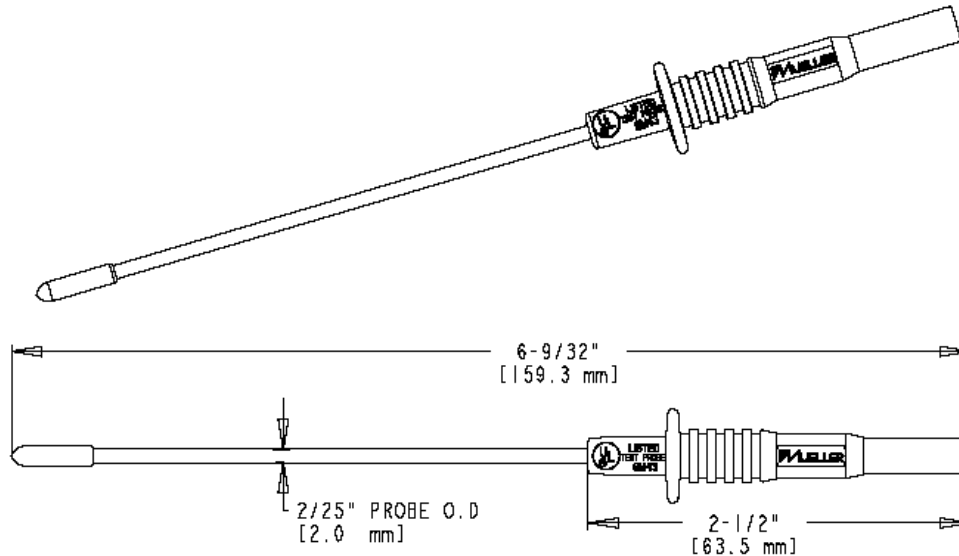

BU-26130-*

(Ultra Tech Test Prod)

- Ultra Tech Test Prod
- Compatible with all shrouded, unshrouded, or retractable (4mm) banana plugs
- Material: Housing: nylon
Contact: nickel plated brass
Probe: stainless steel insulated with clear kynar Insulation
- Length: 6.27" (159.3 mm)
- *Std. Colors: -0 Black, -2 Red, -4 yellow, -6 Blue
- Rating: 1000 Volts, IEC 1010 Compliant
- RoHS Compliant