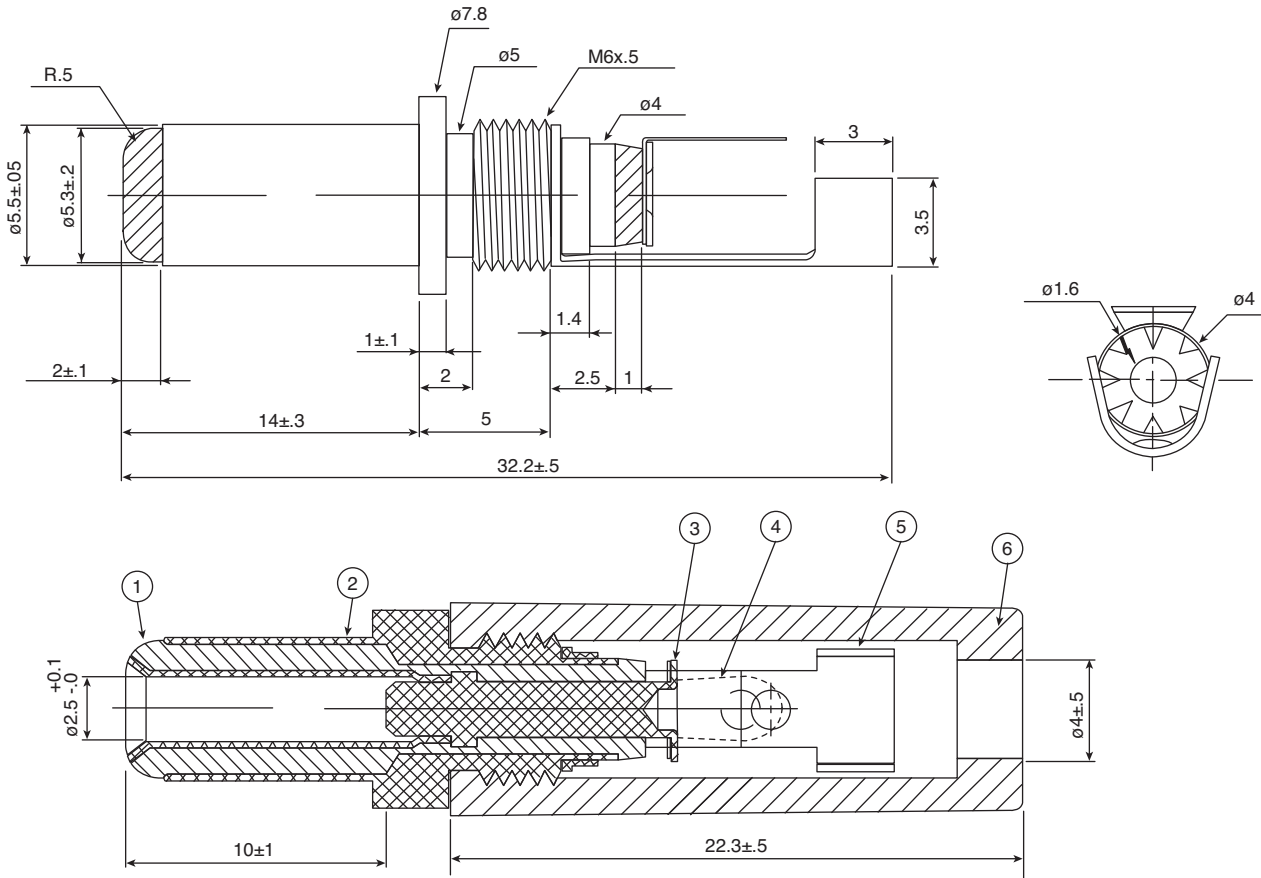

# DC Power Plug 2.5mm

171-PA5525A-1-E

DC Power Plug 2.5mm

Dimensions: mm