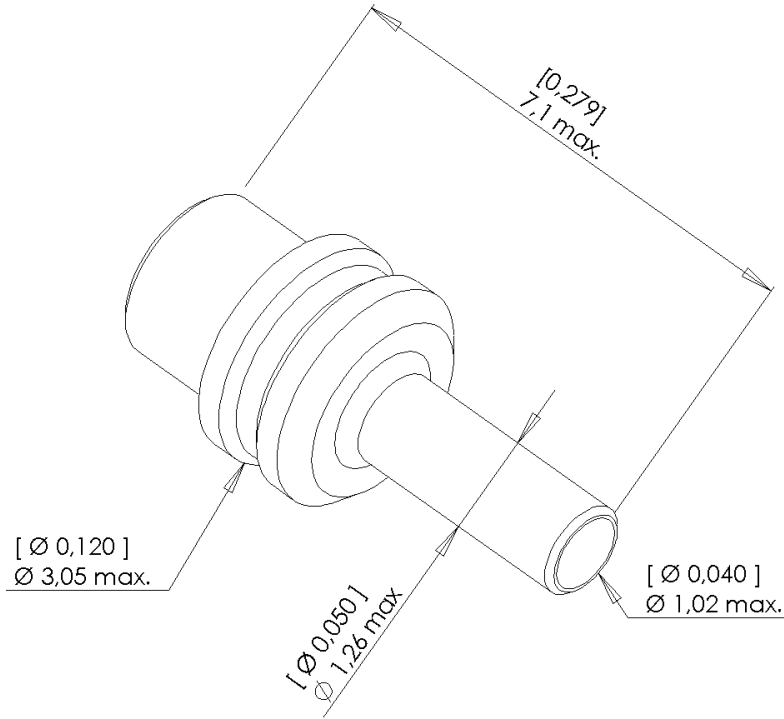

INNER FERRULE FOR Ø 1.6 MM CABLE

Packaging  
100

Series  
LC

Issue  
04 29 02

Page  
1 / 1

Original dimensions in mm [inch]

**GENERAL**

- Compatible with LC connectors
- Suitable for use with cable size Ø 1.6 mm
- Compatible with Bellcore GR 326 specification
- Stainless steel