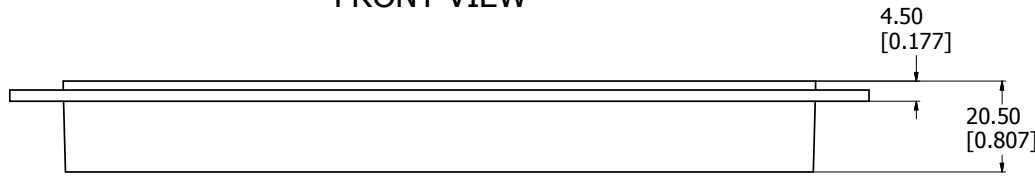

FRONT VIEW

BOTTOM VIEW

MOUNTING OPENING

ISO VIEW WITH HANDLE OPEN

<b>M3255-2001</b>
Handle Material - Steel
Finish - Tray - Sliver
Handle - Matte Black
<b>Hardware</b>
8 Screws - Panhead M4 x 10
8 Nuts - M4
8 Washers
**note handle sold in pairs