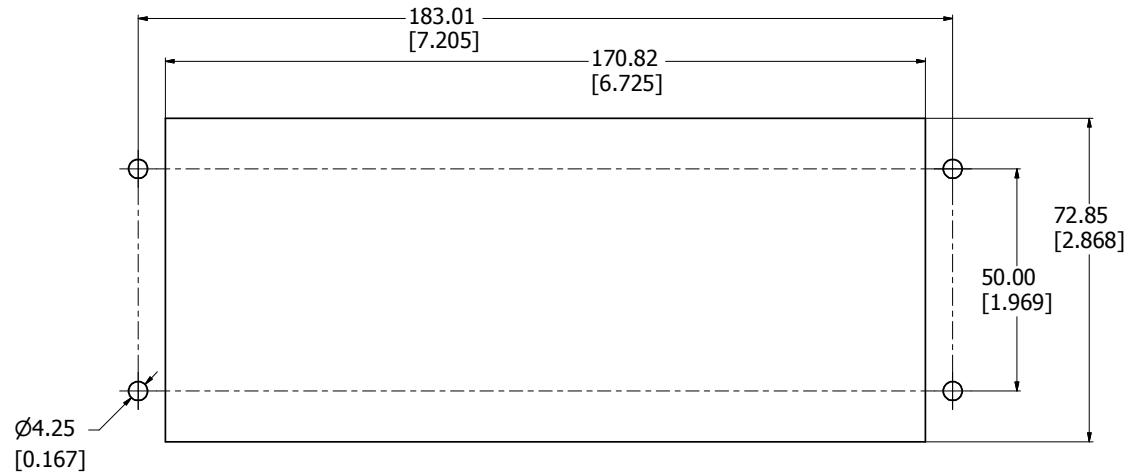

FRONT VIEW

BOTTOM VIEW

MOUNTING OPENING

ISO VIEW WITH HANDLE OPEN

<b>M3255-2001</b>
Handle Material - Steel
Finish - Tray - Sliver
Handle - Matte Black
<b>Hardware</b>
8 Screws - Panhead M4 x 10
8 Nuts - M4
8 Washers
**note handle sold in pairs