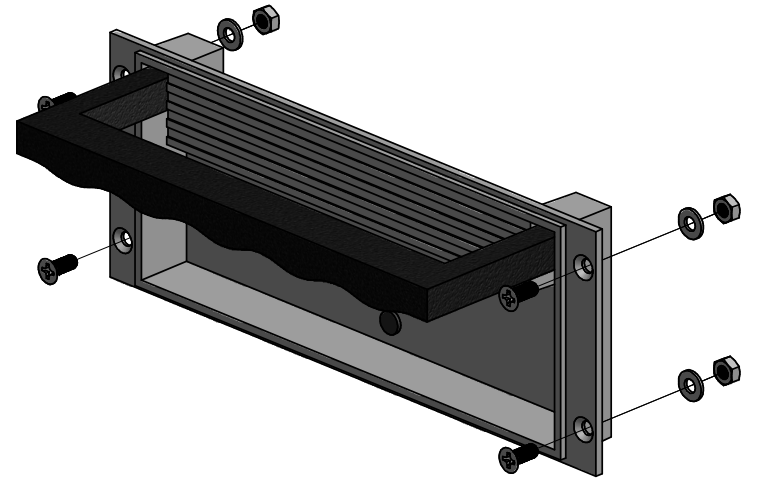

FRONT VIEW

BOTTOM VIEW

MOUNTING OPENING

ISO VIEW WITH HANDLE OPEN

<b>M3255-2001</b>
Handle Material - Steel
Finish - Tray - Sliver
Handle - Matte Black
<b>Hardware</b>
8 Screws - Panhead M4 x 10
8 Nuts - M4
8 Washers
**note handle sold in pairs