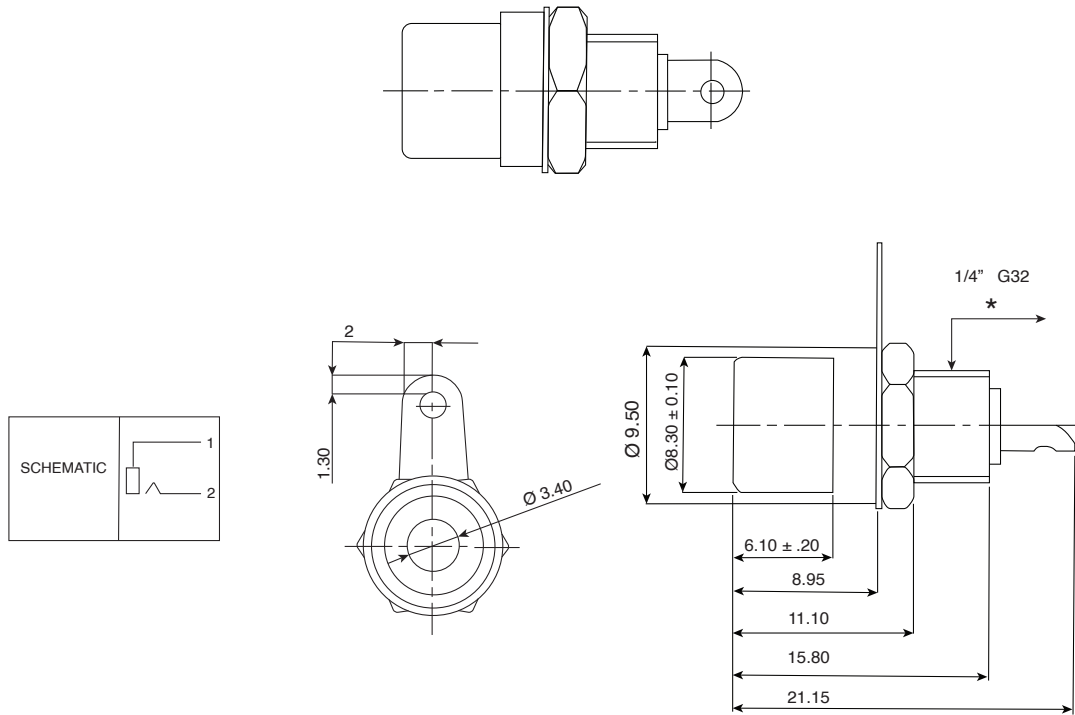

Dimensions : mm

Mouser Stock No	Color
161-6071G-E	Black
161-6072R-E	Red
161-6073W-E	White
161-6074Y-E	Yellow

**SPECIFICATIONS:**

- Contact Resistance : 30m $\Omega$  max
- Insulation Resistance : 100M $\Omega$  min.at DC500V
- Dielectric Withstand Voltage : AC 500V for one minute