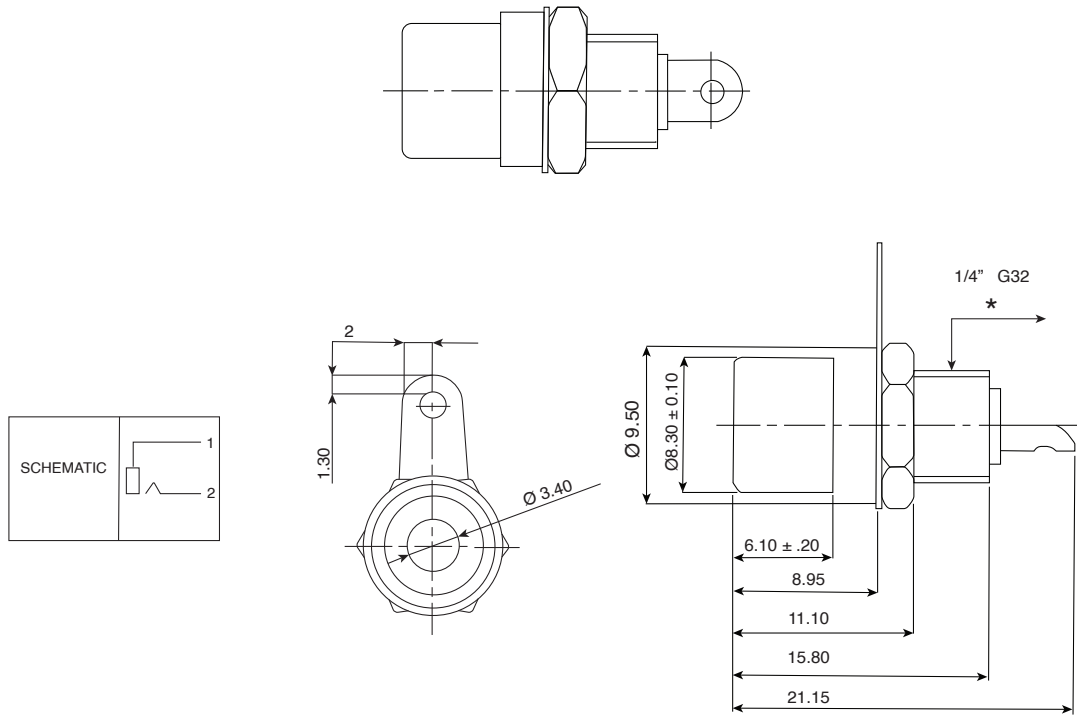

Dimensions : mm

Mouser Stock No	Color
161-6071G-E	Black
161-6072R-E	Red
161-6073W-E	White
161-6074Y-E	Yellow

**SPECIFICATIONS:**

- Contact Resistance : 30m $\Omega$  max
- Insulation Resistance : 100M $\Omega$  min.at DC500V
- Dielectric Withstand Voltage : AC 500V for one minute