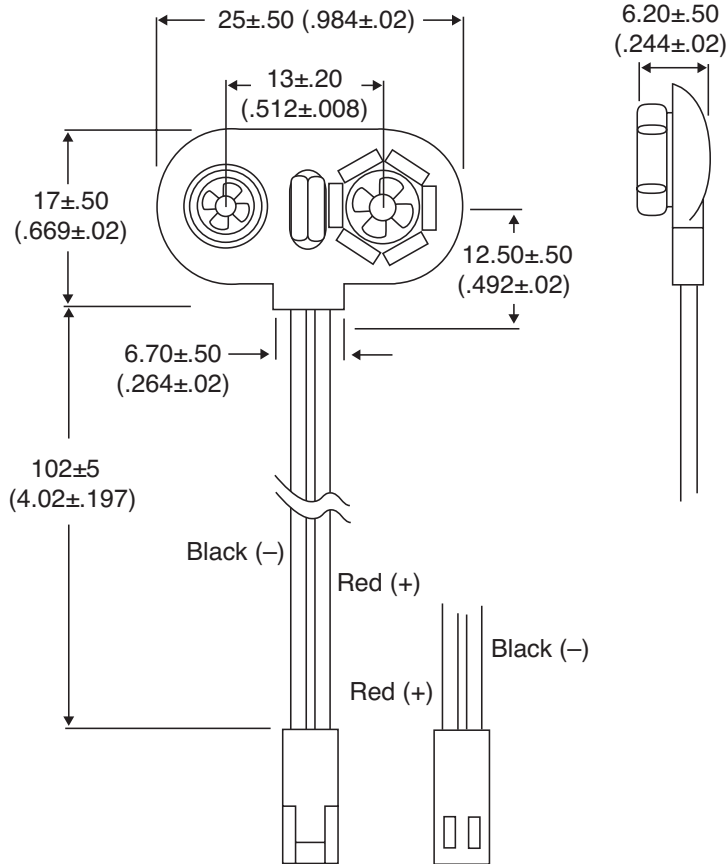

Date Last Revised: 6-10-19

DIMENSIONS: mm (in.)

SPECIFICATIONS	
Wire:	AWG26, Black and Red: 102mm±5mm
Terminal:	With 6 Prong Snap
Material:	A.B.S Resin, Black
<b>RoHS Compliant</b>	

Available from Mouser Electronics  
 1-800-346-6873  
[www.mouser.com](http://www.mouser.com)