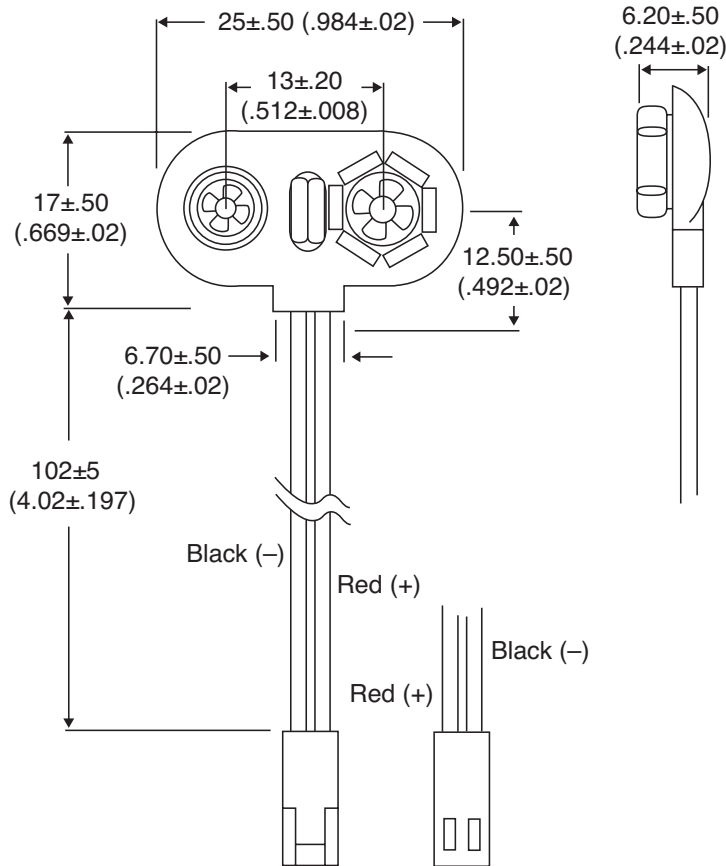

Date Last Revised: 6-10-19

DIMENSIONS: mm (in.)

SPECIFICATIONS	
Wire:	AWG26, Black and Red: 102mm±5mm
Terminal:	With 6 Prong Snap
Material:	A.B.S Resin, Black
<b>RoHS Compliant</b>	

Available from Mouser Electronics  
 1-800-346-6873  
[www.mouser.com](http://www.mouser.com)