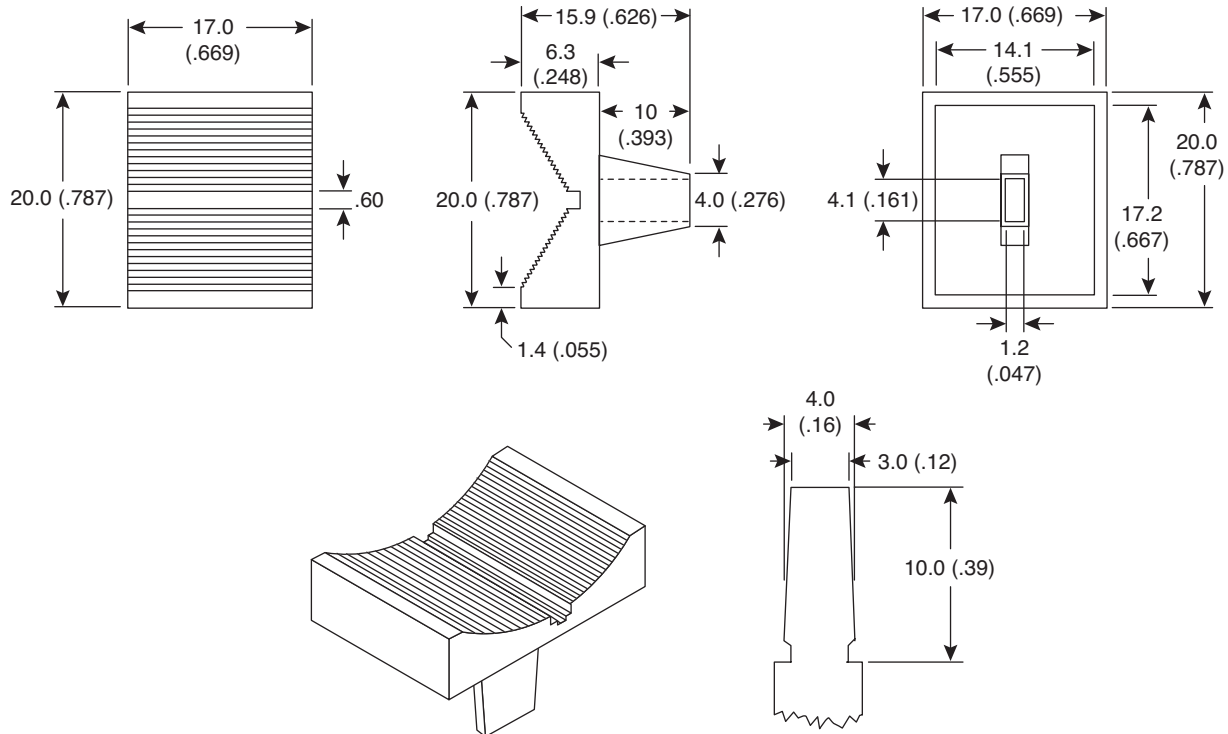

Date Last Revised: 1-20-05

**DIMENSIONS: mm (In.)**

SPECIFICATIONS	
<b>Type:</b>	High Visibility Color Slide
<b>Material:</b>	ABS Plastic
<b>Width:</b>	.68"
<b>Height:</b>	.63"
<b>Lenght:</b>	.79"
<b>Color:</b>	Orange w/ white indicator (450-3050) Black w/ white indicator (450-3051) Gray w/ black indicator (450-3052)