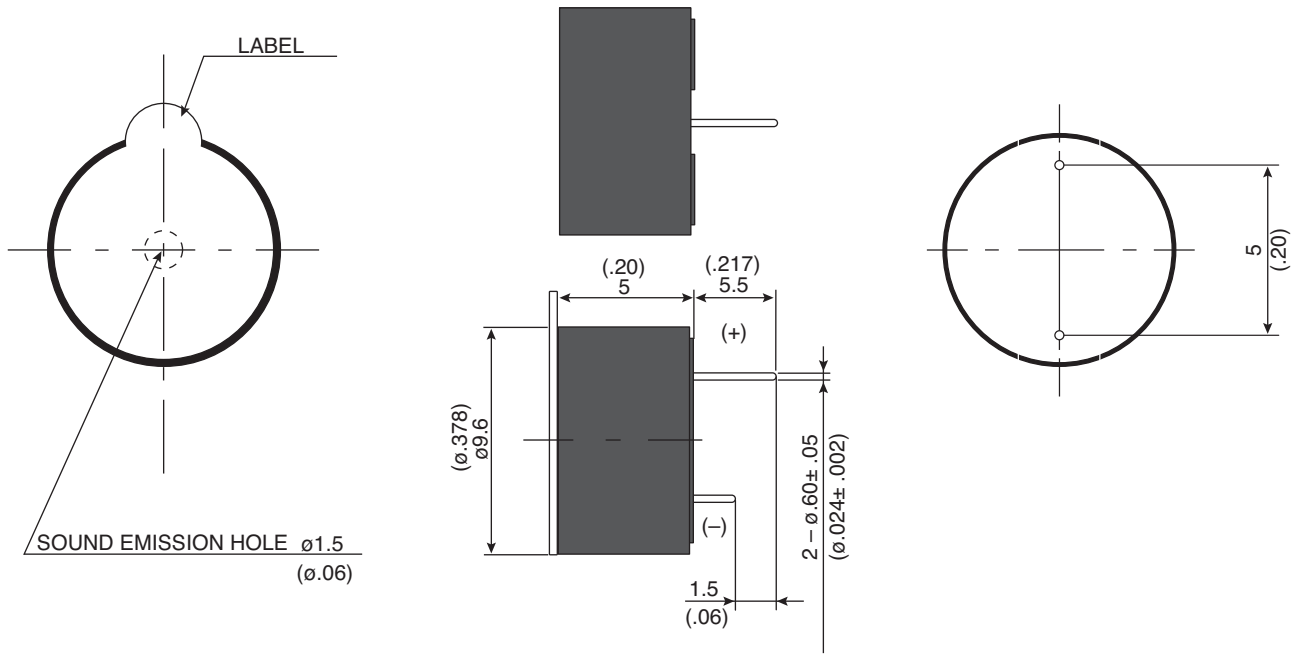

Part Number:

254-EMB105-RO

Magnetic Buzzer

KT-400386

Electrical Specifications:

- Rated Voltage: 5VDC
- Operating Voltage: 3 ~ 7VDC
- Consumption Current: Mean 25mA(Max) Peak 75mA(Min)
- Sound Output: 80dBA(Min)
- Basic Frequency: 2500Hz \pm 200