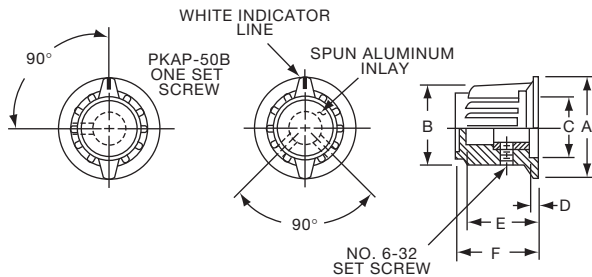

PKA SERIES

PKA50B1/4

PKA90B1/4

Tyco Electronics Alcoswitch		Ribbed with Line Indicator on Skirt					
		A	B	C	D	E	F
1-1437624-1	PKA50B1/8	.795(20.2)	.580(14.7)	.540(13.7)	.080(2.03)	.450(11.4)	.590(15.0)
1-1437624-0	PKA50B1/4	.795(20.2)	.580(14.7)	.540(13.7)	.080(2.03)	.450(11.4)	.590(15.0)
1-1437624-4	PKA55B1/8	.780(19.8)	.580(14.7)	.475(12.1)	.135(3.43)	.585(14.9)	.675(17.2)
1-1437624-3	PKA55B1/4	.780(19.8)	.580(14.7)	.475(12.1)	.135(3.43)	.585(14.9)	.675(17.2)
1-1437624-5	PKA70B1/4	.980(24.9)	.740(18.8)	.680(17.3)	.118(3.00)	.650(16.5)	.750(19.1)
1-1437624-7	PKA90B1/4	1.375(34.9)	.970(24.6)	.670(17.0)	.195(4.95)	.750(19.1)	.840(21.3)