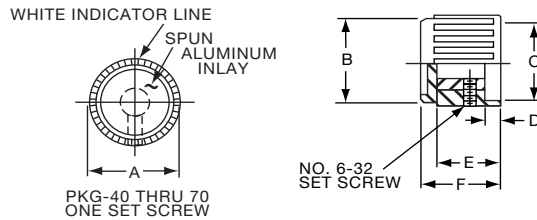

PKG SERIES

PKG-40 THRU 70
ONE SET SCREW

Tyco Ribbed with Indicator Line							
Electronics	Alcoswitch	A	B	C	D	E	F
5-1437624-9	*PKG40B1/8	.437(11.1)	.410(10.4)	.304(7.72)	.079(2.00)	.385(9.78)	.472(12.0)
6-1437624-1	PKG50B1/8	.551(14.0)	.500(12.7)	.442(10.7)	.056(1.42)	.395(10.03)	.512(13.0)
6-1437624-0	PKG50B1/4	.551(14.0)	.500(12.7)	.442(10.7)	.056(1.42)	.395(10.03)	.512(13.0)

*Note: Knob uses #4-40 set screw

K

P Series