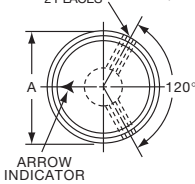

ARROW INDICATOR

Tyco Straight Knurl with Arrowhead Indicator								
Electronics	Alcoswitch	Color	A	B	C	D	E	G
5-1437622-1	KN501A1/8	Natural	.500(12.7)	.445(11.3)	.374(9.50)	.445(11.3)	.625(15.9)	.512(13.0)
5-1437622-0	KN501A1/4	Natural	.500(12.7)	.445(11.3)	.374(9.50)	.445(11.3)	.625(15.9)	.512(13.0)
5-1437622-3	KN501B1/8	Black	.500(12.7)	.445(11.3)	.374(9.50)	.445(11.3)	.625(15.9)	.512(13.0)
5-1437622-2	KN501B1/4	Black	.500(12.7)	.445(11.3)	.374(9.50)	.445(11.3)	.625(15.9)	.512(13.0)
6-1437622-2	KN701A1/4	Natural	.750(19.1)	.695(17.7)	.590(15.0)	.695(17.7)	.625(15.9)	.512(13.0)
6-1437622-3	KN701B1/4	Black	.750(19.1)	.695(17.7)	.590(15.0)	.695(17.7)	.625(15.9)	.512(13.0)
Two Toned			Body-Top					
5-1437622-5	KN501BA1/8	Blk. - Ntl.	.500(12.7)	.445(11.3)	.374(9.50)	.445(11.3)	.625(15.9)	.512(13.0)
5-1437622-4	KN501BA1/4	Blk. - Ntl.	.500(12.7)	.445(11.3)	.374(9.50)	.445(11.3)	.625(15.9)	.512(13.0)
6-1437622-5	KN701BA1/8	Blk. - Ntl.	.750(19.1)	.695(17.7)	.590(15.0)	.695(17.7)	.625(15.9)	.512(13.0)
6-1437622-4	KN701BA1/4	Blk. - Ntl.	.750(19.1)	.695(17.7)	.590(15.0)	.695(17.7)	.625(15.9)	.512(13.0)

KN SERIES