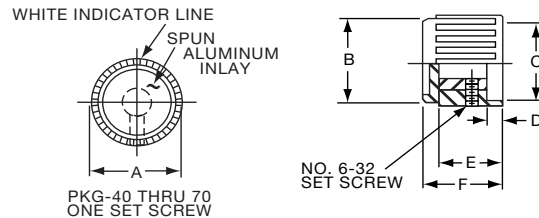

PKG SERIES

PKG-40 THRU 70
ONE SET SCREW

Tyco Ribbed with Indicator Line							
Electronics	Alcoswitch	A	B	C	D	E	F
5-1437624-9	*PKG40B1/8	.437(11.1)	.410(10.4)	.304(7.72)	.079(2.00)	.385(9.78)	.472(12.0)
6-1437624-1	PKG50B1/8	.551(14.0)	.500(12.7)	.442(10.7)	.056(1.42)	.395(10.03)	.512(13.0)
6-1437624-0	PKG50B1/4	.551(14.0)	.500(12.7)	.442(10.7)	.056(1.42)	.395(10.03)	.512(13.0)

*Note: Knob uses #4-40 set screw