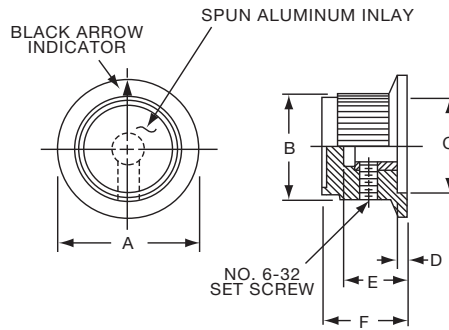

PKD SERIES

		Straight Knurl Aluminum Skirt w/Arrow Indicator					
Tyco Electronics	Alcoswitch	A	B	C	D	E	F
2-1437624-8	PKD60B1/8	.780(19.8)	.566(14.4)	.487(12.4)	.059(1.5)	.492(12.5)	.563(14.3)
2-1437624-7	PKD60B1/4	.780(19.8)	.566(14.4)	.487(12.4)	.059(1.5)	.492(12.5)	.563(14.3)
3-1437624-1	PKD70B1/4	1.02(25.9)	.750(19.1)	.700(17.8)	.080(2.0)	.490(12.5)	.610(15.5)
2-1437624-5	PKD100B1/4	1.29(32.8)	1.00(25.4)	.865(22.0)	.050(1.3)	.500(12.7)	.590(15.0)