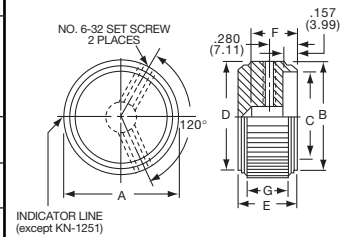

Knobs, Machined Aluminum

KN SERIES

Concentric Set with Straight Knurl with Indicator Lines									
Tyco Electronics	Alcoswitch	Color	A	B	C	D	E	F	G
5-1437622-6	KN5700A1/4	Natural	.750(19.1)	.500(12.7)	.590(15.0)	.700(17.8)	.625(15.9)	1.16(29.5)	.281(7.14)
5-1437622-7	KN5700B1/4	Black	.750(19.1)	.500(12.7)	.590(15.0)	.700(17.8)	.625(15.9)	1.16(29.5)	.281(7.14)