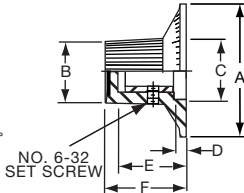

Knobs, Molded Phenolic

PKS SERIES

Tyco		Straight Knurl with Indicator Line on Skirt					
Electronics	Alcoswitch	A	B	C	D	E	F
9-1437624-5	PKS1104B1/4	1.12(28.5)	.567(14.4)	.620(15.8)	.090(2.29)	.510(12.95)	.670(17.0)

PKS SERIES

Tyco		Straight Knurl Aluminum Skirt Has Line or 0-9 Numbers						
Electronics	Alcoswitch	A	B	C	D	E	F	Marking
9-1437624-4	PKS1103B101/4	1.17(29.6)	.571(14.5)	.620(15.7)	.098(2.49)	.516(13.1)	.670(17.0)	Numbers
9-1437624-7	PKS1106B1/4	1.17(29.6)	.571(14.5)	.618(15.7)	.098(2.49)	.516(13.1)	.670(17.0)	Line
9-1437624-6	PKS1105B101/4	1.17(29.6)	.571(14.5)	.618(15.7)	.098(2.49)	.516(13.1)	.670(17.0)	Numbers

PKS SERIES

SPUN ALUMINUM INLAY

+5-5

Tyco		Choice of Indicator Line or 0-9, 0-10, -5+5 Numerals						
Electronics	Alcoswitch	A	B	C	D	E	F	Marking
1437625-1	PKS1132B51/4	1.18(30.0)	.551(14.0)	.551(14.0)	.118(30.0)	.615(15.62)	.748(19.0)	+5-0-5
1437625-2	PKS1132B91/4	1.18(30.0)	.551(14.0)	.551(14.0)	.118(30.0)	.615(15.62)	.748(19.0)	0-9
9-1437624-9	PKS1132B101/4	1.18(30.0)	.551(14.0)	.551(14.0)	.118(30.0)	.615(15.62)	.748(19.0)	0-10
9-1437624-8	*PKS1132B1/4	1.18(30.0)	.551(14.0)	.551(14.0)	.118(30.0)	.615(15.62)	.748(19.0)	Indicator Line

*1 Set screw 180° from indicator line.