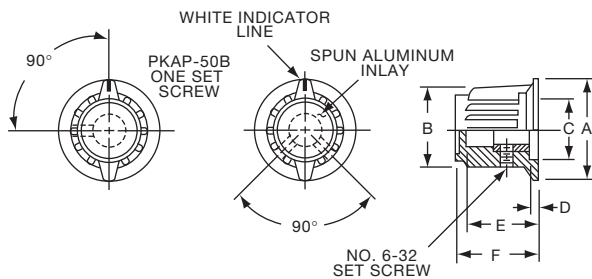

**Knobs, Molded Phenolic**

**PKA SERIES**

PKA50B1/4

PKA90B1/4

Tyco		Ribbed with Line Indicator on Skirt					
Electronics	Alcoswitch	A	B	C	D	E	F
1-1437624-1	PKA50B1/8	.795(20.2)	.580(14.7)	.540(13.7)	.080(2.03)	.450(11.4)	.590(15.0)
1-1437624-0	PKA50B1/4	.795(20.2)	.580(14.7)	.540(13.7)	.080(2.03)	.450(11.4)	.590(15.0)
1-1437624-4	PKA55B1/8	.780(19.8)	.580(14.7)	.475(12.1)	.135(3.43)	.585(14.9)	.675(17.2)
1-1437624-3	PKA55B1/4	.780(19.8)	.580(14.7)	.475(12.1)	.135(3.43)	.585(14.9)	.675(17.2)
1-1437624-5	PKA70B1/4	.980(24.9)	.740(18.8)	.680(17.3)	.118(3.00)	.650(16.5)	.750(19.1)
1-1437624-7	PKA90B1/4	1.375(34.9)	.970(24.6)	.670(17.0)	.195(4.95)	.750(19.1)	.840(21.3)