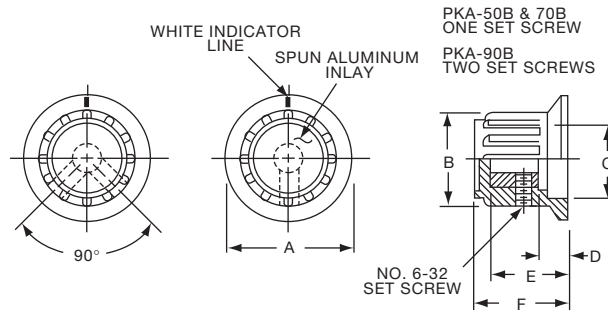

Knobs, Molded Phenolic

PKA SERIES

Tyco		Ribbed with Line Indicator on Skirt					
Electronics	Alcoswitch	A	B	C	D	E	F
1-1437624-1	PKA50B1/8	.795(20.2)	.580(14.7)	.540(13.7)	.080(2.03)	.450(11.4)	.590(15.0)
1-1437624-0	PKA50B1/4	.795(20.2)	.580(14.7)	.540(13.7)	.080(2.03)	.450(11.4)	.590(15.0)
1-1437624-4	PKA55B1/8	.780(19.8)	.580(14.7)	.475(12.1)	.135(3.43)	.585(14.9)	.675(17.2)
1-1437624-3	PKA55B1/4	.780(19.8)	.580(14.7)	.475(12.1)	.135(3.43)	.585(14.9)	.675(17.2)
1-1437624-5	PKA70B1/4	.980(24.9)	.740(18.8)	.680(17.3)	.118(3.00)	.650(16.5)	.750(19.1)
1-1437624-7	PKA90B1/4	1.375(34.9)	.970(24.6)	.670(17.0)	.195(4.95)	.750(19.1)	.840(21.3)