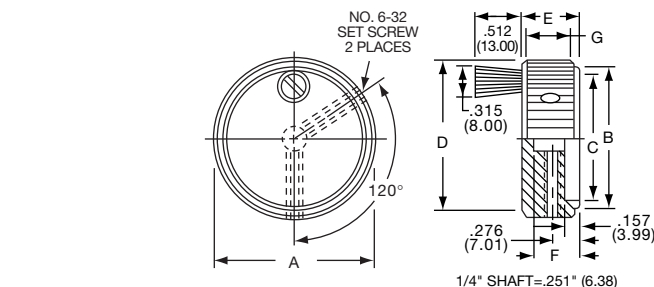

KN SERIES

KN500A1/4

KN900BA1/4

KN SERIES

KN1755BS1/4

Straight Knurl with "Crank" Spinner									
Tyco Electronics	Alcoswitch	Color Body-Top/Spin	A	B	C	D	E	F	G
4-1437622-1	KN1755AS1/4	Natural	1.76(44.7)	1.56(39.5)	.138(35.0)	1.65(41.8)	.630(16.0)	.512(13.0)	.492(12.5)
	KN1755BS1/4	Black	1.76(44.7)	1.56(39.5)	.138(35.0)	1.65(41.8)	.630(16.0)	.512(13.0)	.492(12.5)
3-1437622-9	KN1755ABS1/4	Ntl.-Blk./Blk.	1.76(44.7)	1.56(39.5)	1.38(35.0)	1.65(41.8)	.630(16.0)	.512(13.0)	.492(12.5)
4-1437622-0	KN1755BAS1/4	Blk.-Ntl. Blk.	1.76(44.7)	1.56(39.5)	1.38(35.0)	1.65(41.8)	.630(16.0)	.512(13.0)	.492(12.5)