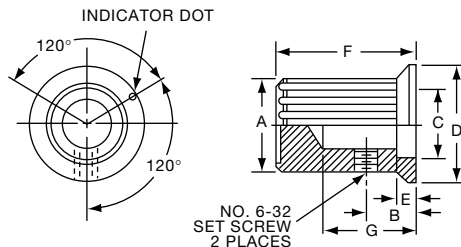

KT700A1/4

KU SERIES

KU402B1/8

Tyco		Serrated Diamond Trim Cut with Dot Indicator							
Electronics	Alcoswitch	Color	A	B	C	D	E	F	G
2-1437623-1	KU401B1/8	Black	.374(9.50)	.283(7.19)	.276(7.01)	.098(2.49)	.177(4.50)	.236(5.99)	.299(7.60)
2-1437623-2	KU402B1/8	Black	.374(9.50)	.283(7.19)	.276(7.01)	.098(2.49)	.197(5.00)	.354(8.99)	.449(11.40)
2-1437623-3	KU500B1/8	Black	.500(12.7)	.409(10.4)	.374(9.50)	.118(3.00)	.276(7.01)	.512(13.0)	.598(15.2)
	KU500B1/4	Black	.500(12.7)	.409(10.4)	.374(9.50)	.118(3.00)	.276(7.01)	.512(13.0)	.598(15.2)
2-1437623-4	KU700B1/4	Black	.740(18.8)	.650(16.5)	.591(15.0)	.118(3.00)	.276(7.01)	.512(13.0)	.598(15.2)