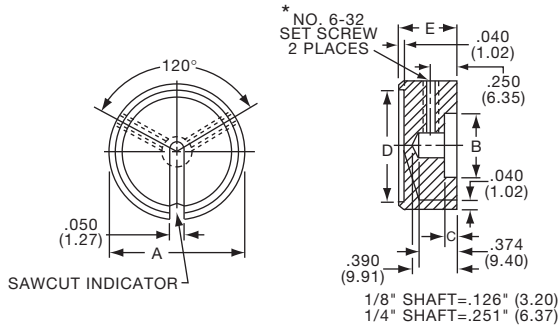

Tyco			Plain Body with Top and Side Sawcut Indicator				
Electronics	Alcoswitch	Color	A	B	C	D	E
9-1437621-1	KHF500A1/4	Natural	.500(12.7)	.374(9.50)	.118(3.00)	.342(8.69)	.563(14.3)
9-1437621-2	KHF700A1/4	Natural	.740(18.8)	.590(15.0)	.118(3.00)	.592(15.0)	.563(14.3)
9-1437621-3	KHF900A1/4	Natural	.937(23.8)	.708(18.0)	.118(3.00)	.779(19.8)	.563(14.3)
*9-1437621-0	KHF1250A1/4	Natural	1.23(31.8)	.984(25.0)	.118(3.00)	1.08(27.5)	.563(14.3)

KLN SERIES

Tyco			Straight Knurl with Top and Side Indicator						
Electronics	Alcoswitch	Color	A	B	C	D	E	F	G
9-1437621-7	KLN500A1/8	Natural	.500(12.7)	0.445(11.3)	.374(9.50)	.281(7.14)	.625(15.9)	.512(13.0)	.527(13.4)
9-1437621-6	KLN500A1/4	Natural	.500(12.7)	0.445(11.3)	.374(9.50)	.281(7.14)	.625(15.9)	.512(13.0)	.527(13.4)
9-1437621-9	KLN500B1/8	Black	.500(12.7)	0.445(11.3)	.374(9.50)	.281(7.14)	.625(15.9)	.512(13.0)	.527(13.4)
9-1437621-8	KLN500B1/4	Black	.500(12.7)	0.445(11.3)	.374(9.50)	.281(7.14)	.625(15.9)	.512(13.0)	.527(13.4)
1437622-1	KLN500S1/4	Smoke	.500(12.7)	0.445(11.3)	.374(9.50)	.281(7.14)	.625(15.9)	.512(13.0)	.527(13.4)
1437622-2	KLN700A1/4	Natural	.740(18.8)	.685(17.4)	.591(15.0)	.281(7.14)	.625(15.9)	.512(13.0)	.527(13.4)
1437622-3	KLN700B1/4	Black	.740(18.8)	.685(17.4)	.591(15.0)	.281(7.14)	.625(15.9)	.512(13.0)	.527(13.4)
1437622-4	KLN700B1/8	Black	.740(18.8)	.685(17.4)	.591(15.0)	.281(7.14)	.625(15.9)	.512(13.0)	.527(13.4)
1437622-5	KLN700S1/4	Smoke	.740(18.8)	.685(17.4)	.591(15.0)	.281(7.14)	.625(15.9)	.512(13.0)	.527(13.4)
1437622-6	KLN900A1/4	Natural	.937(23.8)	.882(22.4)	0.709(18.0)	.281(7.14)	.625(15.9)	.512(13.0)	.527(13.4)
1437622-7	KLN900B1/4	Black	.937(23.8)	.882(22.4)	0.709(18.0)	.281(7.14)	.625(15.9)	.512(13.0)	.527(13.4)
1437622-8	KLN900S1/4	Smoke	.937(23.8)	.882(22.4)	0.709(18.0)	.281(7.14)	.625(15.9)	.512(13.0)	.527(13.4)
9-1437621-4	KLN1250A1/4	Natural	1.252(31.80)	1.195(30.35)	.984(25.0)	.281(7.14)	.625(15.9)	.512(13.0)	.527(13.4)
9-1437621-5	KLN1250B1/4	Black	1.252(31.80)	1.195(30.35)	.984(25.0)	.281(7.14)	.625(15.9)	.512(13.0)	.527(13.4)

1/8" SHAFT=.126" (3.20)
1/4" SHAFT=.251" (6.38)