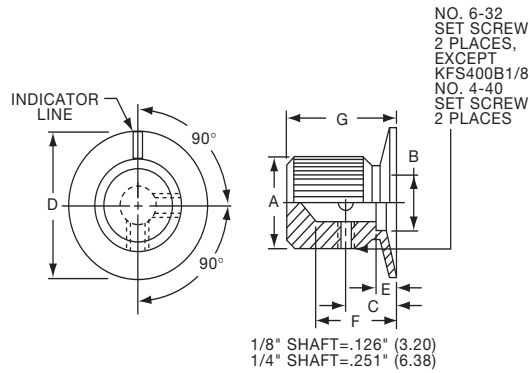

Knobs, Machined Aluminum

KFS SERIES

Tyco			Straight Knurl with Indicator on Skirt						
Electronics	Alcoswitch	Color	A	B	C	D	E	F	G
8-1437621-6	KFS400B1/8	Black Matte	.380(9.65)	.382(9.70)	.256(6.50)	.500(12.7)	.098(2.49)	.469(11.9)	.591(15.0)
8-1437621-8	KFS500B1/8	Black Matte	.500(12.7)	.382(9.70)	.252(6.48)	.630(16.0)	.161(4.09)	.469(11.9)	.630(16.0)
8-1437621-7	KFS500B1/4	Black Matte	.618(15.7)	.280(7.11)	.382(9.70)	1.00(25.4)	.161(4.09)	.630(16.0)	0.811(20.6)
8-1437621-9	KFS600B1/4	Black Matte	.618(15.7)	.280(7.11)	.382(9.70)	1.00(25.4)	.161(4.09)	.630(16.0)	0.811(20.6)

KHF SERIES