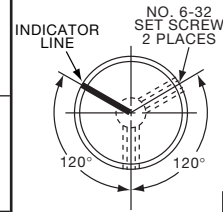

Tyco			Straight Knurl with Top and Side Indicator						
Electronics	Alcoswitch	Color	A	B	C	D	E	F	G
9-1437621-7	KLN500A1/8	Natural	.500(12.7)	0.445(11.3)	.374(9.50)	.281(7.14)	.625(15.9)	.512(13.0)	.527(13.4)
9-1437621-6	KLN500A1/4	Natural	.500(12.7)	0.445(11.3)	.374(9.50)	.281(7.14)	.625(15.9)	.512(13.0)	.527(13.4)
9-1437621-9	KLN500B1/8	Black	.500(12.7)	0.445(11.3)	.374(9.50)	.281(7.14)	.625(15.9)	.512(13.0)	.527(13.4)
9-1437621-8	KLN500B1/4	Black	.500(12.7)	0.445(11.3)	.374(9.50)	.281(7.14)	.625(15.9)	.512(13.0)	.527(13.4)
1437622-1	KLN500S1/4	Smoke	.500(12.7)	0.445(11.3)	.374(9.50)	.281(7.14)	.625(15.9)	.512(13.0)	.527(13.4)
1437622-2	KLN700A1/4	Natural	.740(18.8)	.685(17.4)	.591(15.0)	.281(7.14)	.625(15.9)	.512(13.0)	.527(13.4)
1437622-3	KLN700B1/4	Black	.740(18.8)	.685(17.4)	.591(15.0)	.281(7.14)	.625(15.9)	.512(13.0)	.527(13.4)
1437622-4	KLN700B1/8	Black	.740(18.8)	.685(17.4)	.591(15.0)	.281(7.14)	.625(15.9)	.512(13.0)	.527(13.4)
1437622-5	KLN700S1/4	Smoke	.740(18.8)	.685(17.4)	.591(15.0)	.281(7.14)	.625(15.9)	.512(13.0)	.527(13.4)
1437622-6	KLN900A1/4	Natural	.937(23.8)	.882(22.4)	0.709(18.0)	.281(7.14)	.625(15.9)	.512(13.0)	.527(13.4)
1437622-7	KLN900B1/4	Black	.937(23.8)	.882(22.4)	0.709(18.0)	.281(7.14)	.625(15.9)	.512(13.0)	.527(13.4)
1437622-8	KLN900S1/4	Smoke	.937(23.8)	.882(22.4)	0.709(18.0)	.281(7.14)	.625(15.9)	.512(13.0)	.527(13.4)
9-1437621-4	KLN1250A1/4	Natural	1.252(31.80)	1.195(30.35)	.984(25.0)	.281(7.14)	.625(15.9)	.512(13.0)	.527(13.4)
9-1437621-5	KLN1250B1/4	Black	1.252(31.80)	1.195(30.35)	.984(25.0)	.281(7.14)	.625(15.9)	.512(13.0)	.527(13.4)