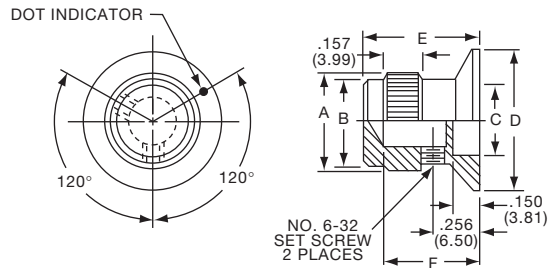

KES SERIES

		Knurl Grip with Dot Indicator on Skirt						
Tyco Electronics	Alcoswitch	Color	A	B	C	D	E	F
8-1437621-4	KES500AB1/8	Ntl. - Blk.	.500(12.7)	.460(11.7)	.382(9.70)	.750(19.1)	.625(15.9)	.512(13.0)
8-1437621-3	KES500AB1/4	Ntl. - Blk.	.500(12.7)	.460(11.7)	.382(9.70)	.750(19.1)	.625(15.9)	.512(13.0)
8-1437621-5	KES700AB1/4	Ntl. - Blk.	.750(19.1)	.710(18.1)	.630(16.0)	1.13(28.7)	.625(15.9)	.512(13.0)
	KES900AB1/4	Ntl. - Blk.	.937(23.8)	.897(22.8)	.787(20.0)	1.44(36.6)	.625(15.9)	.512(13.0)

K

K Series

K6