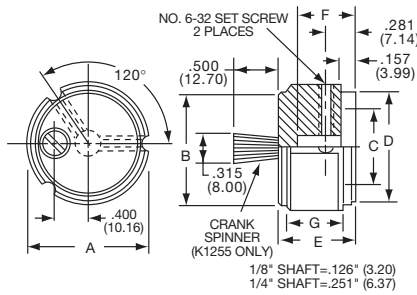

Knobs, Machined Aluminum

K SERIES

K700B1/4

Tyco 3 Flute Design with and without Indicator Line									
Electronics	Alcoswitch	Color	A	B	C	D	E	F	G
1437621-7	K500A1/8	Natural	.500(12.7)	.430(10.9)	.374(9.50)	.430(10.9)	.625(15.9)	.429(10.9)	.512(13.0)
1437621-6	K500A1/4	Natural	.500(12.7)	.430(10.9)	.374(9.50)	.430(10.9)	.625(15.9)	.429(10.9)	.512(13.0)
1437621-9	K500B1/8	Black	.500(12.7)	.430(10.9)	.374(9.50)	.430(10.9)	.625(15.9)	.429(10.9)	.512(13.0)
1437621-8	K500B1/4	Black	.500(12.7)	.430(10.9)	.374(9.50)	.430(10.9)	.625(15.9)	.429(10.9)	.512(13.0)
1-1437621-0	K700A1/4	Natural	.740(18.8)	.655(16.6)	.591(15.0)	.655(16.6)	.625(15.9)	.429(10.9)	.512(13.0)
1-1437621-1	K700B1/4	Black	.740(18.8)	.655(16.6)	.591(15.0)	.655(16.6)	.625(15.9)	.429(10.9)	.512(13.0)
1-1437621-3	K900A1/4	Natural	.937(23.8)	.817(20.8)	.709(18.0)	.817(20.8)	.625(15.9)	.429(10.9)	.512(13.0)
1-1437621-4	K900B1/4	Black	.937(23.8)	.817(20.8)	.709(18.0)	.8827(20.8)	.625(15.9)	.429(10.9)	.512(13.0)
1437621-2	K1250A1/4	Natural	1.25(31.8)	1.11(28.2)	.984(25.0)	1.11(28.2)	.750(19.1)	.554(14.1)	.630(16.00)
1437621-3	K1250B1/4	Black	1.25(31.8)	1.11(28.2)	.984(25.0)	1.11(28.2)	.750(19.1)	.554(14.1)	.630(16.00)
Less Indicator									
1437621-4	K1251B1/4	Black	1.25(31.8)	1.11(28.2)	.984(25.0)	1.11(28.2)	.750(19.1)	.554(14.1)	.630(16.00)
With Crank Spinner + Less Indicator									
	K1255A1/4	Natural	1.25(21.8)	1.11(28.2)	.984(25.0)	1.11(28.2)	.750(19.1)	.554(14.1)	.630(16.00)
1437621-5	K1255B1/4	Black	1.25(31.8)	1.11(28.2)	.984(25.0)	1.11(28.2)	.750(19.1)	.554(14.1)	.630(16.00)