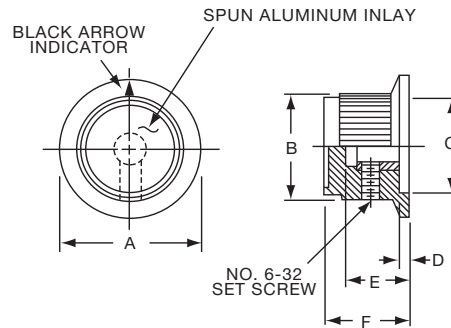

PKD SERIES

		Straight Knurl Aluminum Skirt w/Arrow Indicator					
Tyco Electronics	Alcoswitch	A	B	C	D	E	F
2-1437624-8	PKD60B1/8	.780(19.8)	.566(14.4)	.487(12.4)	.059(1.5)	.492(12.5)	.563(14.3)
2-1437624-7	PKD60B1/4	.780(19.8)	.566(14.4)	.487(12.4)	.059(1.5)	.492(12.5)	.563(14.3)
3-1437624-1	PKD70B1/4	1.02(25.9)	.750(19.1)	.700(17.8)	.080(2.0)	.490(12.5)	.610(15.5)
2-1437624-5	PKD100B1/4	1.29(32.8)	1.00(25.4)	.865(22.0)	.050(1.3)	.500(12.7)	.590(15.0)