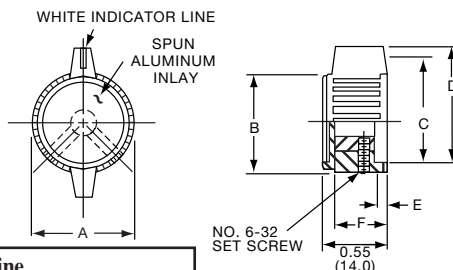

PKGP SERIES

Tyco		Ribbed with Bar Pointers and Indicator Line					
Electronics	Alcoswitch	A	B	C	D	E	F
7-1437624-2	PKGP70B1/4	.740(18.8)	.700(17.8)	.590(15.0)	.990(25.2)	.080(2.03)	.460(11.7)
7-1437624-3	PKGP90B1/4	.860(21.8)	.810(20.6)	.700(17.8)	1.28(32.5)	.080(2.03)	.460(11.7)
7-1437624-1	PKGP100B1/4	1.05(26.2)	1.00(25.4)	.900(22.9)	1.62(41.2)	.080(2.03)	.480(12.2)