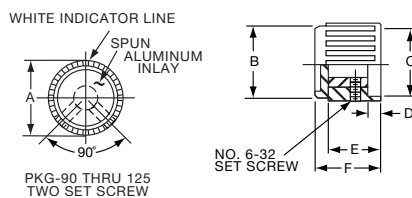

PKG SERIES

Tyco		Ribbed with Indicator Line					
Electronics	Alcoswitch	A	B	C	D	E	F
7-1437624-0	PKG90B1/8	.862(21.9)	.811(20.6)	.710(18.0)	.080(2.03)	.450(11.4)	.550(13.97)
6-1437624-9	PKG90B1/4	.862(21.9)	.811(20.6)	.710(18.0)	.080(2.03)	.450(11.4)	.550(13.97)
5-1437624-7	PKG100B1/4	1.055(26.80)	1.01(25.5)	.920(23.4)	.080(2.03)	.430(10.9)	.555(14.1)
5-1437624-8	PKG125B1/4	1.248(31.70)	1.20(30.4)	.690(17.5)	.080(2.03)	.430(10.9)	.565(14.4)