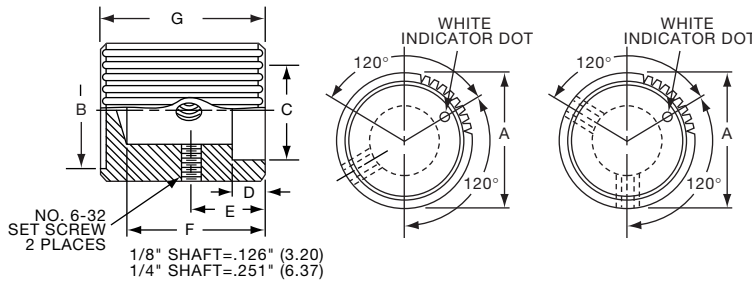

KU SERIES

Note: KU401B1/8 and KU402B1/8 use one set screw only. Located 180° from indicator dot.

Tyco		Serrated Diamond Trim Cut with Dot Indicator							
Electronics	Alcoswitch	Color	A	B	C	D	E	F	G
2-1437623-1	KU401B1/8	Black	.374(9.50)	.283(7.19)	.276(7.01)	.098(2.49)	.177(4.50)	.236(5.99)	.299(7.60)
2-1437623-2	KU402B1/8	Black	.374(9.50)	.283(7.19)	.276(7.01)	.098(2.49)	.197(5.00)	.354(8.99)	.449(11.40)
2-1437623-3	KU500B1/8	Black	.500(12.7)	.409(10.4)	.374(9.50)	.118(3.00)	.276(7.01)	.512(13.0)	.598(15.2)
	KU500B1/4	Black	.500(12.7)	.409(10.4)	.374(9.50)	.118(3.00)	.276(7.01)	.512(13.0)	.598(15.2)
2-1437623-4	KU700B1/4	Black	.740(18.8)	.650(16.5)	.591(15.0)	.118(3.00)	.276(7.01)	.512(13.0)	.598(15.2)