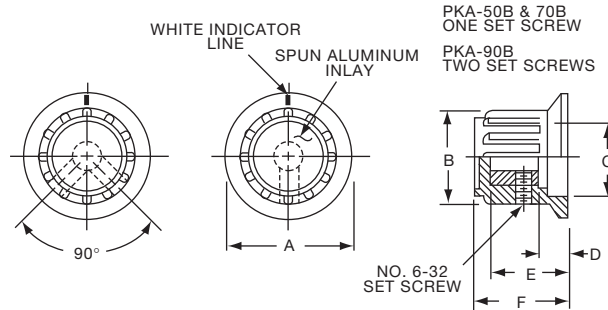

Knobs, Molded Phenolic

PKA SERIES

Tyco Electronics Alcoswitch		Ribbed with Line Indicator on Skirt					
		A	B	C	D	E	F
1-1437624-1	PKA50B1/8	.795(20.2)	.580(14.7)	.540(13.7)	.080(2.03)	.450(11.4)	.590(15.0)
1-1437624-0	PKA50B1/4	.795(20.2)	.580(14.7)	.540(13.7)	.080(2.03)	.450(11.4)	.590(15.0)
1-1437624-4	PKA55B1/8	.780(19.8)	.580(14.7)	.475(12.1)	.135(3.43)	.585(14.9)	.675(17.2)
1-1437624-3	PKA55B1/4	.780(19.8)	.580(14.7)	.475(12.1)	.135(3.43)	.585(14.9)	.675(17.2)
1-1437624-5	PKA70B1/4	.980(24.9)	.740(18.8)	.680(17.3)	.118(3.00)	.650(16.5)	.750(19.1)
1-1437624-7	PKA90B1/4	1.375(34.9)	.970(24.6)	.670(17.0)	.195(4.95)	.750(19.1)	.840(21.3)