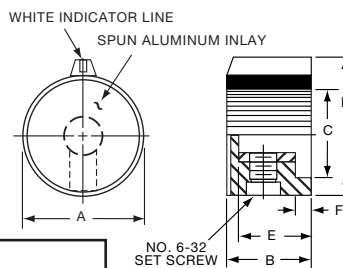

PKJ SERIES

Tyco		Straight Knurl with Bar Pointers and Indicator Line					
Electronics	Alcoswitch	A	B	C	D	E	F
7-1437624-5	PKJ50B1/8	.500(12.7)	.512(13.0)	.420(10.7)	.577(14.7)	.429(10.9)	.113(2.9)
7-1437624-4	*PKJ50B1/4	.500(12.7)	.512(13.0)	.420(10.7)	.577(14.7)	.429(10.9)	.113(2.9)
7-1437624-6	PKJ60B1/4	.630(16.0)	.530(13.5)	.468(11.9)	.758(19.3)	.440(11.2)	.110(2.8)
7-1437624-7	PKJ70B1/4	.760(19.3)	.555(14.1)	.545(13.8)	.915(23.2)	.450(11.4)	.118(3.0)