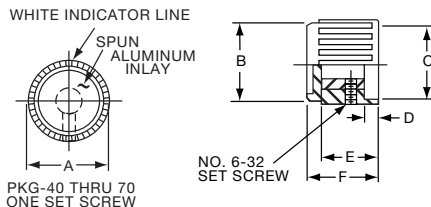

Knobs, Molded Phenolic

PKG SERIES

Tyco		Ribbed with Indicator Line					
Electronics	Alcoswitch	A	B	C	D	E	F
6-1437624-6	PKG60B1/8	.660(16.8)	.615(15.6)	.551(14.0)	.080(2.03)	.430(10.9)	.551(14.0)
6-1437624-5	PKG60B1/4	.660(16.8)	.615(15.6)	.551(14.0)	.080(2.03)	.430(10.9)	.551(14.0)
6-1437624-8	PKG70B1/8	.740(18.8)	.698(17.7)	.591(15.0)	.080(2.03)	.453(11.5)	.559(14.2)
6-1437624-7	PKG70B1/4	.740(18.8)	.698(17.7)	.591(15.0)	.080(2.03)	.453(11.5)	.559(14.2)