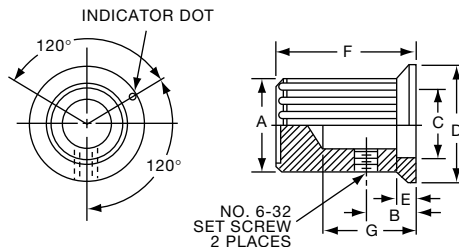

**KU SERIES**

Note: KU401B1/8 and KU402B1/8 use one set screw only. Located 180° from indicator dot.

KU402B1/8

Tyco		Serrated Diamond Trim Cut with Dot Indicator							
Electronics	Alcoswitch	Color	A	B	C	D	E	F	G
2-1437623-1	KU401B1/8	Black	.374(9.50)	.283(7.19)	.276(7.01)	.098(2.49)	.177(4.50)	.236(5.99)	.299(7.60)
2-1437623-2	KU402B1/8	Black	.374(9.50)	.283(7.19)	.276(7.01)	.098(2.49)	.197(5.00)	.354(8.99)	.449(11.40)
2-1437623-3	KU500B1/8	Black	.500(12.7)	.409(10.4)	.374(9.50)	.118(3.00)	.276(7.01)	.512(13.0)	.598(15.2)
	KU500B1/4	Black	.500(12.7)	.409(10.4)	.374(9.50)	.118(3.00)	.276(7.01)	.512(13.0)	.598(15.2)
2-1437623-4	KU700B1/4	Black	.740(18.8)	.650(16.5)	.591(15.0)	.118(3.00)	.276(7.01)	.512(13.0)	.598(15.2)