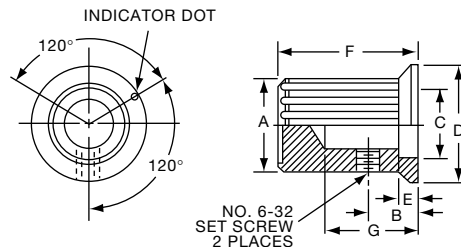

KT700A1/4

KU SERIES

KU402B1/8

Tyco		Serrated Diamond Trim Cut with Dot Indicator							
Electronics	Alcoswitch	Color	A	B	C	D	E	F	G
2-1437623-1	KU401B1/8	Black	.374(9.50)	.283(7.19)	.276(7.01)	.098(2.49)	.177(4.50)	.236(5.99)	.299(7.60)
2-1437623-2	KU402B1/8	Black	.374(9.50)	.283(7.19)	.276(7.01)	.098(2.49)	.197(5.00)	.354(8.99)	.449(11.40)
2-1437623-3	KU500B1/8	Black	.500(12.7)	.409(10.4)	.374(9.50)	.118(3.00)	.276(7.01)	.512(13.0)	.598(15.2)
	KU500B1/4	Black	.500(12.7)	.409(10.4)	.374(9.50)	.118(3.00)	.276(7.01)	.512(13.0)	.598(15.2)
2-1437623-4	KU700B1/4	Black	.740(18.8)	.650(16.5)	.591(15.0)	.118(3.00)	.276(7.01)	.512(13.0)	.598(15.2)