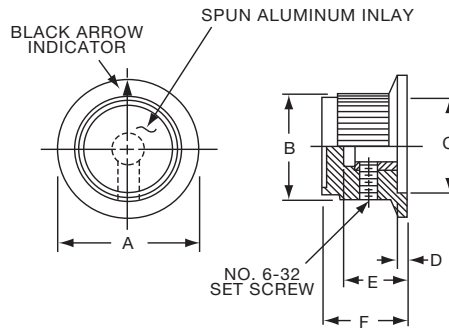

PKD SERIES

		Straight Knurl Aluminum Skirt w/Arrow Indicator					
Tyco Electronics	Alcoswitch	A	B	C	D	E	F
2-1437624-8	PKD60B1/8	.780(19.8)	.566(14.4)	.487(12.4)	.059(1.5)	.492(12.5)	.563(14.3)
2-1437624-7	PKD60B1/4	.780(19.8)	.566(14.4)	.487(12.4)	.059(1.5)	.492(12.5)	.563(14.3)
3-1437624-1	PKD70B1/4	1.02(25.9)	.750(19.1)	.700(17.8)	.080(2.0)	.490(12.5)	.610(15.5)
2-1437624-5	PKD100B1/4	1.29(32.8)	1.00(25.4)	.865(22.0)	.050(1.3)	.500(12.7)	.590(15.0)