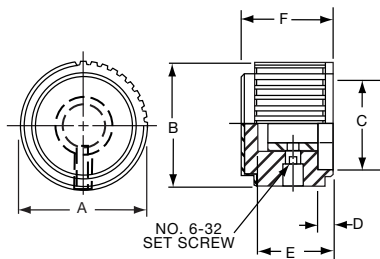

PKNT SERIES

Black Spin Cap with "Diamond Cut" Less Indicator							
Tyco							
Electronics	Alcoswitch	A	B	C	D	E	F
8-1437624-6	PKNT60B1/8	.591(15.0)	.579(14.7)	.394(10.0)	.079(2.01)	.394(10.0)	.472(11.9)
8-1437624-5	PKNT60B1/4	.591(15.0)	.579(14.7)	.394(10.0)	.079(2.01)	.394(10.0)	.472(11.9)
8-1437624-7	PKNT70B1/4	.787(19.9)	.764(19.4)	.571(14.5)	.098(2.49)	.492(12.5)	.591(14.7)
8-1437624-8	PKNT90B1/4	.984(25.0)	.957(24.3)	.748(19.0)	.098(2.49)	.591(15.0)	.689(17.5)