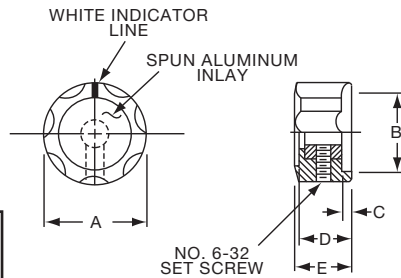

Knobs, Molded Phenolic

PKDT SERIES

Tyco Black Spin Cap with "Diamond Cut" and Arrow Indicator							
Electronics	Alcoswitch	A	B	C	D	E	F
3-1437624-9	PKDT70B1/4	1.03(26.0)	.738(18.8)	.720(18.3)	.098(2.49)	.500(12.7)	.635(16.1)
3-1437624-3	PKDT100B1/4	1.29(32.8)	1.02(25.9)	.860(21.8)	.042(1.07)	.500(12.7)	.638(16.2)

PKDT SERIES

Tyco Black Spin Cap with "Diamond Cut" & 0-10 Numerals							
Electronics	Alcoswitch	A	B	C	D	E	F
3-1437624-8	PKDT60B101/8	.778(19.8)	.605(15.4)	.560(12.5)	.060(1.53)	.392(9.96)	.562(14.3)
4-1437624-0	PKDT70B101/4	1.03(26.0)	.738(18.8)	.720(18.3)	.098(2.49)	.500(12.7)	.635(16.1)
3-1437624-4	PKDT100B101/4	1.29(32.8)	1.02(25.9)	.860(21.8)	.042(1.07)	.500(12.7)	.638(16.2)

PKE SERIES

Tyco Fluted with Indicator Line					
Electronics	Alcoswitch	A	B	C	E
4-1437624-4	PKE60B1/8	.626(15.9)	.472(12.0)	.091(2.31)	.394(10.0)
4-1437624-3	PKE60B1/4	.626(15.9)	.472(12.0)	.091(2.31)	.394(10.0)
4-1437624-5	PKE90B1/4	.890(22.6)	.724(18.4)	.098(2.49)	.480(12.2)

PKES SERIES

Tyco Fluted with Skirt and Indicator Line							
Electronics	Alcoswitch	A	B	C	D	E	F
5-1437624-1	PKES60B1/8	.748(19.0)	.618(15.7)	.460(11.7)	.090(2.29)	.370(9.40)	.470(11.9)
5-1437624-0	PKES60B1/4	.748(19.0)	.618(15.7)	.460(11.7)	.090(2.29)	.370(9.40)	.470(11.9)
5-1437624-2	PKES70B1/4	.855(21.7)	.744(18.9)	.705(17.9)	.080(2.03)	.421(10.7)	.526(13.4)
5-1437624-3	PKES90B1/4	1.01(25.7)	.889(22.6)	.846(21.5)	.079(2.01)	.421(10.7)	.570(14.5)
4-1437624-6	PKES120B1/4	1.30(32.9)	1.16(29.5)	1.02(25.9)	.118(3.00)	.500(12.7)	.628(16.0)
4-1437624-7	PKES140B1/4	1.50(38.1)	1.37(34.9)	1.22(30.9)	.118(3.00)	.540(13.7)	.693(17.6)
4-1437624-8	PKES150B1/4	1.77(44.9)	1.55(39.4)	1.41(35.9)	.118(3.00)	.733(18.6)	.831(21.1)