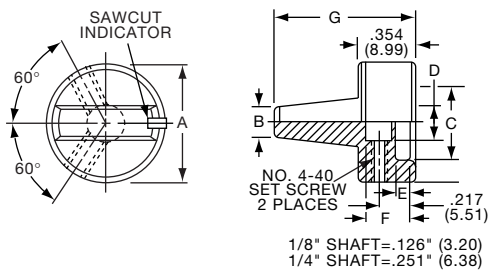

KBS SERIES

Tyco		Control Knob with Straight Knurl and Skirt							
Electronics	Alcoswitch	Color	A	B	C	D	E	F	G
With 0-9 Numerals (36°)									
4-1437621-9	KBS500A101/8	Natural	.500(12.7)	.433(11.0)	.708(18.0)	1.00(25.4)	.950(24.1)	.826(21.0)	.655(16.7)
	KBS500A101/4	Natural	.500(12.7)	.433(11.0)	.708(18.0)	1.00(25.4)	.950(24.1)	.826(21.0)	.655(16.7)
5-1437621-3	KBS500B101/8	Black	.500(12.7)	.433(11.0)	.708(18.0)	1.00(25.4)	.950(24.1)	.826(21.0)	.655(16.7)
5-1437621-2	KBS500B101/4	Black	.500(12.7)	.433(11.0)	.708(18.0)	1.00(25.4)	.950(24.1)	.826(21.0)	.655(16.7)
With Indicator Line									
4-1437621-8	KBS500A1/8	Natural	.500(12.7)	.433(11.0)	.708(18.0)	1.00(25.4)	.950(24.1)	.826(21.0)	.655(16.7)
4-1437621-7	KBS500A1/4	Natural	.500(12.7)	.433(11.0)	.708(18.0)	1.00(25.4)	.950(24.1)	.826(21.0)	.655(16.7)
5-1437621-1	KBS500B1/8	Black	.500(12.7)	.433(11.0)	.708(18.0)	1.00(25.4)	.950(24.1)	.826(21.0)	.655(16.7)
5-1437621-0	KBS500B1/4	Black	.500(12.7)	.433(11.0)	.708(18.0)	1.00(25.4)	.950(24.1)	.826(21.0)	.655(16.7)