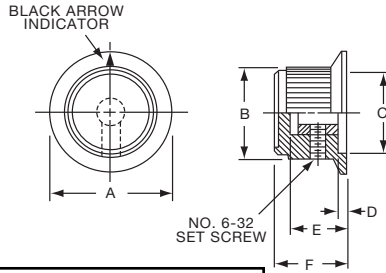

Knobs, Molded Phenolic