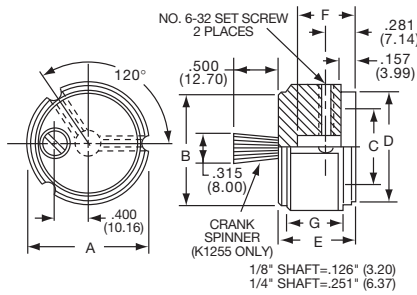

Knobs, Machined Aluminum

K SERIES

K700B1/4

Tyco 3 Flute Design with and without Indicator Line									
Electronics	Alcoswitch	Color	A	B	C	D	E	F	G
1437621-7	K500A1/8	Natural	.500(12.7)	.430(10.9)	.374(9.50)	.430(10.9)	.625(15.9)	.429(10.9)	.512(13.0)
1437621-6	K500A1/4	Natural	.500(12.7)	.430(10.9)	.374(9.50)	.430(10.9)	.625(15.9)	.429(10.9)	.512(13.0)
1437621-9	K500B1/8	Black	.500(12.7)	.430(10.9)	.374(9.50)	.430(10.9)	.625(15.9)	.429(10.9)	.512(13.0)
1437621-8	K500B1/4	Black	.500(12.7)	.430(10.9)	.374(9.50)	.430(10.9)	.625(15.9)	.429(10.9)	.512(13.0)
1-1437621-0	K700A1/4	Natural	.740(18.8)	.655(16.6)	.591(15.0)	.655(16.6)	.625(15.9)	.429(10.9)	.512(13.0)
1-1437621-1	K700B1/4	Black	.740(18.8)	.655(16.6)	.591(15.0)	.655(16.6)	.625(15.9)	.429(10.9)	.512(13.0)
1-1437621-3	K900A1/4	Natural	.937(23.8)	.817(20.8)	.709(18.0)	.817(20.8)	.625(15.9)	.429(10.9)	.512(13.0)
1-1437621-4	K900B1/4	Black	.937(23.8)	.817(20.8)	.709(18.0)	.8827(20.8)	.625(15.9)	.429(10.9)	.512(13.0)
1437621-2	K1250A1/4	Natural	1.25(31.8)	1.11(28.2)	.984(25.0)	1.11(28.2)	.750(19.1)	.554(14.1)	.630(16.00)
1437621-3	K1250B1/4	Black	1.25(31.8)	1.11(28.2)	.984(25.0)	1.11(28.2)	.750(19.1)	.554(14.1)	.630(16.00)
Less Indicator									
1437621-4	K1251B1/4	Black	1.25(31.8)	1.11(28.2)	.984(25.0)	1.11(28.2)	.750(19.1)	.554(14.1)	.630(16.00)
With Crank Spinner + Less Indicator									
	K1255AS1/4	Natural	1.25(21.8)	1.11(28.2)	.984(25.0)	1.11(28.2)	.750(19.1)	.554(14.1)	.630(16.00)
1437621-5	K1255BS1/4	Black	1.25(31.8)	1.11(28.2)	.984(25.0)	1.11(28.2)	.750(19.1)	.554(14.1)	.630(16.00)