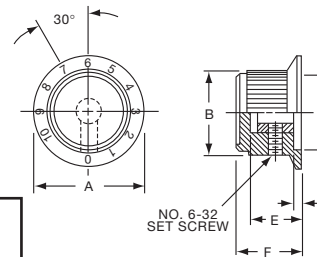

Knobs, Molded Phenolic

PKDT SERIES

Tyco Black Spin Cap with "Diamond Cut" and Arrow Indicator							
Electronics	Alcoswitch	A	B	C	D	E	F
3-1437624-9	PKDT70B1/4	1.03(26.0)	.738(18.8)	.720(18.3)	.098(2.49)	.500(12.7)	.635(16.1)
3-1437624-3	PKDT100B1/4	1.29(32.8)	1.02(25.9)	.860(21.8)	.042(1.07)	.500(12.7)	.638(16.2)

PKDT SERIES

Tyco Black Spin Cap with "Diamond Cut" & 0-10 Numerals							
Electronics	Alcoswitch	A	B	C	D	E	F
3-1437624-8	PKDT60B101/8	.778(19.8)	.605(15.4)	.560(12.5)	.060(1.53)	.392(9.96)	.562(14.3)
4-1437624-0	PKDT70B101/4	1.03(26.0)	.738(18.8)	.720(18.3)	.098(2.49)	.500(12.7)	.635(16.1)
3-1437624-4	PKDT100B101/4	1.29(32.8)	1.02(25.9)	.860(21.8)	.042(1.07)	.500(12.7)	.638(16.2)

PKE SERIES

Tyco Fluted with Indicator Line					
Electronics	Alcoswitch	A	B	C	E
4-1437624-4	PKE60B1/8	.626(15.9)	.472(12.0)	.091(2.31)	.394(10.0)
4-1437624-3	PKE60B1/4	.626(15.9)	.472(12.0)	.091(2.31)	.394(10.0)
4-1437624-5	PKE90B1/4	.890(22.6)	.724(18.4)	.098(2.49)	.480(12.2)

PKES SERIES

Tyco Fluted with Skirt and Indicator Line							
Electronics	Alcoswitch	A	B	C	D	E	F
5-1437624-1	PKES60B1/8	.748(19.0)	.618(15.7)	.460(11.7)	.090(2.29)	.370(9.40)	.470(11.9)
5-1437624-0	PKES60B1/4	.748(19.0)	.618(15.7)	.460(11.7)	.090(2.29)	.370(9.40)	.470(11.9)
5-1437624-2	PKES70B1/4	.855(21.7)	.744(18.9)	.705(17.9)	.080(2.03)	.421(10.7)	.526(13.4)
5-1437624-3	PKES90B1/4	1.01(25.7)	.889(22.6)	.846(21.5)	.079(2.01)	.421(10.7)	.570(14.5)
4-1437624-6	PKES120B1/4	1.30(32.9)	1.16(29.5)	1.02(25.9)	.118(3.00)	.500(12.7)	.628(16.0)
4-1437624-7	PKES140B1/4	1.50(38.1)	1.37(34.9)	1.22(30.9)	.118(3.00)	.540(13.7)	.693(17.6)
4-1437624-8	PKES150B1/4	1.77(44.9)	1.55(39.4)	1.41(35.9)	.118(3.00)	.733(18.6)	.831(21.1)