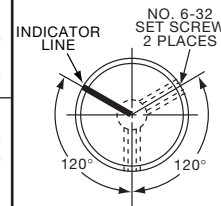

Tyco			Straight Knurl with Top and Side Indicator						
Electronics	Alcoswitch	Color	A	B	C	D	E	F	G
9-1437621-7	KLN500A1/8	Natural	.500(12.7)	0.445(11.3)	.374(9.50)	.281(7.14)	.625(15.9)	.512(13.0)	.527(13.4)
9-1437621-6	KLN500A1/4	Natural	.500(12.7)	0.445(11.3)	.374(9.50)	.281(7.14)	.625(15.9)	.512(13.0)	.527(13.4)
9-1437621-9	KLN500B1/8	Black	.500(12.7)	0.445(11.3)	.374(9.50)	.281(7.14)	.625(15.9)	.512(13.0)	.527(13.4)
9-1437621-8	KLN500B1/4	Black	.500(12.7)	0.445(11.3)	.374(9.50)	.281(7.14)	.625(15.9)	.512(13.0)	.527(13.4)
1437622-1	KLN500S1/4	Smoke	.500(12.7)	0.445(11.3)	.374(9.50)	.281(7.14)	.625(15.9)	.512(13.0)	.527(13.4)
1437622-2	KLN700A1/4	Natural	.740(18.8)	.685(17.4)	.591(15.0)	.281(7.14)	.625(15.9)	.512(13.0)	.527(13.4)
1437622-3	KLN700B1/4	Black	.740(18.8)	.685(17.4)	.591(15.0)	.281(7.14)	.625(15.9)	.512(13.0)	.527(13.4)
1437622-4	KLN700B1/8	Black	.740(18.8)	.685(17.4)	.591(15.0)	.281(7.14)	.625(15.9)	.512(13.0)	.527(13.4)
1437622-5	KLN700S1/4	Smoke	.740(18.8)	.685(17.4)	.591(15.0)	.281(7.14)	.625(15.9)	.512(13.0)	.527(13.4)
1437622-6	KLN900A1/4	Natural	.937(23.8)	.882(22.4)	0.709(18.0)	.281(7.14)	.625(15.9)	.512(13.0)	.527(13.4)
1437622-7	KLN900B1/4	Black	.937(23.8)	.882(22.4)	0.709(18.0)	.281(7.14)	.625(15.9)	.512(13.0)	.527(13.4)
1437622-8	KLN900S1/4	Smoke	.937(23.8)	.882(22.4)	0.709(18.0)	.281(7.14)	.625(15.9)	.512(13.0)	.527(13.4)
9-1437621-4	KLN1250A1/4	Natural	1.252(31.80)	1.195(30.35)	.984(25.0)	.281(7.14)	.625(15.9)	.512(13.0)	.527(13.4)
9-1437621-5	KLN1250B1/4	Black	1.252(31.80)	1.195(30.35)	.984(25.0)	.281(7.14)	.625(15.9)	.512(13.0)	.527(13.4)