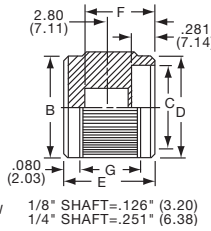

KN SERIES

NO. 6-32 SET SCREW 2 PLACES
1/8" SHAFT=.126" (3.20)
1/4" SHAFT=.251" (6.38)