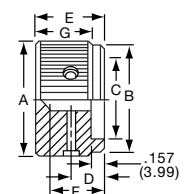

1/8" SHAFT=.126" (3.20)
1/4" SHAFT=.251" (6.38)