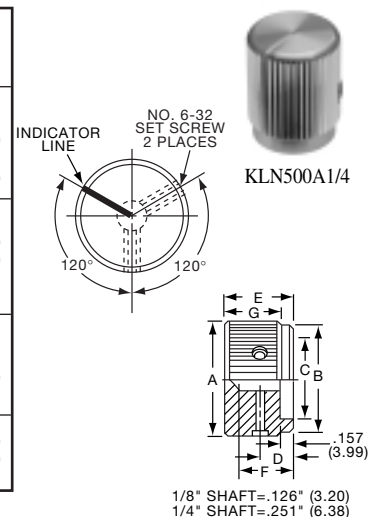

Tyco			Straight Knurl with Top and Side Indicator						
Electronics	Alcoswitch	Color	A	B	C	D	E	F	G
9-1437621-7	KLN500A1/8	Natural	.500(12.7)	0.445(11.3)	.374(9.50)	.281(7.14)	.625(15.9)	.512(13.0)	.527(13.4)
9-1437621-6	KLN500A1/4	Natural	.500(12.7)	0.445(11.3)	.374(9.50)	.281(7.14)	.625(15.9)	.512(13.0)	.527(13.4)
9-1437621-9	KLN500B1/8	Black	.500(12.7)	0.445(11.3)	.374(9.50)	.281(7.14)	.625(15.9)	.512(13.0)	.527(13.4)
9-1437621-8	KLN500B1/4	Black	.500(12.7)	0.445(11.3)	.374(9.50)	.281(7.14)	.625(15.9)	.512(13.0)	.527(13.4)
1437622-1	KLN500S1/4	Smoke	.500(12.7)	0.445(11.3)	.374(9.50)	.281(7.14)	.625(15.9)	.512(13.0)	.527(13.4)
1437622-2	KLN700A1/4	Natural	.740(18.8)	.685(17.4)	.591(15.0)	.281(7.14)	.625(15.9)	.512(13.0)	.527(13.4)
1437622-3	KLN700B1/4	Black	.740(18.8)	.685(17.4)	.591(15.0)	.281(7.14)	.625(15.9)	.512(13.0)	.527(13.4)
1437622-4	KLN700B1/8	Black	.740(18.8)	.685(17.4)	.591(15.0)	.281(7.14)	.625(15.9)	.512(13.0)	.527(13.4)
1437622-5	KLN700S1/4	Smoke	.740(18.8)	.685(17.4)	.591(15.0)	.281(7.14)	.625(15.9)	.512(13.0)	.527(13.4)
1437622-6	KLN900A1/4	Natural	.937(23.8)	.882(22.4)	0.709(18.0)	.281(7.14)	.625(15.9)	.512(13.0)	.527(13.4)
1437622-7	KLN900B1/4	Black	.937(23.8)	.882(22.4)	0.709(18.0)	.281(7.14)	.625(15.9)	.512(13.0)	.527(13.4)
1437622-8	KLN900S1/4	Smoke	.937(23.8)	.882(22.4)	0.709(18.0)	.281(7.14)	.625(15.9)	.512(13.0)	.527(13.4)
9-1437621-4	KLN1250A1/4	Natural	1.252(31.80)	1.195(30.35)	.984(25.0)	.281(7.14)	.625(15.9)	.512(13.0)	.527(13.4)
9-1437621-5	KLN1250B1/4	Black	1.252(31.80)	1.195(30.35)	.984(25.0)	.281(7.14)	.625(15.9)	.512(13.0)	.527(13.4)

KLN500A1/4