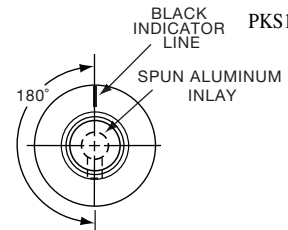

Knobs, Molded Phenolic

PKS SERIES

Tyco		Straight Knurl with Indicator Line on Skirt					
Electronics	Alcoswitch	A	B	C	D	E	F
9-1437624-5	PKS1104B1/4	1.12(28.5)	.567(14.4)	.620(15.8)	.090(2.29)	.510(12.95)	.670(17.0)

PKS SERIES

Tyco		Straight Knurl Aluminum Skirt Has Line or 0-9 Numbers						
Electronics	Alcoswitch	A	B	C	D	E	F	Marking
9-1437624-4	PKS1103B101/4	1.17(29.6)	.571(14.5)	.620(15.7)	.098(2.49)	.516(13.1)	.670(17.0)	Numbers
9-1437624-7	PKS1106B1/4	1.17(29.6)	.571(14.5)	.618(15.7)	.098(2.49)	.516(13.1)	.670(17.0)	Line
9-1437624-6	PKS1105B101/4	1.17(29.6)	.571(14.5)	.618(15.7)	.098(2.49)	.516(13.1)	.670(17.0)	Numbers

PKS SERIES

SPUN ALUMINUM INLAY

Tyco		Choice of Indicator Line or 0-9, 0-10, -5+5 Numerals						
Electronics	Alcoswitch	A	B	C	D	E	F	Marking
1437625-1	PKS1132B51/4	1.18(30.0)	.551(14.0)	.551(14.0)	.118(30.0)	.615(15.62)	.748(19.0)	+5-0-5
1437625-2	PKS1132B91/4	1.18(30.0)	.551(14.0)	.551(14.0)	.118(30.0)	.615(15.62)	.748(19.0)	0-9
9-1437624-9	PKS1132B101/4	1.18(30.0)	.551(14.0)	.551(14.0)	.118(30.0)	.615(15.62)	.748(19.0)	0-10
9-1437624-8	*PKS1132B1/4	1.18(30.0)	.551(14.0)	.551(14.0)	.118(30.0)	.615(15.62)	.748(19.0)	Indicator Line

*1 Set screw 180° from indicator line.