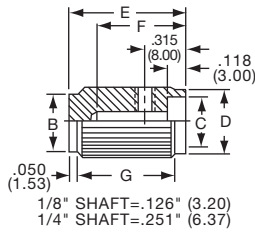

Knobs, Machined Aluminum