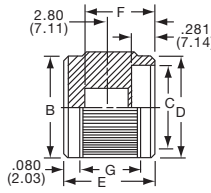

KN SERIES

KN501A1/4

NO. 6-32 SET SCREW 2 PLACES
1/8" SHAFT=.126" (3.20)
1/4" SHAFT=.251" (6.38)

ARROW INDICATOR

Tyco Straight Knurl with Arrowhead Indicator								
Electronics	Alcoswitch	Color	A	B	C	D	E	G
5-1437622-1	KN501A1/8	Natural	.500(12.7)	.445(11.3)	.374(9.50)	.445(11.3)	.625(15.9)	.512(13.0)
5-1437622-0	KN501A1/4	Natural	.500(12.7)	.445(11.3)	.374(9.50)	.445(11.3)	.625(15.9)	.512(13.0)
5-1437622-3	KN501B1/8	Black	.500(12.7)	.445(11.3)	.374(9.50)	.445(11.3)	.625(15.9)	.512(13.0)
5-1437622-2	KN501B1/4	Black	.500(12.7)	.445(11.3)	.374(9.50)	.445(11.3)	.625(15.9)	.512(13.0)
6-1437622-2	KN701A1/4	Natural	.750(19.1)	.695(17.7)	.590(15.0)	.695(17.7)	.625(15.9)	.512(13.0)
6-1437622-3	KN701B1/4	Black	.750(19.1)	.695(17.7)	.590(15.0)	.695(17.7)	.625(15.9)	.512(13.0)
Two Toned			Body-Top					
5-1437622-5	KN501BA1/8	Blk. - Ntl.	.500(12.7)	.445(11.3)	.374(9.50)	.445(11.3)	.625(15.9)	.512(13.0)
5-1437622-4	KN501BA1/4	Blk. - Ntl.	.500(12.7)	.445(11.3)	.374(9.50)	.445(11.3)	.625(15.9)	.512(13.0)
6-1437622-5	KN701BA1/8	Blk. - Ntl.	.750(19.1)	.695(17.7)	.590(15.0)	.695(17.7)	.625(15.9)	.512(13.0)
6-1437622-4	KN701BA1/4	Blk. - Ntl.	.750(19.1)	.695(17.7)	.590(15.0)	.695(17.7)	.625(15.9)	.512(13.0)