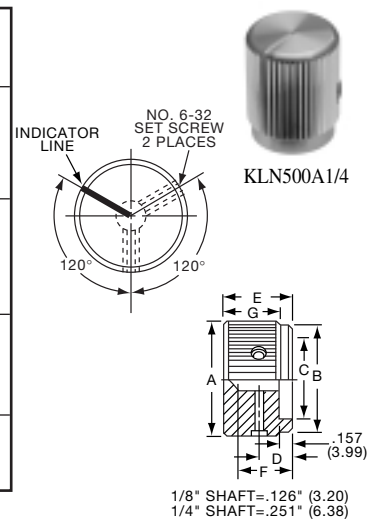

Tyco			Straight Knurl with Top and Side Indicator						
Electronics	Alcoswitch	Color	A	B	C	D	E	F	G
9-1437621-7	KLN500A1/8	Natural	.500(12.7)	0.445(11.3)	.374(9.50)	.281(7.14)	.625(15.9)	.512(13.0)	.527(13.4)
9-1437621-6	KLN500A1/4	Natural	.500(12.7)	0.445(11.3)	.374(9.50)	.281(7.14)	.625(15.9)	.512(13.0)	.527(13.4)
9-1437621-9	KLN500B1/8	Black	.500(12.7)	0.445(11.3)	.374(9.50)	.281(7.14)	.625(15.9)	.512(13.0)	.527(13.4)
9-1437621-8	KLN500B1/4	Black	.500(12.7)	0.445(11.3)	.374(9.50)	.281(7.14)	.625(15.9)	.512(13.0)	.527(13.4)
1437622-1	KLN500S1/4	Smoke	.500(12.7)	0.445(11.3)	.374(9.50)	.281(7.14)	.625(15.9)	.512(13.0)	.527(13.4)
1437622-2	KLN700A1/4	Natural	.740(18.8)	.685(17.4)	.591(15.0)	.281(7.14)	.625(15.9)	.512(13.0)	.527(13.4)
1437622-3	KLN700B1/4	Black	.740(18.8)	.685(17.4)	.591(15.0)	.281(7.14)	.625(15.9)	.512(13.0)	.527(13.4)
1437622-4	KLN700B1/8	Black	.740(18.8)	.685(17.4)	.591(15.0)	.281(7.14)	.625(15.9)	.512(13.0)	.527(13.4)
1437622-5	KLN700S1/4	Smoke	.740(18.8)	.685(17.4)	.591(15.0)	.281(7.14)	.625(15.9)	.512(13.0)	.527(13.4)
1437622-6	KLN900A1/4	Natural	.937(23.8)	.882(22.4)	0.709(18.0)	.281(7.14)	.625(15.9)	.512(13.0)	.527(13.4)
1437622-7	KLN900B1/4	Black	.937(23.8)	.882(22.4)	0.709(18.0)	.281(7.14)	.625(15.9)	.512(13.0)	.527(13.4)
1437622-8	KLN900S1/4	Smoke	.937(23.8)	.882(22.4)	0.709(18.0)	.281(7.14)	.625(15.9)	.512(13.0)	.527(13.4)
9-1437621-4	KLN1250A1/4	Natural	1.252(31.80)	1.195(30.35)	.984(25.0)	.281(7.14)	.625(15.9)	.512(13.0)	.527(13.4)
9-1437621-5	KLN1250B1/4	Black	1.252(31.80)	1.195(30.35)	.984(25.0)	.281(7.14)	.625(15.9)	.512(13.0)	.527(13.4)