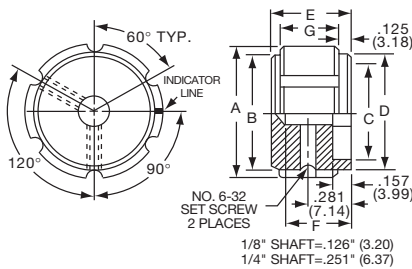

Tyco 6 Flute Design with Indicator Line									
Electronics	Alcoswitch	Color	A	B	C	D	E	F	G
2-1437621-0	KA500A1/8	Natural	.500(12.7)	.430(10.9)	.375(9.53)	.430(10.9)	.625(15.9)	.512(13.0)	.430(10.9)
1-1437621-9	KA500A1/4	Natural	.500(12.7)	.430(10.9)	.375(9.53)	.430(10.9)	.625(15.9)	.512(13.0)	.430(10.9)
2-1437621-2	KA500B1/8	Black	.500(12.7)	.430(10.9)	.375(9.53)	.430(10.9)	.625(15.9)	.512(13.0)	.430(10.9)
2-1437621-1	KA500B1/4	Black	.500(12.7)	.430(10.9)	.375(9.53)	.430(10.9)	.625(15.9)	.512(13.0)	.430(10.9)
2-1437621-3	KA700A1/4	Natural	.750(19.1)	.655(16.6)	.590(15.0)	.655(16.6)	.625(15.9)	.512(13.0)	.430(10.9)
2-1437621-4	KA700B1/4	Black	.750(19.1)	.655(16.6)	.590(15.0)	.655(16.6)	.625(15.9)	.512(13.0)	.430(10.9)
2-1437621-5	KA900A1/4	Natural	.937(23.8)	.817(20.8)	.700(17.8)	.817(20.8)	.625(15.9)	.512(13.0)	.430(10.9)
2-1437621-6	KA900B1/4	Black	.937(23.8)	.817(20.8)	.700(17.8)	.817(20.8)	.625(15.9)	.512(13.0)	.430(10.9)
	KA1250A1/4	Natural	1.25(31.8)	1.11(28.2)	.985(25.0)	1.11(28.2)	.750(19.1)	.630(16.0)	.554(14.1)
1-1437621-8	KA1250B1/4	Black	1.25(31.8)	1.11(28.2)	.985(25.0)	1.11(28.2)	.750(19.1)	.630(16.0)	.554(14.1)