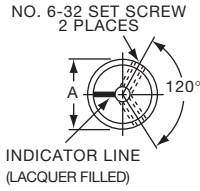

Knobs, Machined Aluminum