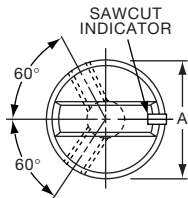

Tyco		Control Knob with Straight Knurl and Skirt							
Electronics	Alcoswitch	Color	A	B	C	D	E	F	G
With 0-9 Numerals (36°)									
4-1437621-9	KBS500A101/8	Natural	.500(12.7)	.433(11.0)	.708(18.0)	1.00(25.4)	.950(24.1)	.826(21.0)	.655(16.7)
	KBS500A101/4	Natural	.500(12.7)	.433(11.0)	.708(18.0)	1.00(25.4)	.950(24.1)	.826(21.0)	.655(16.7)
5-1437621-3	KBS500B101/8	Black	.500(12.7)	.433(11.0)	.708(18.0)	1.00(25.4)	.950(24.1)	.826(21.0)	.655(16.7)
5-1437621-2	KBS500B101/4	Black	.500(12.7)	.433(11.0)	.708(18.0)	1.00(25.4)	.950(24.1)	.826(21.0)	.655(16.7)
With Indicator Line									
4-1437621-8	KBS500A1/8	Natural	.500(12.7)	.433(11.0)	.708(18.0)	1.00(25.4)	.950(24.1)	.826(21.0)	.655(16.7)
4-1437621-7	KBS500A1/4	Natural	.500(12.7)	.433(11.0)	.708(18.0)	1.00(25.4)	.950(24.1)	.826(21.0)	.655(16.7)
5-1437621-1	KBS500B1/8	Black	.500(12.7)	.433(11.0)	.708(18.0)	1.00(25.4)	.950(24.1)	.826(21.0)	.655(16.7)
5-1437621-0	KBS500B1/4	Black	.500(12.7)	.433(11.0)	.708(18.0)	1.00(25.4)	.950(24.1)	.826(21.0)	.655(16.7)