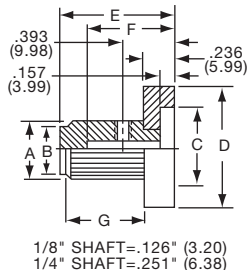

K4

Knobs, Machined Aluminum

KB SERIES

KB500A1/4

KB900B1/4

Tyco		Control Knob with Straight Knurl and Top Line Indicator							
Electronics	Alcoswitch	Color	A	B	C	D	E	F	G
3-1437621-6	KB500A1/8	Natural	.500(12.7)	.433(11.0)	.394(10.0)	.472(12.0)	.787(20.0)	.630(16.0)	.610(15.5)
3-1437621-5	KB500A1/4	Natural	.500(12.7)	.433(11.0)	.394(10.0)	.472(12.0)	.787(20.0)	.630(16.0)	.610(15.5)
3-1437621-9	KB500B1/8	Black	.500(12.7)	.433(11.0)	.394(10.0)	.472(12.0)	.787(20.0)	.630(16.0)	.610(15.5)
3-1437621-8	KB500B1/4	Black	.500(12.7)	.433(11.0)	.394(10.0)	.472(12.0)	.787(20.0)	.630(16.0)	.610(15.5)
4-1437621-0	KB700A1/4	Natural	.750(19.0)	.673(17.1)	.581(15.0)	.705(17.9)	.787(20.0)	.630(16.0)	.610(15.5)
4-1437621-2	KB700B1/4	Black	.750(19.0)	.673(17.1)	.581(15.0)	.705(17.9)	.787(20.0)	.630(16.0)	.610(15.5)
4-1437621-4	KB900A1/4	Natural	.930(23.6)	.866(22.0)	.710(18.0)	.902(22.9)	.787(20.0)	.630(16.0)	.610(15.5)
4-1437621-5	KB900B1/4	Black	.930(23.6)	.866(22.0)	.710(18.0)	.902(22.9)	.787(20.0)	.630(16.0)	.610(15.5)