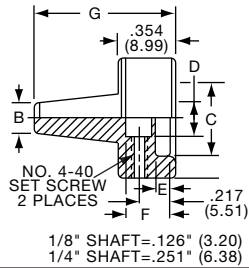

Knobs, Machined Aluminum

KB SERIES

Tyco		Control Knob with Straight Knurl and Top Line Indicator							
Electronics	Alcoswitch	Color	A	B	C	D	E	F	G
3-1437621-6	KB500A1/8	Natural	.500(12.7)	.433(11.0)	.394(10.0)	.472(12.0)	.787(20.0)	.630(16.0)	.610(15.5)
3-1437621-5	KB500A1/4	Natural	.500(12.7)	.433(11.0)	.394(10.0)	.472(12.0)	.787(20.0)	.630(16.0)	.610(15.5)
3-1437621-9	KB500B1/8	Black	.500(12.7)	.433(11.0)	.394(10.0)	.472(12.0)	.787(20.0)	.630(16.0)	.610(15.5)
3-1437621-8	KB500B1/4	Black	.500(12.7)	.433(11.0)	.394(10.0)	.472(12.0)	.787(20.0)	.630(16.0)	.610(15.5)
4-1437621-0	KB700A1/4	Natural	.750(19.0)	.673(17.1)	.581(15.0)	.705(17.9)	.787(20.0)	.630(16.0)	.610(15.5)
4-1437621-2	KB700B1/4	Black	.750(19.0)	.673(17.1)	.581(15.0)	.705(17.9)	.787(20.0)	.630(16.0)	.610(15.5)
4-1437621-4	KB900A1/4	Natural	.930(23.6)	.866(22.0)	.710(18.0)	.902(22.9)	.787(20.0)	.630(16.0)	.610(15.5)
4-1437621-5	KB900B1/4	Black	.930(23.6)	.866(22.0)	.710(18.0)	.902(22.9)	.787(20.0)	.630(16.0)	.610(15.5)

KBS SERIES