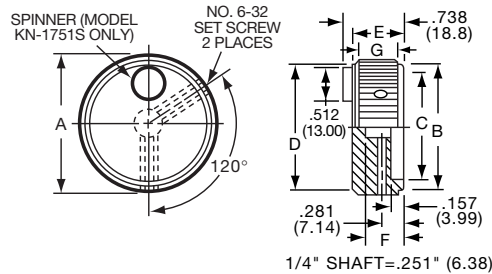

KN SERIES

Tyco Straight Knurl with & without "Fingertip" Spinner								
Electronics	Alcoswitch	Color	A	B	C	D	E	G
Less Indicator								
3-1437622-2	KN1751A1/4	Natural	1.75(44.5)	1.55(39.4)	1.38(35.1)	1.65(41.9)	.620(15.0)	.508(12.9)
3-1437622-6	KN1751B1/4	Black	1.75(44.5)	1.55(39.4)	1.38(35.1)	1.65(41.9)	.620(15.8)	.508(12.9)
Two Toned								
3-1437622-3	KN1751AB1/4	Ntl. - Blk.	1.75(44.5)	1.55(39.4)	1.38(35.1)	1.65(41.9)	.620(15.8)	.508(12.9)
3-1437622-7	KN1751BA1/4	Blk. - Natural	1.75(44.5)	1.55(39.4)	1.38(35.1)	1.65(41.9)	.620(15.8)	.508(12.9)
With Indicator								
3-1437622-5	KN1750A1/4	Natural	1.75(44.5)	1.55(39.4)	1.38(35.1)	1.65(41.9)	.620(15.8)	.508(12.9)
3-1437622-1	KN1750B1/4	Black	1.75(44.5)	1.55(39.4)	1.38(35.1)	1.65(41.9)	.620(15.8)	.508(12.9)
With Spinner/Less Indicator								
3-1437622-5	KN1751AS1/4	Natural	1.75(44.5)	1.55(39.4)	1.38(35.1)	1.65(41.9)	.620(15.8)	.508(12.9)
3-1437622-8	KN1751BS1/4	Black	1.75(44.5)	1.55(39.4)	1.38(35.1)	1.65(41.9)	.620(15.8)	.508(12.9)

K

K Series

K8