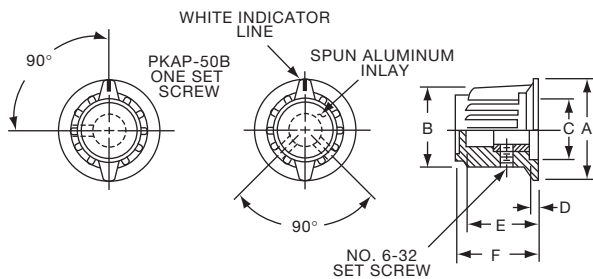

PKA SERIES

PKA50B1/4

PKA90B1/4

Tyco Electronics Alcoswitch		Ribbed with Line Indicator on Skirt					
		A	B	C	D	E	F
1-1437624-1	PKA50B1/8	.795(20.2)	.580(14.7)	.540(13.7)	.080(2.03)	.450(11.4)	.590(15.0)
1-1437624-0	PKA50B1/4	.795(20.2)	.580(14.7)	.540(13.7)	.080(2.03)	.450(11.4)	.590(15.0)
1-1437624-4	PKA55B1/8	.780(19.8)	.580(14.7)	.475(12.1)	.135(3.43)	.585(14.9)	.675(17.2)
1-1437624-3	PKA55B1/4	.780(19.8)	.580(14.7)	.475(12.1)	.135(3.43)	.585(14.9)	.675(17.2)
1-1437624-5	PKA70B1/4	.980(24.9)	.740(18.8)	.680(17.3)	.118(3.00)	.650(16.5)	.750(19.1)
1-1437624-7	PKA90B1/4	1.375(34.9)	.970(24.6)	.670(17.0)	.195(4.95)	.750(19.1)	.840(21.3)