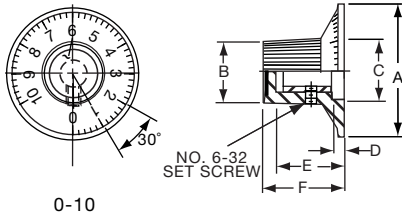

PKS SERIES

SPUN ALUMINUM INLAY

0-10