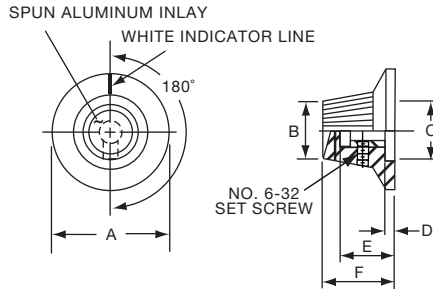

Knobs, Molded Phenolic

PKS SERIES

		Straight Knurl with Indicator Line on Skirt					
Tyco Electronics	Alcoswitch	A	B	C	D	E	F
9-1437624-5	PKS1104B1/4	1.12(28.5)	.567(14.4)	.620(15.8)	.090(2.29)	.510(12.95)	.670(17.0)

PKS SERIES

		Straight Knurl Aluminum Skirt Has Line or 0-9 Numbers						
Tyco Electronics	Alcoswitch	A	B	C	D	E	F	Marking
9-1437624-4	PKS1103B101/4	1.17(29.6)	.571(14.5)	.620(15.7)	.098(2.49)	.516(13.1)	.670(17.0)	Numbers
9-1437624-7	PKS1106B1/4	1.17(29.6)	.571(14.5)	.618(15.7)	.098(2.49)	.516(13.1)	.670(17.0)	Line
9-1437624-6	PKS1105B101/4	1.17(29.6)	.571(14.5)	.618(15.7)	.098(2.49)	.516(13.1)	.670(17.0)	Numbers