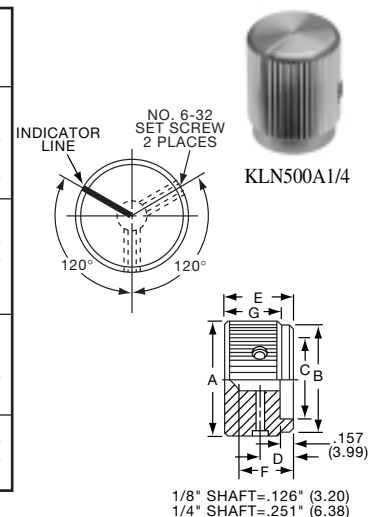

Tyco			Straight Knurl with Top and Side Indicator						
Electronics	Alcoswitch	Color	A	B	C	D	E	F	G
9-1437621-7	KLN500A1/8	Natural	.500(12.7)	0.445(11.3)	.374(9.50)	.281(7.14)	.625(15.9)	.512(13.0)	.527(13.4)
9-1437621-6	KLN500A1/4	Natural	.500(12.7)	0.445(11.3)	.374(9.50)	.281(7.14)	.625(15.9)	.512(13.0)	.527(13.4)
9-1437621-9	KLN500B1/8	Black	.500(12.7)	0.445(11.3)	.374(9.50)	.281(7.14)	.625(15.9)	.512(13.0)	.527(13.4)
9-1437621-8	KLN500B1/4	Black	.500(12.7)	0.445(11.3)	.374(9.50)	.281(7.14)	.625(15.9)	.512(13.0)	.527(13.4)
1437622-1	KLN500S1/4	Smoke	.500(12.7)	0.445(11.3)	.374(9.50)	.281(7.14)	.625(15.9)	.512(13.0)	.527(13.4)
1437622-2	KLN700A1/4	Natural	.740(18.8)	.685(17.4)	.591(15.0)	.281(7.14)	.625(15.9)	.512(13.0)	.527(13.4)
1437622-3	KLN700B1/4	Black	.740(18.8)	.685(17.4)	.591(15.0)	.281(7.14)	.625(15.9)	.512(13.0)	.527(13.4)
1437622-4	KLN700B1/8	Black	.740(18.8)	.685(17.4)	.591(15.0)	.281(7.14)	.625(15.9)	.512(13.0)	.527(13.4)
1437622-5	KLN700S1/4	Smoke	.740(18.8)	.685(17.4)	.591(15.0)	.281(7.14)	.625(15.9)	.512(13.0)	.527(13.4)
1437622-6	KLN900A1/4	Natural	.937(23.8)	.882(22.4)	0.709(18.0)	.281(7.14)	.625(15.9)	.512(13.0)	.527(13.4)
1437622-7	KLN900B1/4	Black	.937(23.8)	.882(22.4)	0.709(18.0)	.281(7.14)	.625(15.9)	.512(13.0)	.527(13.4)
1437622-8	KLN900S1/4	Smoke	.937(23.8)	.882(22.4)	0.709(18.0)	.281(7.14)	.625(15.9)	.512(13.0)	.527(13.4)
9-1437621-4	KLN1250A1/4	Natural	1.252(31.80)	1.195(30.35)	.984(25.0)	.281(7.14)	.625(15.9)	.512(13.0)	.527(13.4)
9-1437621-5	KLN1250B1/4	Black	1.252(31.80)	1.195(30.35)	.984(25.0)	.281(7.14)	.625(15.9)	.512(13.0)	.527(13.4)

KLN500A1/4