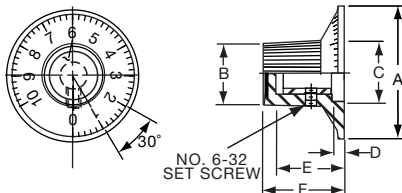

PKS SERIES

SPUN ALUMINUM INLAY

0-10