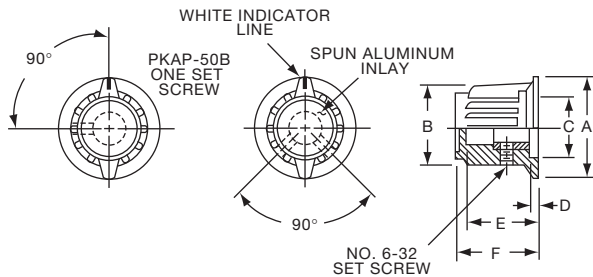

**Knobs, Molded Phenolic**

**PKA SERIES**

PKA50B1/4

PKA90B1/4

Tyco		Ribbed with Line Indicator on Skirt					
Electronics	Alcoswitch	A	B	C	D	E	F
1-1437624-1	PKA50B1/8	.795(20.2)	.580(14.7)	.540(13.7)	.080(2.03)	.450(11.4)	.590(15.0)
1-1437624-0	PKA50B1/4	.795(20.2)	.580(14.7)	.540(13.7)	.080(2.03)	.450(11.4)	.590(15.0)
1-1437624-4	PKA55B1/8	.780(19.8)	.580(14.7)	.475(12.1)	.135(3.43)	.585(14.9)	.675(17.2)
1-1437624-3	PKA55B1/4	.780(19.8)	.580(14.7)	.475(12.1)	.135(3.43)	.585(14.9)	.675(17.2)
1-1437624-5	PKA70B1/4	.980(24.9)	.740(18.8)	.680(17.3)	.118(3.00)	.650(16.5)	.750(19.1)
1-1437624-7	PKA90B1/4	1.375(34.9)	.970(24.6)	.670(17.0)	.195(4.95)	.750(19.1)	.840(21.3)