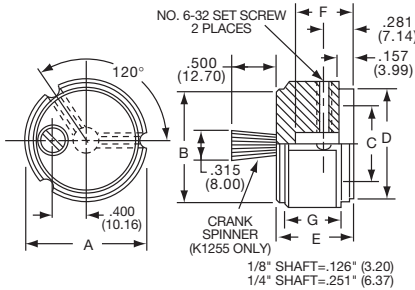

**Knobs, Machined Aluminum**

**K SERIES**

K700B1/4

Tyco 3 Flute Design with and without Indicator Line									
Electronics	Alcoswitch	Color	A	B	C	D	E	F	G
1437621-7	K500A1/8	Natural	.500(12.7)	.430(10.9)	.374(9.50)	.430(10.9)	.625(15.9)	.429(10.9)	.512(13.0)
1437621-6	K500A1/4	Natural	.500(12.7)	.430(10.9)	.374(9.50)	.430(10.9)	.625(15.9)	.429(10.9)	.512(13.0)
1437621-9	K500B1/8	Black	.500(12.7)	.430(10.9)	.374(9.50)	.430(10.9)	.625(15.9)	.429(10.9)	.512(13.0)
1437621-8	K500B1/4	Black	.500(12.7)	.430(10.9)	.374(9.50)	.430(10.9)	.625(15.9)	.429(10.9)	.512(13.0)
1-1437621-0	K700A1/4	Natural	.740(18.8)	.655(16.6)	.591(15.0)	.655(16.6)	.625(15.9)	.429(10.9)	.512(13.0)
1-1437621-1	K700B1/4	Black	.740(18.8)	.655(16.6)	.591(15.0)	.655(16.6)	.625(15.9)	.429(10.9)	.512(13.0)
1-1437621-3	K900A1/4	Natural	.937(23.8)	.817(20.8)	.709(18.0)	.817(20.8)	.625(15.9)	.429(10.9)	.512(13.0)
1-1437621-4	K900B1/4	Black	.937(23.8)	.817(20.8)	.709(18.0)	.8827(20.8)	.625(15.9)	.429(10.9)	.512(13.0)
1437621-2	K1250A1/4	Natural	1.25(31.8)	1.11(28.2)	.984(25.0)	1.11(28.2)	.750(19.1)	.554(14.1)	.630(16.00)
1437621-3	K1250B1/4	Black	1.25(31.8)	1.11(28.2)	.984(25.0)	1.11(28.2)	.750(19.1)	.554(14.1)	.630(16.00)
Less Indicator									
1437621-4	K1251B1/4	Black	1.25(31.8)	1.11(28.2)	.984(25.0)	1.11(28.2)	.750(19.1)	.554(14.1)	.630(16.00)
With Crank Spinner + Less Indicator									
	K1255A1/4	Natural	1.25(21.8)	1.11(28.2)	.984(25.0)	1.11(28.2)	.750(19.1)	.554(14.1)	.630(16.00)
1437621-5	K1255B1/4	Black	1.25(31.8)	1.11(28.2)	.984(25.0)	1.11(28.2)	.750(19.1)	.554(14.1)	.630(16.00)