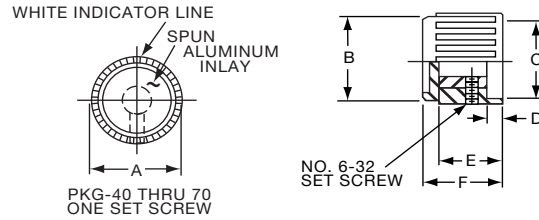

PKG SERIES

Tyco		Ribbed with Indicator Line					
Electronics	Alcoswitch	A	B	C	D	E	F
5-1437624-9	*PKG40B1/8	.437(11.1)	.410(10.4)	.304(7.72)	.079(2.00)	.385(9.78)	.472(12.0)
6-1437624-1	PKG50B1/8	.551(14.0)	.500(12.7)	.442(10.7)	.056(1.42)	.395(10.03)	.512(13.0)
6-1437624-0	PKG50B1/4	.551(14.0)	.500(12.7)	.442(10.7)	.056(1.42)	.395(10.03)	.512(13.0)

*Note: Knob uses #4-40 set screw