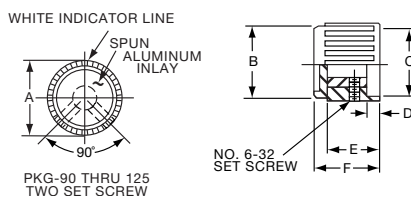

PKG SERIES

Tyco		Ribbed with Indicator Line					
Electronics	Alcoswitch	A	B	C	D	E	F
7-1437624-0	PKG90B1/8	.862(21.9)	.811(20.6)	.710(18.0)	.080(2.03)	.450(11.4)	.550(13.97)
6-1437624-9	PKG90B1/4	.862(21.9)	.811(20.6)	.710(18.0)	.080(2.03)	.450(11.4)	.550(13.97)
5-1437624-7	PKG100B1/4	1.055(26.80)	1.01(25.5)	.920(23.4)	.080(2.03)	.430(10.9)	.555(14.1)
5-1437624-8	PKG125B1/4	1.248(31.70)	1.20(30.4)	.690(17.5)	.080(2.03)	.430(10.9)	.565(14.4)