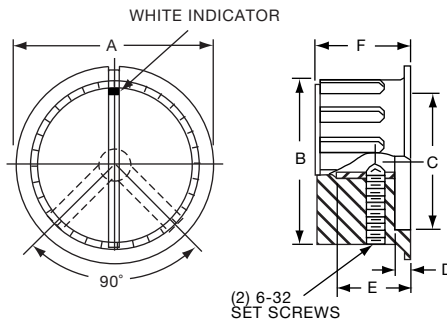

PKX SERIES

Tyco Ribbed Body, Matte Finish with White Square Indicator on Top						
Electronics	Alcoswitch	A	B	C	D	F
1-1437625-1	PKX100B1/4	1.17(29.7)	.970(24.6)	.780(19.81)	.114(2.90)	.674(17.12)
1-1437625-2	PKX110B1/4	1.37(34.8)	1.120(28.45)	.940(23.88)	.100(2.54)	.705(17.91)
1-1437625-3	PKX130B1/4	1.57(40.0)	1.308(33.22)	1.09(27.6)	.118(3.00)	.750(19.05)

K

P Series