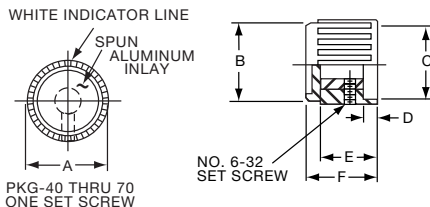

Knobs, Molded Phenolic

PKG SERIES

Tyco		Ribbed with Indicator Line					
Electronics	Alcoswitch	A	B	C	D	E	F
6-1437624-6	PKG60B1/8	.660(16.8)	.615(15.6)	.551(14.0)	.080(2.03)	.430(10.9)	.551(14.0)
6-1437624-5	PKG60B1/4	.660(16.8)	.615(15.6)	.551(14.0)	.080(2.03)	.430(10.9)	.551(14.0)
6-1437624-8	PKG70B1/8	.740(18.8)	.698(17.7)	.591(15.0)	.080(2.03)	.453(11.5)	.559(14.2)
6-1437624-7	PKG70B1/4	.740(18.8)	.698(17.7)	.591(15.0)	.080(2.03)	.453(11.5)	.559(14.2)