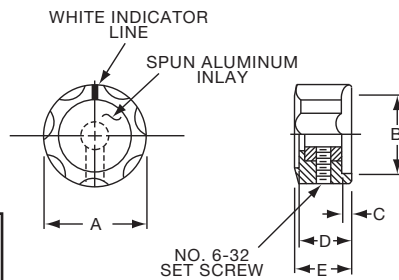

Knobs, Molded Phenolic

PKDT SERIES

Tyco Black Spin Cap with "Diamond Cut" and Arrow Indicator							
Electronics	Alcoswitch	A	B	C	D	E	F
3-1437624-9	PKDT70B1/4	1.03(26.0)	.738(18.8)	.720(18.3)	.098(2.49)	.500(12.7)	.635(16.1)
3-1437624-3	PKDT100B1/4	1.29(32.8)	1.02(25.9)	.860(21.8)	.042(1.07)	.500(12.7)	.638(16.2)

PKDT SERIES

Tyco Black Spin Cap with "Diamond Cut" & 0-10 Numerals							
Electronics	Alcoswitch	A	B	C	D	E	F
3-1437624-8	PKDT60B101/8	.778(19.8)	.605(15.4)	.560(12.5)	.060(1.53)	.392(9.96)	.562(14.3)
4-1437624-0	PKDT70B101/4	1.03(26.0)	.738(18.8)	.720(18.3)	.098(2.49)	.500(12.7)	.635(16.1)
3-1437624-4	PKDT100B101/4	1.29(32.8)	1.02(25.9)	.860(21.8)	.042(1.07)	.500(12.7)	.638(16.2)

PKE SERIES

Tyco Fluted with Indicator Line					
Electronics	Alcoswitch	A	B	C	E
4-1437624-4	PKE60B1/8	.626(15.9)	.472(12.0)	.091(2.31)	.394(10.0)
4-1437624-3	PKE60B1/4	.626(15.9)	.472(12.0)	.091(2.31)	.394(10.0)
4-1437624-5	PKE90B1/4	.890(22.6)	.724(18.4)	.098(2.49)	.480(12.2)

PKES SERIES

Tyco Fluted with Skirt and Indicator Line							
Electronics	Alcoswitch	A	B	C	D	E	F
5-1437624-1	PKES60B1/8	.748(19.0)	.618(15.7)	.460(11.7)	.090(2.29)	.370(9.40)	.470(11.9)
5-1437624-0	PKES60B1/4	.748(19.0)	.618(15.7)	.460(11.7)	.090(2.29)	.370(9.40)	.470(11.9)
5-1437624-2	PKES70B1/4	.855(21.7)	.744(18.9)	.705(17.9)	.080(2.03)	.421(10.7)	.526(13.4)
5-1437624-3	PKES90B1/4	1.01(25.7)	.889(22.6)	.846(21.5)	.079(2.01)	.421(10.7)	.570(14.5)
4-1437624-6	PKES120B1/4	1.30(32.9)	1.16(29.5)	1.02(25.9)	.118(3.00)	.500(12.7)	.628(16.0)
4-1437624-7	PKES140B1/4	1.50(38.1)	1.37(34.9)	1.22(30.9)	.118(3.00)	.540(13.7)	.693(17.6)
4-1437624-8	PKES150B1/4	1.77(44.9)	1.55(39.4)	1.41(35.9)	.118(3.00)	.733(18.6)	.831(21.1)