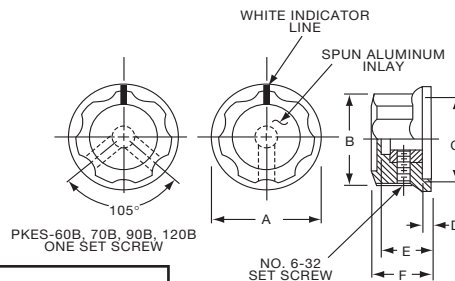

Knobs, Molded Phenolic

PKDT SERIES

Tyco Black Spin Cap with "Diamond Cut" and Arrow Indicator							
Electronics	Alcoswitch	A	B	C	D	E	F
3-1437624-9	PKDT70B1/4	1.03(26.0)	.738(18.8)	.720(18.3)	.098(2.49)	.500(12.7)	.635(16.1)
3-1437624-3	PKDT100B1/4	1.29(32.8)	1.02(25.9)	.860(21.8)	.042(1.07)	.500(12.7)	.638(16.2)

PKDT SERIES

Tyco Black Spin Cap with "Diamond Cut" & 0-10 Numerals							
Electronics	Alcoswitch	A	B	C	D	E	F
3-1437624-8	PKDT60B101/8	.778(19.8)	.605(15.4)	.560(12.5)	.060(1.53)	.392(9.96)	.562(14.3)
4-1437624-0	PKDT70B101/4	1.03(26.0)	.738(18.8)	.720(18.3)	.098(2.49)	.500(12.7)	.635(16.1)
3-1437624-4	PKDT100B101/4	1.29(32.8)	1.02(25.9)	.860(21.8)	.042(1.07)	.500(12.7)	.638(16.2)

PKE SERIES

Tyco Fluted with Indicator Line					
Electronics	Alcoswitch	A	B	C	E
4-1437624-4	PKE60B1/8	.626(15.9)	.472(12.0)	.091(2.31)	.394(10.0)
4-1437624-3	PKE60B1/4	.626(15.9)	.472(12.0)	.091(2.31)	.394(10.0)
4-1437624-5	PKE90B1/4	.890(22.6)	.724(18.4)	.098(2.49)	.480(12.2)

PKES SERIES

Tyco Fluted with Skirt and Indicator Line							
Electronics	Alcoswitch	A	B	C	D	E	F
5-1437624-1	PKES60B1/8	.748(19.0)	.618(15.7)	.460(11.7)	.090(2.29)	.370(9.40)	.470(11.9)
5-1437624-0	PKES60B1/4	.748(19.0)	.618(15.7)	.460(11.7)	.090(2.29)	.370(9.40)	.470(11.9)
5-1437624-2	PKES70B1/4	.855(21.7)	.744(18.9)	.705(17.9)	.080(2.03)	.421(10.7)	.526(13.4)
5-1437624-3	PKES90B1/4	1.01(25.7)	.889(22.6)	.846(21.5)	.079(2.01)	.421(10.7)	.570(14.5)
4-1437624-6	PKES120B1/4	1.30(32.9)	1.16(29.5)	1.02(25.9)	.118(3.00)	.500(12.7)	.628(16.0)
4-1437624-7	PKES140B1/4	1.50(38.1)	1.37(34.9)	1.22(30.9)	.118(3.00)	.540(13.7)	.693(17.6)
4-1437624-8	PKES150B1/4	1.77(44.9)	1.55(39.4)	1.41(35.9)	.118(3.00)	.733(18.6)	.831(21.1)