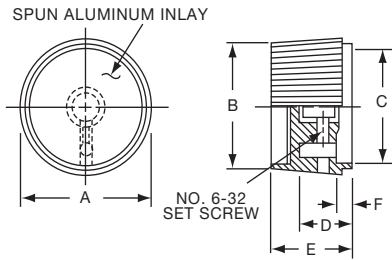

Note: KUS402B1/8 has #4.40 setscrew

Knobs, Molded Phenolic

PH SERIES

PH15181/4

Tyco		Straight Knurl Less Indicator Line					
Electronics	Alcoswitch	A	B	C	D	E	F
1437624-2	PH15181/4	.996(25.3)	.972(24.7)	.799(20.3)	.472(12.0)	.669(17.0)	.157(3.99)