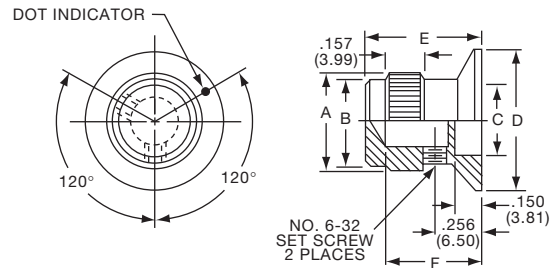

KES SERIES

Tyco Knurl Grip with Dot Indicator on Skirt								
Electronics	Alcoswitch	Color	A	B	C	D	E	F
8-1437621-4	KES500AB1/8	Ntl. - Blk.	.500(12.7)	.460(11.7)	.382(9.70)	.750(19.1)	.625(15.9)	.512(13.0)
8-1437621-3	KES500AB1/4	Ntl. - Blk.	.500(12.7)	.460(11.7)	.382(9.70)	.750(19.1)	.625(15.9)	.512(13.0)
8-1437621-5	KES700AB1/4	Ntl. - Blk.	.750(19.1)	.710(18.1)	.630(16.0)	1.13(28.7)	.625(15.9)	.512(13.0)
	KES900AB1/4	Ntl. - Blk.	.937(23.8)	.897(22.8)	.787(20.0)	1.44(36.6)	.625(15.9)	.512(13.0)

K

K Series