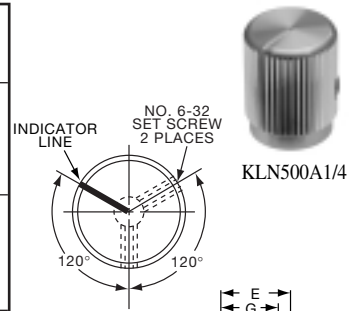

Tyco			Straight Knurl with Top and Side Indicator						
Electronics	Alcoswitch	Color	A	B	C	D	E	F	G
9-1437621-7	KLN500A1/8	Natural	.500(12.7)	0.445(11.3)	.374(9.50)	.281(7.14)	.625(15.9)	.512(13.0)	.527(13.4)
9-1437621-6	KLN500A1/4	Natural	.500(12.7)	0.445(11.3)	.374(9.50)	.281(7.14)	.625(15.9)	.512(13.0)	.527(13.4)
9-1437621-9	KLN500B1/8	Black	.500(12.7)	0.445(11.3)	.374(9.50)	.281(7.14)	.625(15.9)	.512(13.0)	.527(13.4)
9-1437621-8	KLN500B1/4	Black	.500(12.7)	0.445(11.3)	.374(9.50)	.281(7.14)	.625(15.9)	.512(13.0)	.527(13.4)
1437622-1	KLN500S1/4	Smoke	.500(12.7)	0.445(11.3)	.374(9.50)	.281(7.14)	.625(15.9)	.512(13.0)	.527(13.4)
1437622-2	KLN700A1/4	Natural	.740(18.8)	.685(17.4)	.591(15.0)	.281(7.14)	.625(15.9)	.512(13.0)	.527(13.4)
1437622-3	KLN700B1/4	Black	.740(18.8)	.685(17.4)	.591(15.0)	.281(7.14)	.625(15.9)	.512(13.0)	.527(13.4)
1437622-4	KLN700B1/8	Black	.740(18.8)	.685(17.4)	.591(15.0)	.281(7.14)	.625(15.9)	.512(13.0)	.527(13.4)
1437622-5	KLN700S1/4	Smoke	.740(18.8)	.685(17.4)	.591(15.0)	.281(7.14)	.625(15.9)	.512(13.0)	.527(13.4)
1437622-6	KLN900A1/4	Natural	.937(23.8)	.882(22.4)	0.709(18.0)	.281(7.14)	.625(15.9)	.512(13.0)	.527(13.4)
1437622-7	KLN900B1/4	Black	.937(23.8)	.882(22.4)	0.709(18.0)	.281(7.14)	.625(15.9)	.512(13.0)	.527(13.4)
1437622-8	KLN900S1/4	Smoke	.937(23.8)	.882(22.4)	0.709(18.0)	.281(7.14)	.625(15.9)	.512(13.0)	.527(13.4)
9-1437621-4	KLN1250A1/4	Natural	1.252(31.80)	1.195(30.35)	.984(25.0)	.281(7.14)	.625(15.9)	.512(13.0)	.527(13.4)
9-1437621-5	KLN1250B1/4	Black	1.252(31.80)	1.195(30.35)	.984(25.0)	.281(7.14)	.625(15.9)	.512(13.0)	.527(13.4)

KLN500A1/4