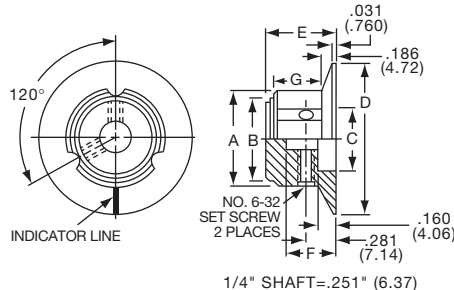

Tyco		3 Flute Design with Aluminum Skirt and Indicator Line							
Electronics	Alcoswitch	Color	A	B	C	D	E	F	G
1437623-3	KS500A1/8	Natural	.500(12.7)	.430(10.9)	.360(9.14)	.750(19.1)	.620(15.8)	.510(13.0)	.430(10.9)
1437623-2	KS500A1/4	Natural	.500(12.7)	.430(10.9)	.360(9.14)	.750(19.1)	.620(15.8)	.510(13.0)	.430(10.9)
1437623-5	KS500B1/8	Black	.500(12.7)	.430(10.9)	.360(9.14)	.750(19.1)	.620(15.8)	.510(13.0)	.430(10.9)
1437623-4	KS500B1/4	Black	.500(12.7)	.430(10.9)	.360(9.14)	.750(19.1)	.620(15.8)	.510(13.0)	.430(10.9)
1437623-6	KS700A1/4	Natural	.750(19.0)	.650(16.5)	.590(14.9)	1.12(28.4)	.620(15.8)	.510(13.0)	.430(10.9)
1437623-7	KS700B1/4	Black	.750(19.0)	.650(16.5)	.590(14.9)	1.12(28.4)	.620(15.8)	.510(13.0)	.430(10.9)
1437623-8	KS900A1/4	Natural	.940(23.9)	.820(20.8)	.710(18.0)	1.40(35.6)	.620(15.8)	.510(13.0)	.430(10.9)
1437623-9	KS900B1/4	Black	.940(23.9)	.820(20.8)	.710(18.0)	1.40(35.6)	.620(15.8)	.510(13.0)	.430(10.9)

K

K Series

K10