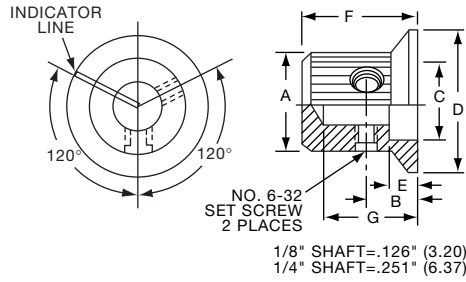

KLN500A1/4

1/8" SHAFT=.126" (3.20)  
1/4" SHAFT=.251" (6.38)

**Knobs, Machined Aluminum**

**KLNS SERIES**

KLNS500B1/8

KLNS900B1/4

Tyco Straight Knurl with Indicator Line on Top, Side and Skirt								
Electronics	Alcoswitch	Color	A	B	C	D	E	G
1-1437622-6	KLNS500A1/8	Natural	.500(12.7)	.280(7.11)	.380(9.65)	.750(19.0)	.160(4.07)	.630(16.0)
1-1437622-5	KLNS500A1/4	Natural	.500(12.7)	.280(7.11)	.380(9.65)	.750(19.0)	.160(4.07)	.630(16.0)
1-1437622-8	KLNS500B1/8	Black	.500(12.7)	.280(7.11)	.380(9.65)	.750(19.0)	.160(4.07)	.630(16.0)
1-1437622-7	KLNS500B1/4	Black	.500(12.7)	.280(7.11)	.380(9.65)	.750(19.0)	.160(4.07)	.630(16.0)
2-1437622-0	KLNS700A1/4	Natural	.750(19.0)	.280(7.11)	.590(14.9)	1.13(28.7)	.160(4.07)	.630(16.0)
2-1437622-1	KLNS700B1/4	Black	.750(19.0)	.280(7.11)	.590(14.9)	1.13(28.7)	.160(4.07)	.630(16.0)
2-1437622-2	KLNS900A1/4	Natural	.940(23.9)	.280(7.11)	.710(18.0)	1.40(35.5)	.160(4.07)	.630(16.0)
2-1437622-3	KLNS900B1/4	Black	.940(23.9)	.280(7.11)	.710(18.0)	1.40(35.5)	.160(4.07)	.630(16.0)