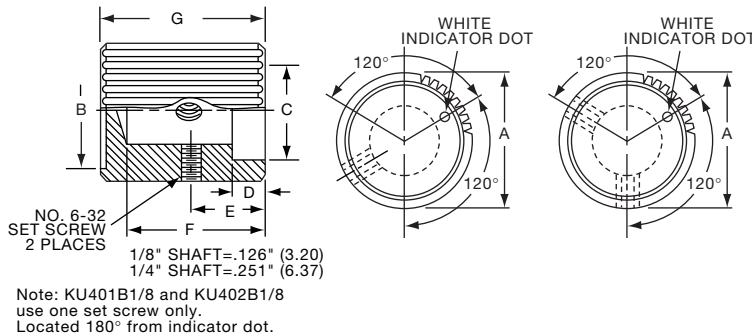

KT SERIES

Tyco		Square Serration with Indicator Line							
Electronics	Alcoswitch	Color	A	B	C	D	E	F	G
1-1437623-2	KT500A1/4	Natural	.500(12.7)	.430(10.9)	.375(9.53)	.430(10.9)	.280(7.11)	.510(13.0)	.630(16.0)
1-1437623-4	KT500B1/8	Black	.500(12.7)	.430(10.9)	.375(9.53)	.430(10.9)	.280(7.11)	.510(13.0)	.630(16.0)
1-1437623-3	KT500B1/4	Black	.500(12.7)	.430(10.9)	.375(9.53)	.430(10.9)	.280(7.11)	.510(13.0)	.630(16.0)
1-1437623-6	KT700A1/4	Natural	.740(18.8)	.650(16.5)	.590(15.0)	.650(16.5)	.280(7.11)	.510(13.0)	.630(16.0)
1-1437623-7	KT700B1/4	Black	.740(18.8)	.650(16.5)	.590(15.0)	.650(16.5)	.280(7.11)	.510(13.0)	.630(16.0)
1-1437623-8	KT900A1/4	Natural	.940(23.9)	.816(20.7)	.710(18.0)	.816(20.7)	.280(7.11)	.510(13.0)	.630(16.0)
1-1437623-9	KT900B1/4	Black	.940(23.9)	.816(20.7)	.710(18.0)	.816(20.7)	.280(7.11)	.510(13.0)	.630(16.0)