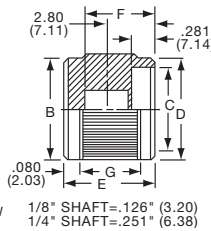

KN SERIES

NO. 6-32 SET SCREW 2 PLACES
1/8" SHAFT=.126" (3.20)
1/4" SHAFT=.251" (6.38)