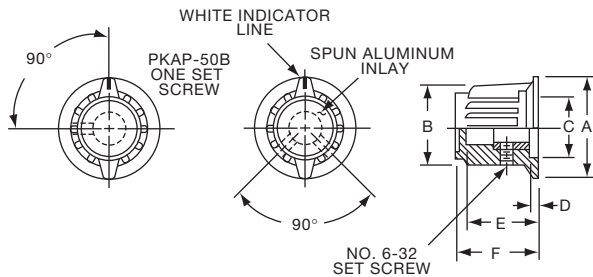

PKA SERIES

PKA50B1/4

PKA90B1/4

Tyco Electronics Alcoswitch		Ribbed with Line Indicator on Skirt					
		A	B	C	D	E	F
1-1437624-1	PKA50B1/8	.795(20.2)	.580(14.7)	.540(13.7)	.080(2.03)	.450(11.4)	.590(15.0)
1-1437624-0	PKA50B1/4	.795(20.2)	.580(14.7)	.540(13.7)	.080(2.03)	.450(11.4)	.590(15.0)
1-1437624-4	PKA55B1/8	.780(19.8)	.580(14.7)	.475(12.1)	.135(3.43)	.585(14.9)	.675(17.2)
1-1437624-3	PKA55B1/4	.780(19.8)	.580(14.7)	.475(12.1)	.135(3.43)	.585(14.9)	.675(17.2)
1-1437624-5	PKA70B1/4	.980(24.9)	.740(18.8)	.680(17.3)	.118(3.00)	.650(16.5)	.750(19.1)
1-1437624-7	PKA90B1/4	1.375(34.9)	.970(24.6)	.670(17.0)	.195(4.95)	.750(19.1)	.840(21.3)