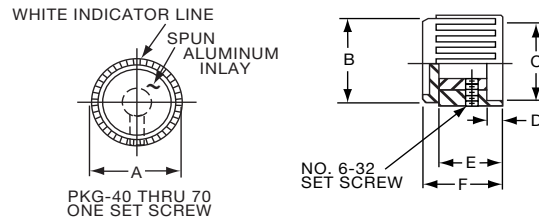

PKG SERIES

Tyco		Ribbed with Indicator Line					
Electronics	Alcoswitch	A	B	C	D	E	F
5-1437624-9	*PKG40B1/8	.437(11.1)	.410(10.4)	.304(7.72)	.079(2.00)	.385(9.78)	.472(12.0)
6-1437624-1	PKG50B1/8	.551(14.0)	.500(12.7)	.442(10.7)	.056(1.42)	.395(10.03)	.512(13.0)
6-1437624-0	PKG50B1/4	.551(14.0)	.500(12.7)	.442(10.7)	.056(1.42)	.395(10.03)	.512(13.0)

*Note: Knob uses #4-40 set screw