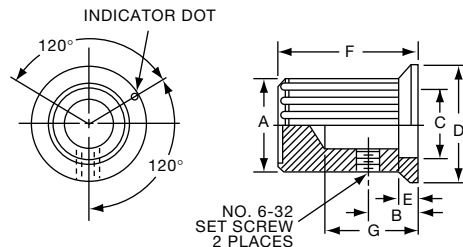

KU SERIES

Tyco		Serrated Diamond Trim Cut with Dot Indicator							
Electronics	Alcoswitch	Color	A	B	C	D	E	F	G
2-1437623-1	KU401B1/8	Black	.374(9.50)	.283(7.19)	.276(7.01)	.098(2.49)	.177(4.50)	.236(5.99)	.299(7.60)
2-1437623-2	KU402B1/8	Black	.374(9.50)	.283(7.19)	.276(7.01)	.098(2.49)	.197(5.00)	.354(8.99)	.449(11.40)
2-1437623-3	KU500B1/8	Black	.500(12.7)	.409(10.4)	.374(9.50)	.118(3.00)	.276(7.01)	.512(13.0)	.598(15.2)
	KU500B1/4	Black	.500(12.7)	.409(10.4)	.374(9.50)	.118(3.00)	.276(7.01)	.512(13.0)	.598(15.2)
2-1437623-4	KU700B1/4	Black	.740(18.8)	.650(16.5)	.591(15.0)	.118(3.00)	.276(7.01)	.512(13.0)	.598(15.2)