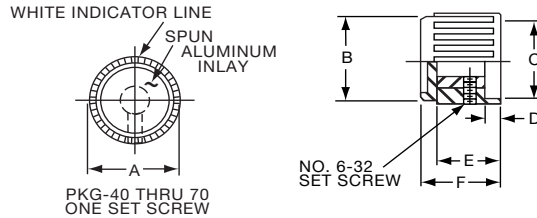

PKG SERIES

PKG-40 THRU 70
ONE SET SCREW

Tyco		Ribbed with Indicator Line					
Electronics	Alcoswitch	A	B	C	D	E	F
5-1437624-9	*PKG40B1/8	.437(11.1)	.410(10.4)	.304(7.72)	.079(2.00)	.385(9.78)	.472(12.0)
6-1437624-1	PKG50B1/8	.551(14.0)	.500(12.7)	.442(10.7)	.056(1.42)	.395(10.03)	.512(13.0)
6-1437624-0	PKG50B1/4	.551(14.0)	.500(12.7)	.442(10.7)	.056(1.42)	.395(10.03)	.512(13.0)

*Note: Knob uses #4-40 set screw