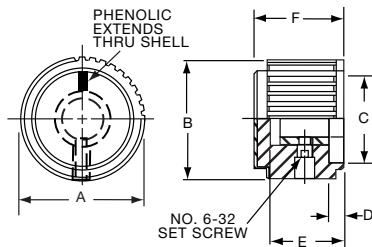

PKN SERIES

Line Indicator on Natural Aluminum Spin Cap							
Tyco							
Electronics	Alcoswitch	A	B	C	D	E	F
8-1437624-2	PKN60B1/8	.591(15.0)	.579(14.7)	.394(10.0)	.079(2.01)	.394(10.0)	.453(11.5)
	PKN60B1/4	.591(15.0)	.579(14.7)	.394(10.0)	.079(2.01)	.394(10.0)	.453(11.5)
8-1437624-3	PKN70B1/4	.787(20.0)	.764(19.4)	.571(14.5)	.098(2.49)	.492(12.5)	.591(15.0)
8-1437624-4	PKN90B1/4	.984(25.0)	.957(24.3)	.748(19.0)	.098(2.49)	.591(15.0)	.689(17.5)

K

P Series