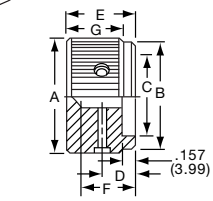

1/8" SHAFT=.126" (3.20)
1/4" SHAFT=.251" (6.38)