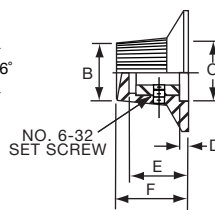

Knobs, Molded Phenolic

PKS SERIES

		Straight Knurl with Indicator Line on Skirt					
Tyco Electronics	Alcoswitch	A	B	C	D	E	F
9-1437624-5	PKS1104B1/4	1.12(28.5)	.567(14.4)	.620(15.8)	.090(2.29)	.510(12.95)	.670(17.0)

PKS SERIES

		Straight Knurl Aluminum Skirt Has Line or 0-9 Numbers						
Tyco Electronics	Alcoswitch	A	B	C	D	E	F	Marking
9-1437624-4	PKS1103B101/4	1.17(29.6)	.571(14.5)	.620(15.7)	.098(2.49)	.516(13.1)	.670(17.0)	Numbers
9-1437624-7	PKS1106B1/4	1.17(29.6)	.571(14.5)	.618(15.7)	.098(2.49)	.516(13.1)	.670(17.0)	Line
9-1437624-6	PKS1105B101/4	1.17(29.6)	.571(14.5)	.618(15.7)	.098(2.49)	.516(13.1)	.670(17.0)	Numbers

PKS SERIES

SPUN ALUMINUM INLAY

		Choice of Indicator Line or 0-9, 0-10, -5+5 Numerals						
Tyco Electronics	Alcoswitch	A	B	C	D	E	F	Marking
1437625-1	PKS1132B51/4	1.18(30.0)	.551(14.0)	.551(14.0)	.118(30.0)	.615(15.62)	.748(19.0)	+5-0-5
1437625-2	PKS1132B91/4	1.18(30.0)	.551(14.0)	.551(14.0)	.118(30.0)	.615(15.62)	.748(19.0)	0-9
9-1437624-9	PKS1132B101/4	1.18(30.0)	.551(14.0)	.551(14.0)	.118(30.0)	.615(15.62)	.748(19.0)	0-10
9-1437624-8	*PKS1132B1/4	1.18(30.0)	.551(14.0)	.551(14.0)	.118(30.0)	.615(15.62)	.748(19.0)	Indicator Line

*1 Set screw 180° from indicator line.