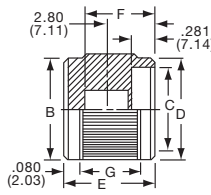

KN SERIES

NO. 6-32 SET SCREW 2 PLACES
1/8" SHAFT=.126" (3.20)
1/4" SHAFT=.251" (6.38)