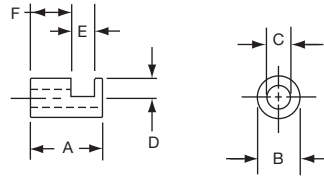

Knob Accessories

ACCESSORIES

Tyco		Shaft Hole Size Adaptors					
Electronics	Alcoswitch	A	B	C	D	E	F
9-1437627-6	KR1 (1/4"TO1/8")	.374(9.50)	.250(6.35)	.128(3.25)	.122(3.10)	.217(5.51)	.122(3.10)
9-1437627-7	KR2 (1/4"TO3/16")	.375(9.53)	.250(6.35)	.190(4.83)	.122(3.10)	.216(5.49)	.123(3.12)
9-1437627-8	KR3 (1/4"TO4MM)	.375(9.53)	.248(6.30)	.161(4.09)	.122(3.10)	.216(5.49)	.123(3.12)