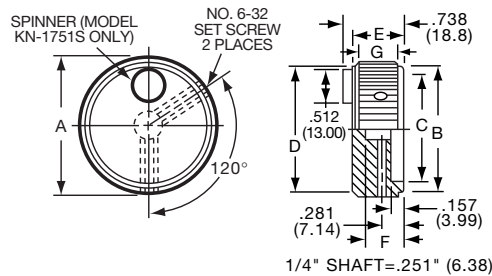

Tyco Straight Knurl with & without "Fingertip" Spinner								
Electronics	Alcoswitch	Color	A	B	C	D	E	G
Less Indicator								
3-1437622-2	KN1751A1/4	Natural	1.75(44.5)	1.55(39.4)	1.38(35.1)	1.65(41.9)	.620(15.0)	.508(12.9)
3-1437622-6	KN1751B1/4	Black	1.75(44.5)	1.55(39.4)	1.38(35.1)	1.65(41.9)	.620(15.8)	.508(12.9)
Two Toned			Body - Top					
3-1437622-3	KN1751AB1/4	Ntl. - Blk.	1.75(44.5)	1.55(39.4)	1.38(35.1)	1.65(41.9)	.620(15.8)	.508(12.9)
3-1437622-7	KN1751BA1/4	Blk. - Natural	1.75(44.5)	1.55(39.4)	1.38(35.1)	1.65(41.9)	.620(15.8)	.508(12.9)
With Indicator								
3-1437622-5	KN1750A1/4	Natural	1.75(44.5)	1.55(39.4)	1.38(35.1)	1.65(41.9)	.620(15.8)	.508(12.9)
3-1437622-1	KN1750B1/4	Black	1.75(44.5)	1.55(39.4)	1.38(35.1)	1.65(41.9)	.620(15.8)	.508(12.9)
With Spinner/Less Indicator								
3-1437622-5	KN1751AS1/4	Natural	1.75(44.5)	1.55(39.4)	1.38(35.1)	1.65(41.9)	.620(15.8)	.508(12.9)
3-1437622-8	KN1751BS1/4	Black	1.75(44.5)	1.55(39.4)	1.38(35.1)	1.65(41.9)	.620(15.8)	.508(12.9)

K

K Series

K8