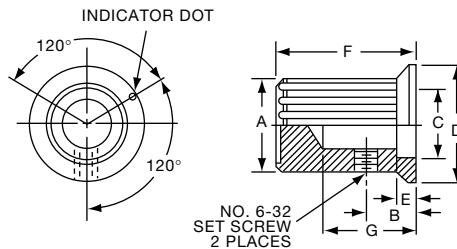

KT700A1/4

**KU SERIES**

KU402B1/8

Tyco		Serrated Diamond Trim Cut with Dot Indicator							
Electronics	Alcoswitch	Color	A	B	C	D	E	F	G
2-1437623-1	KU401B1/8	Black	.374(9.50)	.283(7.19)	.276(7.01)	.098(2.49)	.177(4.50)	.236(5.99)	.299(7.60)
2-1437623-2	KU402B1/8	Black	.374(9.50)	.283(7.19)	.276(7.01)	.098(2.49)	.197(5.00)	.354(8.99)	.449(11.40)
2-1437623-3	KU500B1/8	Black	.500(12.7)	.409(10.4)	.374(9.50)	.118(3.00)	.276(7.01)	.512(13.0)	.598(15.2)
	KU500B1/4	Black	.500(12.7)	.409(10.4)	.374(9.50)	.118(3.00)	.276(7.01)	.512(13.0)	.598(15.2)
2-1437623-4	KU700B1/4	Black	.740(18.8)	.650(16.5)	.591(15.0)	.118(3.00)	.276(7.01)	.512(13.0)	.598(15.2)