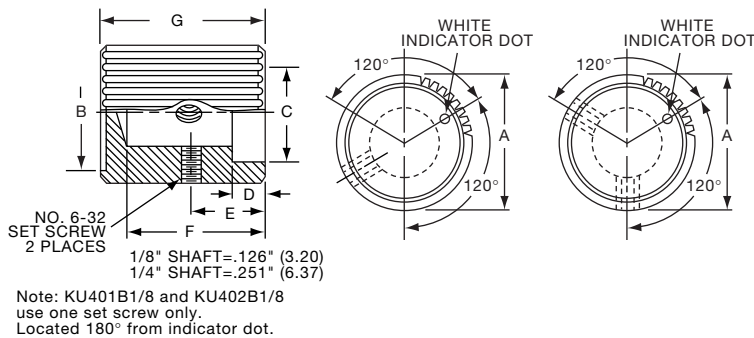

KS900B1/4

**K**  
Series

K10

**Knobs, Machined Aluminum**

**KT SERIES**

KT500A1/4

KT700A1/4

Tyco		Square Serration with Indicator Line							
Electronics	Alcoswitch	Color	A	B	C	D	E	F	G
1-1437623-2	KT500A1/4	Natural	.500(12.7)	.430(10.9)	.375(9.53)	.430(10.9)	.280(7.11)	.510(13.0)	.630(16.0)
1-1437623-4	KT500B1/8	Black	.500(12.7)	.430(10.9)	.375(9.53)	.430(10.9)	.280(7.11)	.510(13.0)	.630(16.0)
1-1437623-3	KT500B1/4	Black	.500(12.7)	.430(10.9)	.375(9.53)	.430(10.9)	.280(7.11)	.510(13.0)	.630(16.0)
1-1437623-6	KT700A1/4	Natural	.740(18.8)	.650(16.5)	.590(15.0)	.650(16.5)	.280(7.11)	.510(13.0)	.630(16.0)
1-1437623-7	KT700B1/4	Black	.740(18.8)	.650(16.5)	.590(15.0)	.650(16.5)	.280(7.11)	.510(13.0)	.630(16.0)
1-1437623-8	KT900A1/4	Natural	.940(23.9)	.816(20.7)	.710(18.0)	.816(20.7)	.280(7.11)	.510(13.0)	.630(16.0)
1-1437623-9	KT900B1/4	Black	.940(23.9)	.816(20.7)	.710(18.0)	.816(20.7)	.280(7.11)	.510(13.0)	.630(16.0)