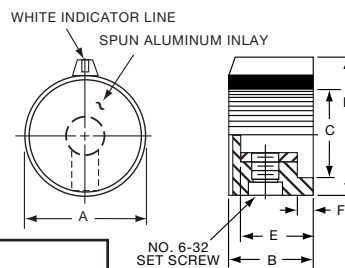

PKJ SERIES

Tyco		Straight Knurl with Bar Pointers and Indicator Line					
Electronics	Alcoswitch	A	B	C	D	E	F
7-1437624-5	PKJ50B1/8	.500(12.7)	.512(13.0)	.420(10.7)	.577(14.7)	.429(10.9)	.113(2.9)
7-1437624-4	*PKJ50B1/4	.500(12.7)	.512(13.0)	.420(10.7)	.577(14.7)	.429(10.9)	.113(2.9)
7-1437624-6	PKJ60B1/4	.630(16.0)	.530(13.5)	.468(11.9)	.758(19.3)	.440(11.2)	.110(2.8)
7-1437624-7	PKJ70B1/4	.760(19.3)	.555(14.1)	.545(13.8)	.915(23.2)	.450(11.4)	.118(3.0)