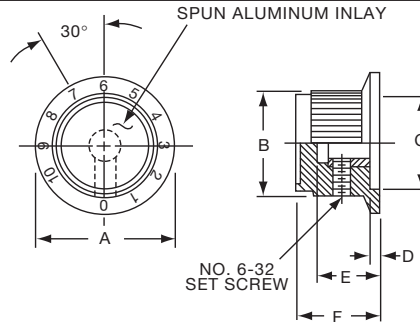

PKD SERIES

		Straight Knurl Skirt w/0-10 Numerals					
Tyco Electronics	Alcoswitch	A	B	C	D	E	F
3-1437624-0	PKD60B101/8	.780(19.8)	.566(14.4)	.487(12.4)	.059(1.5)	.492(12.5)	.563(14.3)
2-1437624-9	PKD60B101/4	.780(19.8)	.566(14.4)	.487(12.4)	.059(1.5)	.492(12.5)	.563(14.3)
3-1437624-2	PKD70B101/4	1.02(25.9)	.750(19.1)	.700(17.8)	.080(2.0)	.490(12.5)	.610(15.5)
2-1437624-6	PKD100B101/4	1.29(32.8)	1.00(25.4)	.865(22.0)	.050(1.3)	.500(12.7)	.590(15.0)

K

P Series