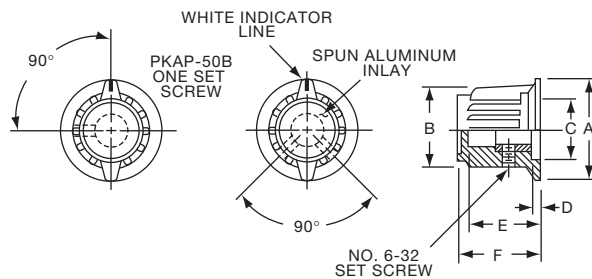

PKA SERIES

PKA50B1/4

PKA90B1/4

Tyco Electronics Alcoswitch		Ribbed with Line Indicator on Skirt					
		A	B	C	D	E	F
1-1437624-1	PKA50B1/8	.795(20.2)	.580(14.7)	.540(13.7)	.080(2.03)	.450(11.4)	.590(15.0)
1-1437624-0	PKA50B1/4	.795(20.2)	.580(14.7)	.540(13.7)	.080(2.03)	.450(11.4)	.590(15.0)
1-1437624-4	PKA55B1/8	.780(19.8)	.580(14.7)	.475(12.1)	.135(3.43)	.585(14.9)	.675(17.2)
1-1437624-3	PKA55B1/4	.780(19.8)	.580(14.7)	.475(12.1)	.135(3.43)	.585(14.9)	.675(17.2)
1-1437624-5	PKA70B1/4	.980(24.9)	.740(18.8)	.680(17.3)	.118(3.00)	.650(16.5)	.750(19.1)
1-1437624-7	PKA90B1/4	1.375(34.9)	.970(24.6)	.670(17.0)	.195(4.95)	.750(19.1)	.840(21.3)