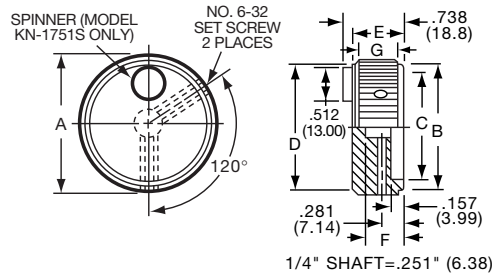

KN SERIES

Tyco Straight Knurl with & without "Fingertip" Spinner										
Electronics	Alcoswitch	Color	A	B	C	D	E	F	G	
Less Indicator										
3-1437622-2	KN1751A1/4	Natural	1.75(44.5)	1.55(39.4)	1.38(35.1)	1.65(41.9)	.620(15.0)	.508(12.9)	.480(12.2)	
3-1437622-6	KN1751B1/4	Black	1.75(44.5)	1.55(39.4)	1.38(35.1)	1.65(41.9)	.620(15.8)	.508(12.9)	.480(12.2)	
Two Toned			Body - Top							
3-1437622-3	KN1751AB1/4	Ntl. - Blk.	1.75(44.5)	1.55(39.4)	1.38(35.1)	1.65(41.9)	.620(15.8)	.508(12.9)	.480(12.2)	
3-1437622-7	KN1751BA1/4	Blk. - Natural	1.75(44.5)	1.55(39.4)	1.38(35.1)	1.65(41.9)	.620(15.8)	.508(12.9)	.480(12.2)	
With Indicator										
3-1437622-5	KN1750A1/4	Natural	1.75(44.5)	1.55(39.4)	1.38(35.1)	1.65(41.9)	.620(15.8)	.508(12.9)	.480(12.2)	
3-1437622-1	KN1750B1/4	Black	1.75(44.5)	1.55(39.4)	1.38(35.1)	1.65(41.9)	.620(15.8)	.508(12.9)	.480(12.2)	
With Spinner/Less Indicator										
3-1437622-5	KN1751AS1/4	Natural	1.75(44.5)	1.55(39.4)	1.38(35.1)	1.65(41.9)	.620(15.8)	.508(12.9)	.480(12.2)	
3-1437622-8	KN1751BS1/4	Black	1.75(44.5)	1.55(39.4)	1.38(35.1)	1.65(41.9)	.620(15.8)	.508(12.9)	.480(12.2)	

K

K Series

K8