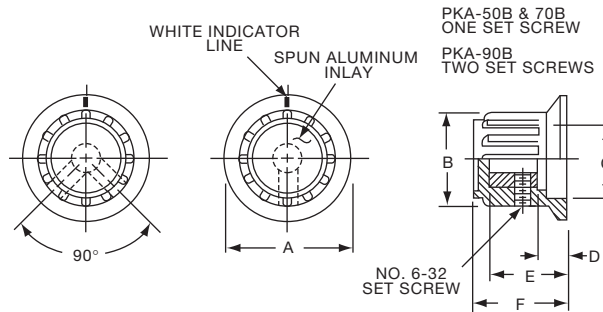

Knobs, Molded Phenolic

PKA SERIES

Tyco Electronics Alcoswitch		Ribbed with Line Indicator on Skirt					
		A	B	C	D	E	F
1-1437624-1	PKA50B1/8	.795(20.2)	.580(14.7)	.540(13.7)	.080(2.03)	.450(11.4)	.590(15.0)
1-1437624-0	PKA50B1/4	.795(20.2)	.580(14.7)	.540(13.7)	.080(2.03)	.450(11.4)	.590(15.0)
1-1437624-4	PKA55B1/8	.780(19.8)	.580(14.7)	.475(12.1)	.135(3.43)	.585(14.9)	.675(17.2)
1-1437624-3	PKA55B1/4	.780(19.8)	.580(14.7)	.475(12.1)	.135(3.43)	.585(14.9)	.675(17.2)
1-1437624-5	PKA70B1/4	.980(24.9)	.740(18.8)	.680(17.3)	.118(3.00)	.650(16.5)	.750(19.1)
1-1437624-7	PKA90B1/4	1.375(34.9)	.970(24.6)	.670(17.0)	.195(4.95)	.750(19.1)	.840(21.3)