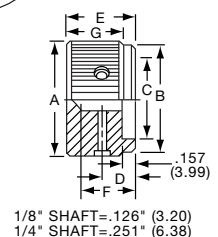

1/8" SHAFT=.126" (3.20)
1/4" SHAFT=.251" (6.38)