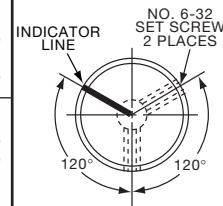

Tyco			Straight Knurl with Top and Side Indicator						
Electronics	Alcoswitch	Color	A	B	C	D	E	F	G
9-1437621-7	KLN500A1/8	Natural	.500(12.7)	0.445(11.3)	.374(9.50)	.281(7.14)	.625(15.9)	.512(13.0)	.527(13.4)
9-1437621-6	KLN500A1/4	Natural	.500(12.7)	0.445(11.3)	.374(9.50)	.281(7.14)	.625(15.9)	.512(13.0)	.527(13.4)
9-1437621-9	KLN500B1/8	Black	.500(12.7)	0.445(11.3)	.374(9.50)	.281(7.14)	.625(15.9)	.512(13.0)	.527(13.4)
9-1437621-8	KLN500B1/4	Black	.500(12.7)	0.445(11.3)	.374(9.50)	.281(7.14)	.625(15.9)	.512(13.0)	.527(13.4)
1437622-1	KLN500S1/4	Smoke	.500(12.7)	0.445(11.3)	.374(9.50)	.281(7.14)	.625(15.9)	.512(13.0)	.527(13.4)
1437622-2	KLN700A1/4	Natural	.740(18.8)	.685(17.4)	.591(15.0)	.281(7.14)	.625(15.9)	.512(13.0)	.527(13.4)
1437622-3	KLN700B1/4	Black	.740(18.8)	.685(17.4)	.591(15.0)	.281(7.14)	.625(15.9)	.512(13.0)	.527(13.4)
1437622-4	KLN700B1/8	Black	.740(18.8)	.685(17.4)	.591(15.0)	.281(7.14)	.625(15.9)	.512(13.0)	.527(13.4)
1437622-5	KLN700S1/4	Smoke	.740(18.8)	.685(17.4)	.591(15.0)	.281(7.14)	.625(15.9)	.512(13.0)	.527(13.4)
1437622-6	KLN900A1/4	Natural	.937(23.8)	.882(22.4)	0.709(18.0)	.281(7.14)	.625(15.9)	.512(13.0)	.527(13.4)
1437622-7	KLN900B1/4	Black	.937(23.8)	.882(22.4)	0.709(18.0)	.281(7.14)	.625(15.9)	.512(13.0)	.527(13.4)
1437622-8	KLN900S1/4	Smoke	.937(23.8)	.882(22.4)	0.709(18.0)	.281(7.14)	.625(15.9)	.512(13.0)	.527(13.4)
9-1437621-4	KLN1250A1/4	Natural	1.252(31.80)	1.195(30.35)	.984(25.0)	.281(7.14)	.625(15.9)	.512(13.0)	.527(13.4)
9-1437621-5	KLN1250B1/4	Black	1.252(31.80)	1.195(30.35)	.984(25.0)	.281(7.14)	.625(15.9)	.512(13.0)	.527(13.4)