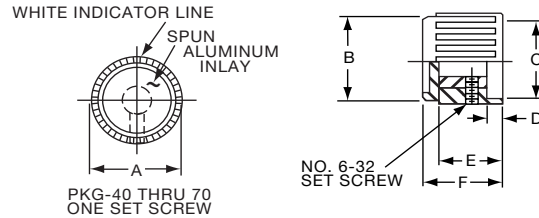

PKG SERIES

PKG-40 THRU 70
ONE SET SCREW

Tyco Ribbed with Indicator Line							
Electronics	Alcoswitch	A	B	C	D	E	F
5-1437624-9	*PKG40B1/8	.437(11.1)	.410(10.4)	.304(7.72)	.079(2.00)	.385(9.78)	.472(12.0)
6-1437624-1	PKG50B1/8	.551(14.0)	.500(12.7)	.442(10.7)	.056(1.42)	.395(10.03)	.512(13.0)
6-1437624-0	PKG50B1/4	.551(14.0)	.500(12.7)	.442(10.7)	.056(1.42)	.395(10.03)	.512(13.0)

*Note: Knob uses #4-40 set screw