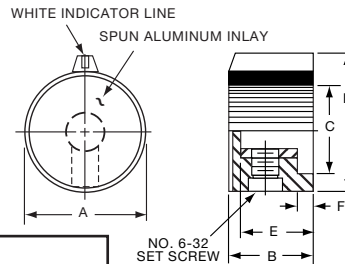

PKJ SERIES

Tyco		Straight Knurl with Bar Pointers and Indicator Line					
Electronics	Alcoswitch	A	B	C	D	E	F
7-1437624-5	PKJ50B1/8	.500(12.7)	.512(13.0)	.420(10.7)	.577(14.7)	.429(10.9)	.113(2.9)
7-1437624-4	*PKJ50B1/4	.500(12.7)	.512(13.0)	.420(10.7)	.577(14.7)	.429(10.9)	.113(2.9)
7-1437624-6	PKJ60B1/4	.630(16.0)	.530(13.5)	.468(11.9)	.758(19.3)	.440(11.2)	.110(2.8)
7-1437624-7	PKJ70B1/4	.760(19.3)	.555(14.1)	.545(13.8)	.915(23.2)	.450(11.4)	.118(3.0)