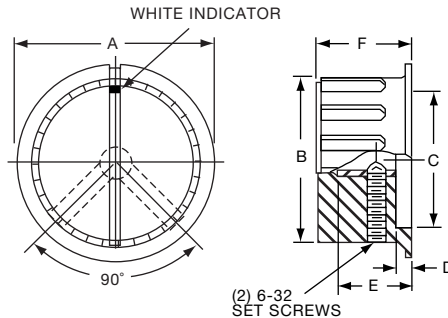

PKX SERIES

Tyco Ribbed Body, Matte Finish with White Square Indicator on Top							
Electronics	Alcoswitch	A	B	C	D	E	F
1-1437625-1	PKX100B1/4	1.17(29.7)	.970(24.6)	.780(19.81)	.114(2.90)	.570(14.48)	.674(17.12)
1-1437625-2	PKX110B1/4	1.37(34.8)	1.120(28.45)	.940(23.88)	.100(2.54)	.527(13.38)	.705(17.91)
1-1437625-3	PKX130B1/4	1.57(40.0)	1.308(33.22)	1.09(27.6)	.118(3.00)	.623(15.82)	.750(19.05)

K

P Series