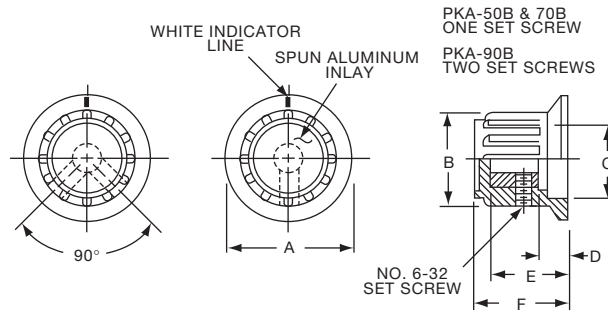

Knobs, Molded Phenolic

PKA SERIES

Tyco Electronics Alcoswitch		Ribbed with Line Indicator on Skirt					
		A	B	C	D	E	F
1-1437624-1	PKA50B1/8	.795(20.2)	.580(14.7)	.540(13.7)	.080(2.03)	.450(11.4)	.590(15.0)
1-1437624-0	PKA50B1/4	.795(20.2)	.580(14.7)	.540(13.7)	.080(2.03)	.450(11.4)	.590(15.0)
1-1437624-4	PKA55B1/8	.780(19.8)	.580(14.7)	.475(12.1)	.135(3.43)	.585(14.9)	.675(17.2)
1-1437624-3	PKA55B1/4	.780(19.8)	.580(14.7)	.475(12.1)	.135(3.43)	.585(14.9)	.675(17.2)
1-1437624-5	PKA70B1/4	.980(24.9)	.740(18.8)	.680(17.3)	.118(3.00)	.650(16.5)	.750(19.1)
1-1437624-7	PKA90B1/4	1.375(34.9)	.970(24.6)	.670(17.0)	.195(4.95)	.750(19.1)	.840(21.3)