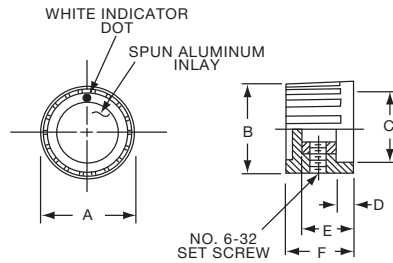

PK SERIES

Tyco		Serrated with Dot Indicator on Top					
Electronics	Alcoswitch	A	B	C	D	E	F
1437624-4	PK1100B1/8	.700(17.8)	.643(16.3)	.565(14.35)	.125(3.18)	.453(11.51)	.530(13.5)

K

P Series