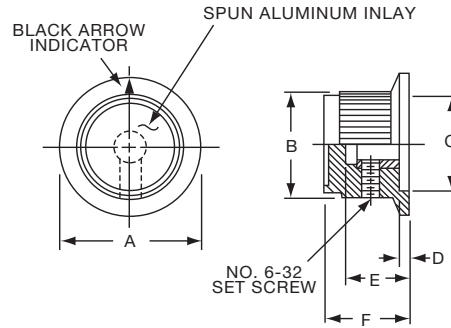

PKD SERIES

		Straight Knurl Aluminum Skirt w/Arrow Indicator					
Tyco Electronics	Alcoswitch	A	B	C	D	E	F
2-1437624-8	PKD60B1/8	.780(19.8)	.566(14.4)	.487(12.4)	.059(1.5)	.492(12.5)	.563(14.3)
2-1437624-7	PKD60B1/4	.780(19.8)	.566(14.4)	.487(12.4)	.059(1.5)	.492(12.5)	.563(14.3)
3-1437624-1	PKD70B1/4	1.02(25.9)	.750(19.1)	.700(17.8)	.080(2.0)	.490(12.5)	.610(15.5)
2-1437624-5	PKD100B1/4	1.29(32.8)	1.00(25.4)	.865(22.0)	.050(1.3)	.500(12.7)	.590(15.0)