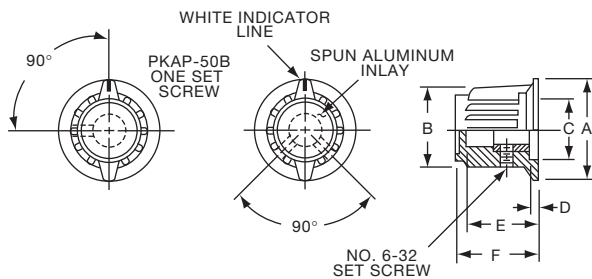

PKA SERIES

PKA50B1/4

PKA90B1/4

Tyco Electronics Alcoswitch		Ribbed with Line Indicator on Skirt					
		A	B	C	D	E	F
1-1437624-1	PKA50B1/8	.795(20.2)	.580(14.7)	.540(13.7)	.080(2.03)	.450(11.4)	.590(15.0)
1-1437624-0	PKA50B1/4	.795(20.2)	.580(14.7)	.540(13.7)	.080(2.03)	.450(11.4)	.590(15.0)
1-1437624-4	PKA55B1/8	.780(19.8)	.580(14.7)	.475(12.1)	.135(3.43)	.585(14.9)	.675(17.2)
1-1437624-3	PKA55B1/4	.780(19.8)	.580(14.7)	.475(12.1)	.135(3.43)	.585(14.9)	.675(17.2)
1-1437624-5	PKA70B1/4	.980(24.9)	.740(18.8)	.680(17.3)	.118(3.00)	.650(16.5)	.750(19.1)
1-1437624-7	PKA90B1/4	1.375(34.9)	.970(24.6)	.670(17.0)	.195(4.95)	.750(19.1)	.840(21.3)