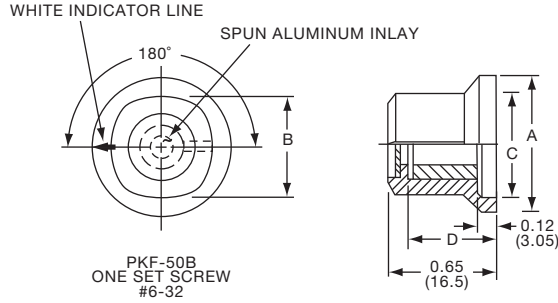

Knobs, Molded Phenolic

PKF SERIES

PKF-50B
ONE SET SCREW
#6-32

Tyco Plain Quadrate with Indicator Line & Arrow					
Electronics	Alcoswitch	A	B	C	D
5-1437624-5	PKF50B1/8	.670(17.0)	.454(11.53)	.570(14.48)	.520(13.2)