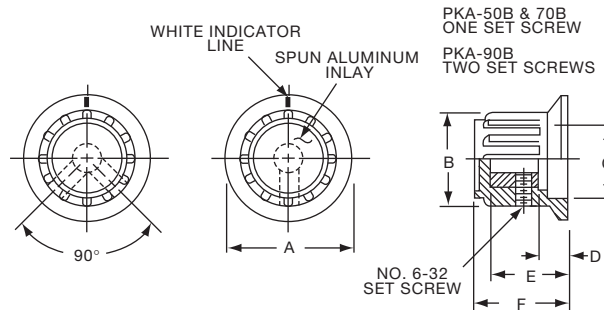

Knobs, Molded Phenolic

PKA SERIES

Tyco Electronics Alcoswitch		Ribbed with Line Indicator on Skirt					
		A	B	C	D	E	F
1-1437624-1	PKA50B1/8	.795(20.2)	.580(14.7)	.540(13.7)	.080(2.03)	.450(11.4)	.590(15.0)
1-1437624-0	PKA50B1/4	.795(20.2)	.580(14.7)	.540(13.7)	.080(2.03)	.450(11.4)	.590(15.0)
1-1437624-4	PKA55B1/8	.780(19.8)	.580(14.7)	.475(12.1)	.135(3.43)	.585(14.9)	.675(17.2)
1-1437624-3	PKA55B1/4	.780(19.8)	.580(14.7)	.475(12.1)	.135(3.43)	.585(14.9)	.675(17.2)
1-1437624-5	PKA70B1/4	.980(24.9)	.740(18.8)	.680(17.3)	.118(3.00)	.650(16.5)	.750(19.1)
1-1437624-7	PKA90B1/4	1.375(34.9)	.970(24.6)	.670(17.0)	.195(4.95)	.750(19.1)	.840(21.3)