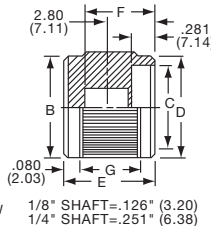

KN SERIES

Tyco Straight Knurl with Arrowhead Indicator								
Electronics	Alcoswitch	Color	A	B	C	D	E	G
5-1437622-1	KN501A1/8	Natural	.500(12.7)	.445(11.3)	.374(9.50)	.445(11.3)	.625(15.9)	.512(13.0)
5-1437622-0	KN501A1/4	Natural	.500(12.7)	.445(11.3)	.374(9.50)	.445(11.3)	.625(15.9)	.512(13.0)
5-1437622-3	KN501B1/8	Black	.500(12.7)	.445(11.3)	.374(9.50)	.445(11.3)	.625(15.9)	.512(13.0)
5-1437622-2	KN501B1/4	Black	.500(12.7)	.445(11.3)	.374(9.50)	.445(11.3)	.625(15.9)	.512(13.0)
6-1437622-2	KN701A1/4	Natural	.750(19.1)	.695(17.7)	.590(15.0)	.695(17.7)	.625(15.9)	.512(13.0)
6-1437622-3	KN701B1/4	Black	.750(19.1)	.695(17.7)	.590(15.0)	.695(17.7)	.625(15.9)	.512(13.0)
Two Toned			Body-Top					
5-1437622-5	KN501BA1/8	Blk. - Ntl.	.500(12.7)	.445(11.3)	.374(9.50)	.445(11.3)	.625(15.9)	.512(13.0)
5-1437622-4	KN501BA1/4	Blk. - Ntl.	.500(12.7)	.445(11.3)	.374(9.50)	.445(11.3)	.625(15.9)	.512(13.0)
6-1437622-5	KN701BA1/8	Blk. - Ntl.	.750(19.1)	.695(17.7)	.590(15.0)	.695(17.7)	.625(15.9)	.512(13.0)
6-1437622-4	KN701BA1/4	Blk. - Ntl.	.750(19.1)	.695(17.7)	.590(15.0)	.695(17.7)	.625(15.9)	.512(13.0)

KN SERIES