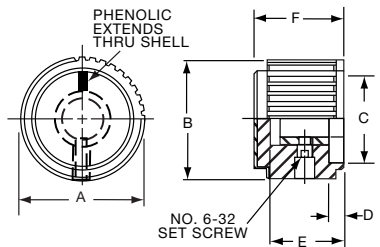

PKN SERIES

Line Indicator on Natural Aluminum Spin Cap							
Tyco							
Electronics	Alcoswitch	A	B	C	D	E	F
8-1437624-2	PKN60B1/8	.591(15.0)	.579(14.7)	.394(10.0)	.079(2.01)	.394(10.0)	.453(11.5)
	PKN60B1/4	.591(15.0)	.579(14.7)	.394(10.0)	.079(2.01)	.394(10.0)	.453(11.5)
8-1437624-3	PKN70B1/4	.787(20.0)	.764(19.4)	.571(14.5)	.098(2.49)	.492(12.5)	.591(15.0)
8-1437624-4	PKN90B1/4	.984(25.0)	.957(24.3)	.748(19.0)	.098(2.49)	.591(15.0)	.689(17.5)

K

P Series