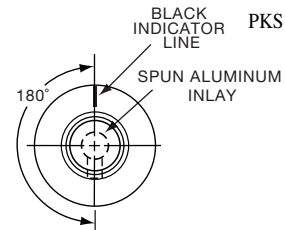

Knobs, Molded Phenolic

PKS SERIES

Tyco		Straight Knurl with Indicator Line on Skirt					
Electronics	Alcoswitch	A	B	C	D	E	F
9-1437624-5	PKS1104B1/4	1.12(28.5)	.567(14.4)	.620(15.8)	.090(2.29)	.510(12.95)	.670(17.0)

PKS SERIES

Tyco		Straight Knurl Aluminum Skirt Has Line or 0-9 Numbers						
Electronics	Alcoswitch	A	B	C	D	E	F	Marking
9-1437624-4	PKS1103B101/4	1.17(29.6)	.571(14.5)	.620(15.7)	.098(2.49)	.516(13.1)	.670(17.0)	Numbers
9-1437624-7	PKS1106B1/4	1.17(29.6)	.571(14.5)	.618(15.7)	.098(2.49)	.516(13.1)	.670(17.0)	Line
9-1437624-6	PKS1105B101/4	1.17(29.6)	.571(14.5)	.618(15.7)	.098(2.49)	.516(13.1)	.670(17.0)	Numbers

PKS SERIES

SPUN ALUMINUM INLAY

Tyco		Choice of Indicator Line or 0-9, 0-10, -5+5 Numerals						
Electronics	Alcoswitch	A	B	C	D	E	F	Marking
1437625-1	PKS1132B51/4	1.18(30.0)	.551(14.0)	.551(14.0)	.118(30.0)	.615(15.62)	.748(19.0)	+5-0-5
1437625-2	PKS1132B91/4	1.18(30.0)	.551(14.0)	.551(14.0)	.118(30.0)	.615(15.62)	.748(19.0)	0-9
9-1437624-9	PKS1132B101/4	1.18(30.0)	.551(14.0)	.551(14.0)	.118(30.0)	.615(15.62)	.748(19.0)	0-10
9-1437624-8	*PKS1132B1/4	1.18(30.0)	.551(14.0)	.551(14.0)	.118(30.0)	.615(15.62)	.748(19.0)	Indicator Line

*1 Set screw 180° from indicator line.