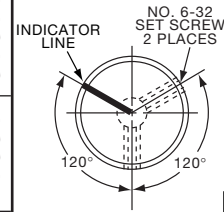

Tyco			Straight Knurl with Top and Side Indicator						
Electronics	Alcoswitch	Color	A	B	C	D	E	F	G
9-1437621-7	KLN500A1/8	Natural	.500(12.7)	0.445(11.3)	.374(9.50)	.281(7.14)	.625(15.9)	.512(13.0)	.527(13.4)
9-1437621-6	KLN500A1/4	Natural	.500(12.7)	0.445(11.3)	.374(9.50)	.281(7.14)	.625(15.9)	.512(13.0)	.527(13.4)
9-1437621-9	KLN500B1/8	Black	.500(12.7)	0.445(11.3)	.374(9.50)	.281(7.14)	.625(15.9)	.512(13.0)	.527(13.4)
9-1437621-8	KLN500B1/4	Black	.500(12.7)	0.445(11.3)	.374(9.50)	.281(7.14)	.625(15.9)	.512(13.0)	.527(13.4)
1437622-1	KLN500S1/4	Smoke	.500(12.7)	0.445(11.3)	.374(9.50)	.281(7.14)	.625(15.9)	.512(13.0)	.527(13.4)
1437622-2	KLN700A1/4	Natural	.740(18.8)	.685(17.4)	.591(15.0)	.281(7.14)	.625(15.9)	.512(13.0)	.527(13.4)
1437622-3	KLN700B1/4	Black	.740(18.8)	.685(17.4)	.591(15.0)	.281(7.14)	.625(15.9)	.512(13.0)	.527(13.4)
1437622-4	KLN700B1/8	Black	.740(18.8)	.685(17.4)	.591(15.0)	.281(7.14)	.625(15.9)	.512(13.0)	.527(13.4)
1437622-5	KLN700S1/4	Smoke	.740(18.8)	.685(17.4)	.591(15.0)	.281(7.14)	.625(15.9)	.512(13.0)	.527(13.4)
1437622-6	KLN900A1/4	Natural	.937(23.8)	.882(22.4)	0.709(18.0)	.281(7.14)	.625(15.9)	.512(13.0)	.527(13.4)
1437622-7	KLN900B1/4	Black	.937(23.8)	.882(22.4)	0.709(18.0)	.281(7.14)	.625(15.9)	.512(13.0)	.527(13.4)
1437622-8	KLN900S1/4	Smoke	.937(23.8)	.882(22.4)	0.709(18.0)	.281(7.14)	.625(15.9)	.512(13.0)	.527(13.4)
9-1437621-4	KLN1250A1/4	Natural	1.252(31.80)	1.195(30.35)	.984(25.0)	.281(7.14)	.625(15.9)	.512(13.0)	.527(13.4)
9-1437621-5	KLN1250B1/4	Black	1.252(31.80)	1.195(30.35)	.984(25.0)	.281(7.14)	.625(15.9)	.512(13.0)	.527(13.4)