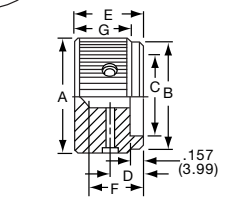

1/8" SHAFT=.126" (3.20)
1/4" SHAFT=.251" (6.38)