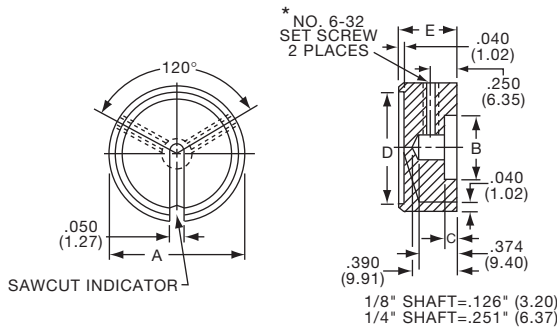

KHF500, 700, 900 1 set screw

Tyco			Plain Body with Top and Side Sawcut Indicator				
Electronics	Alcoswitch	Color	A	B	C	D	E
9-1437621-1	KHF500A1/4	Natural	.500(12.7)	.374(9.50)	.118(3.00)	.342(8.69)	.563(14.3)
9-1437621-2	KHF700A1/4	Natural	.740(18.8)	.590(15.0)	.118(3.00)	.592(15.0)	.563(14.3)
9-1437621-3	KHF900A1/4	Natural	.937(23.8)	.708(18.0)	.118(3.00)	.779(19.8)	.563(14.3)
*9-1437621-0	KHF1250A1/4	Natural	1.23(31.8)	.984(25.0)	.118(3.00)	1.08(27.5)	.563(14.3)

KLN SERIES

Tyco			Straight Knurl with Top and Side Indicator						
Electronics	Alcoswitch	Color	A	B	C	D	E	F	G
9-1437621-7	KLN500A1/8	Natural	.500(12.7)	0.445(11.3)	.374(9.50)	.281(7.14)	.625(15.9)	.512(13.0)	.527(13.4)
9-1437621-6	KLN500A1/4	Natural	.500(12.7)	0.445(11.3)	.374(9.50)	.281(7.14)	.625(15.9)	.512(13.0)	.527(13.4)
9-1437621-9	KLN500B1/8	Black	.500(12.7)	0.445(11.3)	.374(9.50)	.281(7.14)	.625(15.9)	.512(13.0)	.527(13.4)
9-1437621-8	KLN500B1/4	Black	.500(12.7)	0.445(11.3)	.374(9.50)	.281(7.14)	.625(15.9)	.512(13.0)	.527(13.4)
1437622-1	KLN500S1/4	Smoke	.500(12.7)	0.445(11.3)	.374(9.50)	.281(7.14)	.625(15.9)	.512(13.0)	.527(13.4)
1437622-2	KLN700A1/4	Natural	.740(18.8)	.685(17.4)	.591(15.0)	.281(7.14)	.625(15.9)	.512(13.0)	.527(13.4)
1437622-3	KLN700B1/4	Black	.740(18.8)	.685(17.4)	.591(15.0)	.281(7.14)	.625(15.9)	.512(13.0)	.527(13.4)
1437622-4	KLN700B1/8	Black	.740(18.8)	.685(17.4)	.591(15.0)	.281(7.14)	.625(15.9)	.512(13.0)	.527(13.4)
1437622-5	KLN700S1/4	Smoke	.740(18.8)	.685(17.4)	.591(15.0)	.281(7.14)	.625(15.9)	.512(13.0)	.527(13.4)
1437622-6	KLN900A1/4	Natural	.937(23.8)	.882(22.4)	0.709(18.0)	.281(7.14)	.625(15.9)	.512(13.0)	.527(13.4)
1437622-7	KLN900B1/4	Black	.937(23.8)	.882(22.4)	0.709(18.0)	.281(7.14)	.625(15.9)	.512(13.0)	.527(13.4)
1437622-8	KLN900S1/4	Smoke	.937(23.8)	.882(22.4)	0.709(18.0)	.281(7.14)	.625(15.9)	.512(13.0)	.527(13.4)
9-1437621-4	KLN1250A1/4	Natural	1.252(31.80)	1.195(30.35)	.984(25.0)	.281(7.14)	.625(15.9)	.512(13.0)	.527(13.4)
9-1437621-5	KLN1250B1/4	Black	1.252(31.80)	1.195(30.35)	.984(25.0)	.281(7.14)	.625(15.9)	.512(13.0)	.527(13.4)