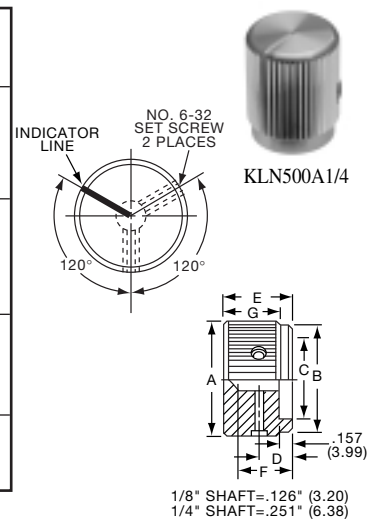

Tyco			Straight Knurl with Top and Side Indicator						
Electronics	Alcoswitch	Color	A	B	C	D	E	F	G
9-1437621-7	KLN500A1/8	Natural	.500(12.7)	0.445(11.3)	.374(9.50)	.281(7.14)	.625(15.9)	.512(13.0)	.527(13.4)
9-1437621-6	KLN500A1/4	Natural	.500(12.7)	0.445(11.3)	.374(9.50)	.281(7.14)	.625(15.9)	.512(13.0)	.527(13.4)
9-1437621-9	KLN500B1/8	Black	.500(12.7)	0.445(11.3)	.374(9.50)	.281(7.14)	.625(15.9)	.512(13.0)	.527(13.4)
9-1437621-8	KLN500B1/4	Black	.500(12.7)	0.445(11.3)	.374(9.50)	.281(7.14)	.625(15.9)	.512(13.0)	.527(13.4)
1437622-1	KLN500S1/4	Smoke	.500(12.7)	0.445(11.3)	.374(9.50)	.281(7.14)	.625(15.9)	.512(13.0)	.527(13.4)
1437622-2	KLN700A1/4	Natural	.740(18.8)	.685(17.4)	.591(15.0)	.281(7.14)	.625(15.9)	.512(13.0)	.527(13.4)
1437622-3	KLN700B1/4	Black	.740(18.8)	.685(17.4)	.591(15.0)	.281(7.14)	.625(15.9)	.512(13.0)	.527(13.4)
1437622-4	KLN700B1/8	Black	.740(18.8)	.685(17.4)	.591(15.0)	.281(7.14)	.625(15.9)	.512(13.0)	.527(13.4)
1437622-5	KLN700S1/4	Smoke	.740(18.8)	.685(17.4)	.591(15.0)	.281(7.14)	.625(15.9)	.512(13.0)	.527(13.4)
1437622-6	KLN900A1/4	Natural	.937(23.8)	.882(22.4)	0.709(18.0)	.281(7.14)	.625(15.9)	.512(13.0)	.527(13.4)
1437622-7	KLN900B1/4	Black	.937(23.8)	.882(22.4)	0.709(18.0)	.281(7.14)	.625(15.9)	.512(13.0)	.527(13.4)
1437622-8	KLN900S1/4	Smoke	.937(23.8)	.882(22.4)	0.709(18.0)	.281(7.14)	.625(15.9)	.512(13.0)	.527(13.4)
9-1437621-4	KLN1250A1/4	Natural	1.252(31.80)	1.195(30.35)	.984(25.0)	.281(7.14)	.625(15.9)	.512(13.0)	.527(13.4)
9-1437621-5	KLN1250B1/4	Black	1.252(31.80)	1.195(30.35)	.984(25.0)	.281(7.14)	.625(15.9)	.512(13.0)	.527(13.4)