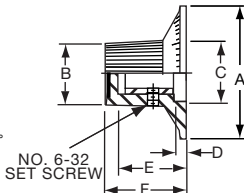

Knobs, Molded Phenolic

PKS SERIES

Tyco		Straight Knurl with Indicator Line on Skirt					
Electronics	Alcoswitch	A	B	C	D	E	F
9-1437624-5	PKS1104B1/4	1.12(28.5)	.567(14.4)	.620(15.8)	.090(2.29)	.510(12.95)	.670(17.0)

PKS SERIES

Tyco		Straight Knurl Aluminum Skirt Has Line or 0-9 Numbers						
Electronics	Alcoswitch	A	B	C	D	E	F	Marking
9-1437624-4	PKS1103B101/4	1.17(29.6)	.571(14.5)	.620(15.7)	.098(2.49)	.516(13.1)	.670(17.0)	Numbers
9-1437624-7	PKS1106B1/4	1.17(29.6)	.571(14.5)	.618(15.7)	.098(2.49)	.516(13.1)	.670(17.0)	Line
9-1437624-6	PKS1105B101/4	1.17(29.6)	.571(14.5)	.618(15.7)	.098(2.49)	.516(13.1)	.670(17.0)	Numbers

PKS SERIES

SPUN ALUMINUM INLAY

+5-5

Tyco		Choice of Indicator Line or 0-9, 0-10, -5+5 Numerals						
Electronics	Alcoswitch	A	B	C	D	E	F	Marking
1437625-1	PKS1132B51/4	1.18(30.0)	.551(14.0)	.551(14.0)	.118(30.0)	.615(15.62)	.748(19.0)	+5-0-5
1437625-2	PKS1132B91/4	1.18(30.0)	.551(14.0)	.551(14.0)	.118(30.0)	.615(15.62)	.748(19.0)	0-9
9-1437624-9	PKS1132B101/4	1.18(30.0)	.551(14.0)	.551(14.0)	.118(30.0)	.615(15.62)	.748(19.0)	0-10
9-1437624-8	*PKS1132B1/4	1.18(30.0)	.551(14.0)	.551(14.0)	.118(30.0)	.615(15.62)	.748(19.0)	Indicator Line

*1 Set screw 180° from indicator line.