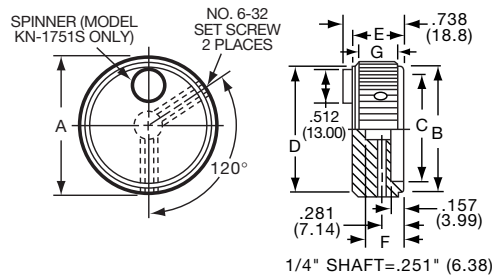

KN SERIES

Tyco Straight Knurl with & without "Fingertip" Spinner								
Electronics	Alcoswitch	Color	A	B	C	D	E	G
Less Indicator								
3-1437622-2	KN1751A1/4	Natural	1.75(44.5)	1.55(39.4)	1.38(35.1)	1.65(41.9)	.620(15.0)	.508(12.9)
3-1437622-6	KN1751B1/4	Black	1.75(44.5)	1.55(39.4)	1.38(35.1)	1.65(41.9)	.620(15.8)	.508(12.9)
Two Toned								
3-1437622-3	KN1751AB1/4	Ntl. - Blk.	1.75(44.5)	1.55(39.4)	1.38(35.1)	1.65(41.9)	.620(15.8)	.508(12.9)
3-1437622-7	KN1751BA1/4	Blk. - Natural	1.75(44.5)	1.55(39.4)	1.38(35.1)	1.65(41.9)	.620(15.8)	.508(12.9)
With Indicator								
3-1437622-5	KN1750A1/4	Natural	1.75(44.5)	1.55(39.4)	1.38(35.1)	1.65(41.9)	.620(15.8)	.508(12.9)
3-1437622-1	KN1750B1/4	Black	1.75(44.5)	1.55(39.4)	1.38(35.1)	1.65(41.9)	.620(15.8)	.508(12.9)
With Spinner/Less Indicator								
3-1437622-5	KN1751AS1/4	Natural	1.75(44.5)	1.55(39.4)	1.38(35.1)	1.65(41.9)	.620(15.8)	.508(12.9)
3-1437622-8	KN1751BS1/4	Black	1.75(44.5)	1.55(39.4)	1.38(35.1)	1.65(41.9)	.620(15.8)	.508(12.9)

K

K Series

K8