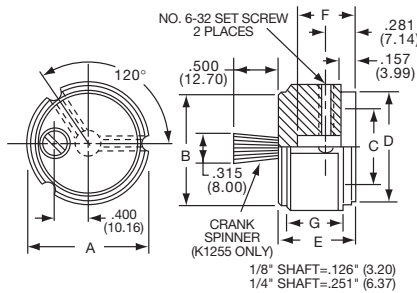

Knobs, Machined Aluminum

K SERIES

K700B1/4

Tyco 3 Flute Design with and without Indicator Line									
Electronics	Alcoswitch	Color	A	B	C	D	E	F	G
1437621-7	K500A1/8	Natural	.500(12.7)	.430(10.9)	.374(9.50)	.430(10.9)	.625(15.9)	.429(10.9)	.512(13.0)
1437621-6	K500A1/4	Natural	.500(12.7)	.430(10.9)	.374(9.50)	.430(10.9)	.625(15.9)	.429(10.9)	.512(13.0)
1437621-9	K500B1/8	Black	.500(12.7)	.430(10.9)	.374(9.50)	.430(10.9)	.625(15.9)	.429(10.9)	.512(13.0)
1437621-8	K500B1/4	Black	.500(12.7)	.430(10.9)	.374(9.50)	.430(10.9)	.625(15.9)	.429(10.9)	.512(13.0)
1-1437621-0	K700A1/4	Natural	.740(18.8)	.655(16.6)	.591(15.0)	.655(16.6)	.625(15.9)	.429(10.9)	.512(13.0)
1-1437621-1	K700B1/4	Black	.740(18.8)	.655(16.6)	.591(15.0)	.655(16.6)	.625(15.9)	.429(10.9)	.512(13.0)
1-1437621-3	K900A1/4	Natural	.937(23.8)	.817(20.8)	.709(18.0)	.817(20.8)	.625(15.9)	.429(10.9)	.512(13.0)
1-1437621-4	K900B1/4	Black	.937(23.8)	.817(20.8)	.709(18.0)	.817(20.8)	.625(15.9)	.429(10.9)	.512(13.0)
1437621-2	K1250A1/4	Natural	1.25(31.8)	1.11(28.2)	.984(25.0)	1.11(28.2)	.750(19.1)	.554(14.1)	.630(16.00)
1437621-3	K1250B1/4	Black	1.25(31.8)	1.11(28.2)	.984(25.0)	1.11(28.2)	.750(19.1)	.554(14.1)	.630(16.00)
Less Indicator									
1437621-4	K1251B1/4	Black	1.25(31.8)	1.11(28.2)	.984(25.0)	1.11(28.2)	.750(19.1)	.554(14.1)	.630(16.00)
With Crank Spinner + Less Indicator									
	K1255A1/4	Natural	1.25(21.8)	1.11(28.2)	.984(25.0)	1.11(28.2)	.750(19.1)	.554(14.1)	.630(16.00)
1437621-5	K1255B1/4	Black	1.25(31.8)	1.11(28.2)	.984(25.0)	1.11(28.2)	.750(19.1)	.554(14.1)	.630(16.00)