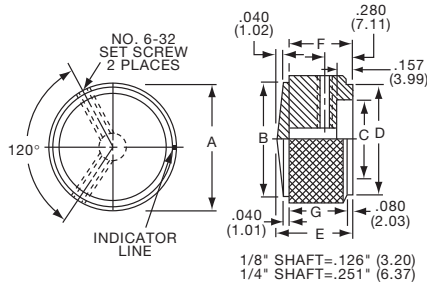

Knobs, Machined Aluminum

KD SERIES

Tyco Diamond Knurl with Indicator Line									
Electronics	Alcoswitch	Color	A	B	C	D	E	F	G
7-1437621-1	KD500A1/8	Natural	.500(12.7)	.430(10.9)	.380(9.65)	.430(10.9)	.630(16.0)	.510(13.0)	.470(11.9)
7-1437621-0	KD500A1/4	Natural	.500(12.7)	.430(10.9)	.380(9.65)	.430(10.9)	.630(16.0)	.510(13.0)	.470(11.9)
7-1437621-3	KD500B1/8	Black	.500(12.7)	.430(10.9)	.380(9.65)	.430(10.9)	.630(16.0)	.510(13.0)	.470(11.9)
7-1437621-2	KD500B1/4	Black	.500(12.7)	.430(10.9)	.380(9.65)	.430(10.9)	.630(16.0)	.510(13.0)	.470(11.9)
7-1437621-4	KD700A1/4	Natural	.750(19.1)	.660(16.8)	.590(15.0)	.660(16.8)	.630(16.0)	.510(13.0)	.470(11.9)
7-1437621-5	KD700B1/4	Black	.750(19.1)	.660(16.8)	.590(15.0)	.660(16.8)	.630(16.0)	.510(13.0)	.470(11.9)
7-1437621-6	KD900A1/4	Natural	.940(23.9)	.820(20.8)	.710(18.0)	.820(20.8)	.630(16.0)	.510(13.0)	.470(11.9)
7-1437621-7	KD900B1/4	Black	.940(23.9)	.820(20.8)	.710(18.0)	.820(20.8)	.630(16.0)	.510(13.0)	.470(11.9)
6-1437621-8	KD1250A1/4	Natural	1.25(31.8)	1.11(28.2)	.980(24.9)	1.11(28.2)	.750(19.1)	.630(16.0)	.590(15.0)
6-1437621-9	KD1250B1/4	Black	1.25(31.8)	1.11(28.2)	.980(24.9)	1.11(28.2)	.750(19.1)	.630(16.0)	.590(15.0)

KE SERIES