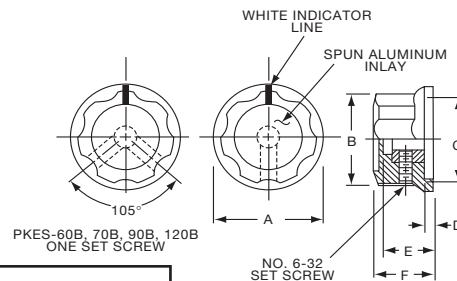

Knobs, Molded Phenolic

PKDT SERIES

Tyco Black Spin Cap with "Diamond Cut" and Arrow Indicator							
Electronics	Alcoswitch	A	B	C	D	E	F
3-1437624-9	PKDT70B1/4	1.03(26.0)	.738(18.8)	.720(18.3)	.098(2.49)	.500(12.7)	.635(16.1)
3-1437624-3	PKDT100B1/4	1.29(32.8)	1.02(25.9)	.860(21.8)	.042(1.07)	.500(12.7)	.638(16.2)

PKDT SERIES

Tyco Black Spin Cap with "Diamond Cut" & 0-10 Numerals							
Electronics	Alcoswitch	A	B	C	D	E	F
3-1437624-8	PKDT60B101/8	.778(19.8)	.605(15.4)	.560(12.5)	.060(1.53)	.392(9.96)	.562(14.3)
4-1437624-0	PKDT70B101/4	1.03(26.0)	.738(18.8)	.720(18.3)	.098(2.49)	.500(12.7)	.635(16.1)
3-1437624-4	PKDT100B101/4	1.29(32.8)	1.02(25.9)	.860(21.8)	.042(1.07)	.500(12.7)	.638(16.2)

PKE SERIES

Tyco Fluted with Indicator Line					
Electronics	Alcoswitch	A	B	C	E
4-1437624-4	PKE60B1/8	.626(15.9)	.472(12.0)	.091(2.31)	.394(10.0)
4-1437624-3	PKE60B1/4	.626(15.9)	.472(12.0)	.091(2.31)	.394(10.0)
4-1437624-5	PKE90B1/4	.890(22.6)	.724(18.4)	.098(2.49)	.480(12.2)

PKES SERIES

Tyco Fluted with Skirt and Indicator Line							
Electronics	Alcoswitch	A	B	C	D	E	F
5-1437624-1	PKES60B1/8	.748(19.0)	.618(15.7)	.460(11.7)	.090(2.29)	.370(9.40)	.470(11.9)
5-1437624-0	PKES60B1/4	.748(19.0)	.618(15.7)	.460(11.7)	.090(2.29)	.370(9.40)	.470(11.9)
5-1437624-2	PKES70B1/4	.855(21.7)	.744(18.9)	.705(17.9)	.080(2.03)	.421(10.7)	.526(13.4)
5-1437624-3	PKES90B1/4	1.01(25.7)	.889(22.6)	.846(21.5)	.079(2.01)	.421(10.7)	.570(14.5)
4-1437624-6	PKES120B1/4	1.30(32.9)	1.16(29.5)	1.02(25.9)	.118(3.00)	.500(12.7)	.628(16.0)
4-1437624-7	PKES140B1/4	1.50(38.1)	1.37(34.9)	1.22(30.9)	.118(3.00)	.540(13.7)	.693(17.6)
4-1437624-8	PKES150B1/4	1.77(44.9)	1.55(39.4)	1.41(35.9)	.118(3.00)	.733(18.6)	.831(21.1)