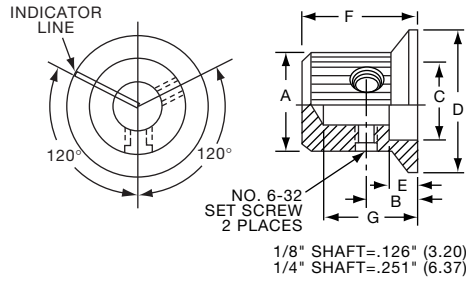

KLN500A1/4

**Knobs, Machined Aluminum**

**KLNS SERIES**

KLNS500B1/8

KLNS900B1/4

Tyco Straight Knurl with Indicator Line on Top, Side and Skirt								
Electronics	Alcoswitch	Color	A	B	C	D	E	G
1-1437622-6	KLNS500A1/8	Natural	.500(12.7)	.280(7.11)	.380(9.65)	.750(19.0)	.160(4.07)	.630(16.0)
1-1437622-5	KLNS500A1/4	Natural	.500(12.7)	.280(7.11)	.380(9.65)	.750(19.0)	.160(4.07)	.630(16.0)
1-1437622-8	KLNS500B1/8	Black	.500(12.7)	.280(7.11)	.380(9.65)	.750(19.0)	.160(4.07)	.630(16.0)
1-1437622-7	KLNS500B1/4	Black	.500(12.7)	.280(7.11)	.380(9.65)	.750(19.0)	.160(4.07)	.630(16.0)
2-1437622-0	KLNS700A1/4	Natural	.750(19.0)	.280(7.11)	.590(14.9)	1.13(28.7)	.160(4.07)	.630(16.0)
2-1437622-1	KLNS700B1/4	Black	.750(19.0)	.280(7.11)	.590(14.9)	1.13(28.7)	.160(4.07)	.630(16.0)
2-1437622-2	KLNS900A1/4	Natural	.940(23.9)	.280(7.11)	.710(18.0)	1.40(35.5)	.160(4.07)	.630(16.0)
2-1437622-3	KLNS900B1/4	Black	.940(23.9)	.280(7.11)	.710(18.0)	1.40(35.5)	.160(4.07)	.630(16.0)