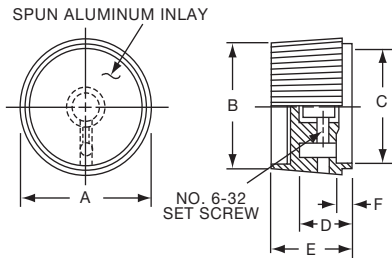

KUS700B1/4

Note: KUS402B1/8 has #4.40 setscrew

**Knobs, Molded Phenolic**

**PH SERIES**

PH15181/4

Tyco		Straight Knurl Less Indicator Line					
Electronics	Alcoswitch	A	B	C	D	E	F
1437624-2	PH15181/4	.996(25.3)	.972(24.7)	.799(20.3)	.472(12.0)	.669(17.0)	.157(3.99)

**PK SERIES**

PK50B1/8

PK701/4

Tyco		Straight Knurl with Dot Indicator on Skirt					
Electronics	Alcoswitch	A	B	C	D	E	F
1437624-7	PK50B1/8	.748(19.0)	.570(14.5)	.500(12.70)	.055(1.40)	.460(11.7)	.550(13.97)
1437624-6	PK50B1/4	.748(19.0)	.570(14.5)	.500(12.70)	.055(1.40)	.460(11.7)	.550(13.97)
1437624-8	PK70B1/4	.984(25.0)	.728(18.5)	.710(18.03)	.079(2.01)	.500(12.7)	.590(14.99)
1437624-9	PK90B1/4	1.25(31.8)	.985(25.0)	.870(22.01)	.098(2.49)	.470(11.9)	.595(15.10)