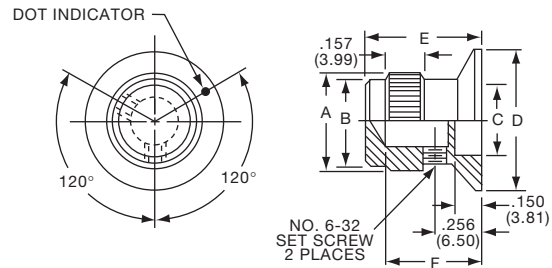

KES SERIES

Tyco Knurl Grip with Dot Indicator on Skirt								
Electronics	Alcoswitch	Color	A	B	C	D	F	
8-1437621-4	KES500AB1/8	Ntl. - Blk.	.500(12.7)	.460(11.7)	.382(9.70)	.750(19.1)	.625(15.9)	.512(13.0)
8-1437621-3	KES500AB1/4	Ntl. - Blk.	.500(12.7)	.460(11.7)	.382(9.70)	.750(19.1)	.625(15.9)	.512(13.0)
8-1437621-5	KES700AB1/4	Ntl. - Blk.	.750(19.1)	.710(18.1)	.630(16.0)	1.13(28.7)	.625(15.9)	.512(13.0)
	KES900AB1/4	Ntl. - Blk.	.937(23.8)	.897(22.8)	.787(20.0)	1.44(36.6)	.625(15.9)	.512(13.0)

K

K Series