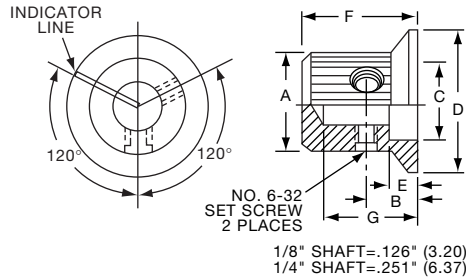

Knobs, Machined Aluminum

KLNS SERIES

Tyco Straight Knurl with Indicator Line on Top, Side and Skirt								
Electronics	Alcoswitch	Color	A	B	C	D	E	G
1-1437622-6	KLNS500A1/8	Natural	.500(12.7)	.280(7.11)	.380(9.65)	.750(19.0)	.160(4.07)	.630(16.0)
1-1437622-5	KLNS500A1/4	Natural	.500(12.7)	.280(7.11)	.380(9.65)	.750(19.0)	.160(4.07)	.630(16.0)
1-1437622-8	KLNS500B1/8	Black	.500(12.7)	.280(7.11)	.380(9.65)	.750(19.0)	.160(4.07)	.630(16.0)
1-1437622-7	KLNS500B1/4	Black	.500(12.7)	.280(7.11)	.380(9.65)	.750(19.0)	.160(4.07)	.630(16.0)
2-1437622-0	KLNS700A1/4	Natural	.750(19.0)	.280(7.11)	.590(14.9)	1.13(28.7)	.160(4.07)	.630(16.0)
2-1437622-1	KLNS700B1/4	Black	.750(19.0)	.280(7.11)	.590(14.9)	1.13(28.7)	.160(4.07)	.630(16.0)
2-1437622-2	KLNS900A1/4	Natural	.940(23.9)	.280(7.11)	.710(18.0)	1.40(35.5)	.160(4.07)	.630(16.0)
2-1437622-3	KLNS900B1/4	Black	.940(23.9)	.280(7.11)	.710(18.0)	1.40(35.5)	.160(4.07)	.630(16.0)

KN SERIES

NO. 6-32 SET SCREW 2 PLACES
1/8" SHAFT=.126" (3.20)
1/4" SHAFT=.251" (6.38)

Tyco Straight Knurl with Arrowhead Indicator								
Electronics	Alcoswitch	Color	A	B	C	D	E	G
5-1437622-1	KN501A1/8	Natural	.500(12.7)	.445(11.3)	.374(9.50)	.445(11.3)	.625(15.9)	.512(13.0)
5-1437622-0	KN501A1/4	Natural	.500(12.7)	.445(11.3)	.374(9.50)	.445(11.3)	.625(15.9)	.512(13.0)
5-1437622-3	KN501B1/8	Black	.500(12.7)	.445(11.3)	.374(9.50)	.445(11.3)	.625(15.9)	.512(13.0)
5-1437622-2	KN501B1/4	Black	.500(12.7)	.445(11.3)	.374(9.50)	.445(11.3)	.625(15.9)	.512(13.0)
6-1437622-2	KN701A1/4	Natural	.750(19.1)	.695(17.7)	.590(15.0)	.695(17.7)	.625(15.9)	.512(13.0)
6-1437622-3	KN701B1/4	Black	.750(19.1)	.695(17.7)	.590(15.0)	.695(17.7)	.625(15.9)	.512(13.0)
Two Toned			Body-Top					
5-1437622-5	KN501BA1/8	Blk. - Ntl.	.500(12.7)	.445(11.3)	.374(9.50)	.445(11.3)	.625(15.9)	.512(13.0)
5-1437622-4	KN501BA1/4	Blk. - Ntl.	.500(12.7)	.445(11.3)	.374(9.50)	.445(11.3)	.625(15.9)	.512(13.0)
6-1437622-5	KN701BA1/8	Blk. - Ntl.	.750(19.1)	.695(17.7)	.590(15.0)	.695(17.7)	.625(15.9)	.512(13.0)
6-1437622-4	KN701BA1/4	Blk. - Ntl.	.750(19.1)	.695(17.7)	.590(15.0)	.695(17.7)	.625(15.9)	.512(13.0)