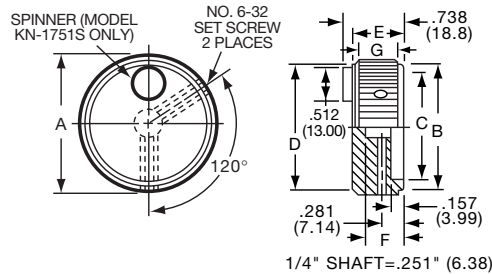

KN SERIES

1/4" SHAFT=.251" (6.38)

Tyco Straight Knurl with & without "Fingertip" Spinner										
Electronics	Alcoswitch	Color	A	B	C	D	E	F	G	
Less Indicator										
3-1437622-2	KN1751A1/4	Natural	1.75(44.5)	1.55(39.4)	1.38(35.1)	1.65(41.9)	.620(15.0)	.508(12.9)	.480(12.2)	
3-1437622-6	KN1751B1/4	Black	1.75(44.5)	1.55(39.4)	1.38(35.1)	1.65(41.9)	.620(15.8)	.508(12.9)	.480(12.2)	
Two Toned			Body - Top							
3-1437622-3	KN1751AB1/4	Ntl. - Blk.	1.75(44.5)	1.55(39.4)	1.38(35.1)	1.65(41.9)	.620(15.8)	.508(12.9)	.480(12.2)	
3-1437622-7	KN1751BA1/4	Blk. - Natural	1.75(44.5)	1.55(39.4)	1.38(35.1)	1.65(41.9)	.620(15.8)	.508(12.9)	.480(12.2)	
With Indicator										
3-1437622-5	KN1750A1/4	Natural	1.75(44.5)	1.55(39.4)	1.38(35.1)	1.65(41.9)	.620(15.8)	.508(12.9)	.480(12.2)	
3-1437622-1	KN1750B1/4	Black	1.75(44.5)	1.55(39.4)	1.38(35.1)	1.65(41.9)	.620(15.8)	.508(12.9)	.480(12.2)	
With Spinner/Less Indicator										
3-1437622-5	KN1751AS1/4	Natural	1.75(44.5)	1.55(39.4)	1.38(35.1)	1.65(41.9)	.620(15.8)	.508(12.9)	.480(12.2)	
3-1437622-8	KN1751BS1/4	Black	1.75(44.5)	1.55(39.4)	1.38(35.1)	1.65(41.9)	.620(15.8)	.508(12.9)	.480(12.2)	

K

K Series

K8