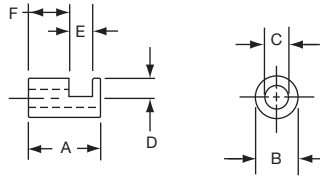

Knob Accessories

ACCESSORIES

Tyco		Shaft Hole Size Adaptors					
Electronics	Alcoswitch	A	B	C	D	E	F
9-1437627-6	KR1 (1/4"TO1/8")	.374(9.50)	.250(6.35)	.128(3.25)	.122(3.10)	.217(5.51)	.122(3.10)
9-1437627-7	KR2 (1/4"TO3/16")	.375(9.53)	.250(6.35)	.190(4.83)	.122(3.10)	.216(5.49)	.123(3.12)
9-1437627-8	KR3 (1/4"TO4MM)	.375(9.53)	.248(6.30)	.161(4.09)	.122(3.10)	.216(5.49)	.123(3.12)