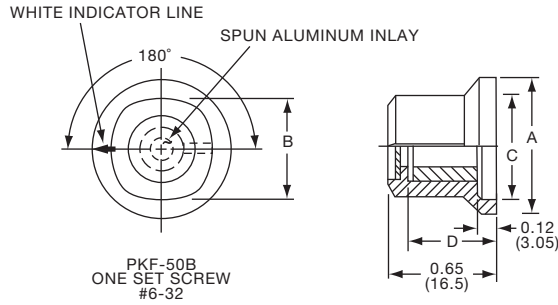

Knobs, Molded Phenolic

PKF SERIES

Tyco		Plain Quadrate with Indicator Line & Arrow			
Electronics	Alcoswitch	A	B	C	D
5-1437624-5	PKF50B1/8	.670(17.0)	.454(11.53)	.570(14.48)	.520(13.2)