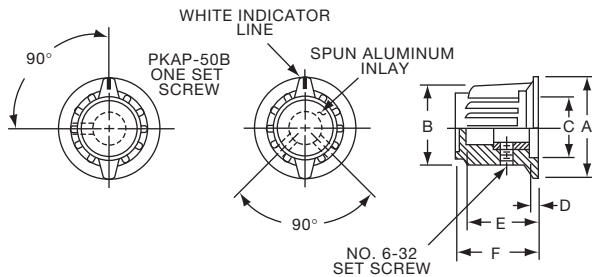

**Knobs, Molded Phenolic**

**PKA SERIES**

PKA50B1/4

PKA90B1/4

Tyco Electronics Alcoswitch		Ribbed with Line Indicator on Skirt					
		A	B	C	D	E	F
1-1437624-1	PKA50B1/8	.795(20.2)	.580(14.7)	.540(13.7)	.080(2.03)	.450(11.4)	.590(15.0)
1-1437624-0	PKA50B1/4	.795(20.2)	.580(14.7)	.540(13.7)	.080(2.03)	.450(11.4)	.590(15.0)
1-1437624-4	PKA55B1/8	.780(19.8)	.580(14.7)	.475(12.1)	.135(3.43)	.585(14.9)	.675(17.2)
1-1437624-3	PKA55B1/4	.780(19.8)	.580(14.7)	.475(12.1)	.135(3.43)	.585(14.9)	.675(17.2)
1-1437624-5	PKA70B1/4	.980(24.9)	.740(18.8)	.680(17.3)	.118(3.00)	.650(16.5)	.750(19.1)
1-1437624-7	PKA90B1/4	1.375(34.9)	.970(24.6)	.670(17.0)	.195(4.95)	.750(19.1)	.840(21.3)