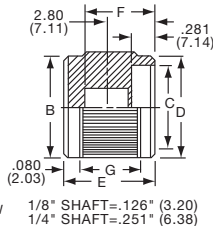

KN SERIES

Tyco Straight Knurl with Arrowhead Indicator								
Electronics	Alcoswitch	Color	A	B	C	D	E	G
5-1437622-1	KN501A1/8	Natural	.500(12.7)	.445(11.3)	.374(9.50)	.445(11.3)	.625(15.9)	.512(13.0)
5-1437622-0	KN501A1/4	Natural	.500(12.7)	.445(11.3)	.374(9.50)	.445(11.3)	.625(15.9)	.512(13.0)
5-1437622-3	KN501B1/8	Black	.500(12.7)	.445(11.3)	.374(9.50)	.445(11.3)	.625(15.9)	.512(13.0)
5-1437622-2	KN501B1/4	Black	.500(12.7)	.445(11.3)	.374(9.50)	.445(11.3)	.625(15.9)	.512(13.0)
6-1437622-2	KN701A1/4	Natural	.750(19.1)	.695(17.7)	.590(15.0)	.695(17.7)	.625(15.9)	.512(13.0)
6-1437622-3	KN701B1/4	Black	.750(19.1)	.695(17.7)	.590(15.0)	.695(17.7)	.625(15.9)	.512(13.0)
Two Toned			Body-Top					
5-1437622-5	KN501BA1/8	Blk. - Ntl.	.500(12.7)	.445(11.3)	.374(9.50)	.445(11.3)	.625(15.9)	.512(13.0)
5-1437622-4	KN501BA1/4	Blk. - Ntl.	.500(12.7)	.445(11.3)	.374(9.50)	.445(11.3)	.625(15.9)	.512(13.0)
6-1437622-5	KN701BA1/8	Blk. - Ntl.	.750(19.1)	.695(17.7)	.590(15.0)	.695(17.7)	.625(15.9)	.512(13.0)
6-1437622-4	KN701BA1/4	Blk. - Ntl.	.750(19.1)	.695(17.7)	.590(15.0)	.695(17.7)	.625(15.9)	.512(13.0)

KN SERIES