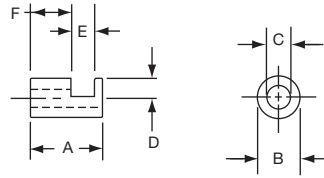

K

P Series

Knob Accessories

ACCESSORIES

KR1

Tyco		Shaft Hole Size Adaptors					
Electronics	Alcoswitch	A	B	C	D	E	F
9-1437627-6	KR1 (1/4"TO1/8")	.374(9.50)	.250(6.35)	.128(3.25)	.122(3.10)	.217(5.51)	.122(3.10)
9-1437627-7	KR2 (1/4"TO3/16")	.375(9.53)	.250(6.35)	.190(4.83)	.122(3.10)	.216(5.49)	.123(3.12)
9-1437627-8	KR3 (1/4"TO4MM)	.375(9.53)	.248(6.30)	.161(4.09)	.122(3.10)	.216(5.49)	.123(3.12)