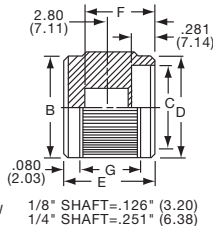

KN SERIES

KN501A1/4

NO. 6-32 SET SCREW 2 PLACES
1/8" SHAFT=.126" (3.20)
1/4" SHAFT=.251" (6.38)

ARROW INDICATOR

Tyco Straight Knurl with Arrowhead Indicator								
Electronics	Alcoswitch	Color	A	B	C	D	E	G
5-1437622-1	KN501A1/8	Natural	.500(12.7)	.445(11.3)	.374(9.50)	.445(11.3)	.625(15.9)	.512(13.0)
5-1437622-0	KN501A1/4	Natural	.500(12.7)	.445(11.3)	.374(9.50)	.445(11.3)	.625(15.9)	.512(13.0)
5-1437622-3	KN501B1/8	Black	.500(12.7)	.445(11.3)	.374(9.50)	.445(11.3)	.625(15.9)	.512(13.0)
5-1437622-2	KN501B1/4	Black	.500(12.7)	.445(11.3)	.374(9.50)	.445(11.3)	.625(15.9)	.512(13.0)
6-1437622-2	KN701A1/4	Natural	.750(19.1)	.695(17.7)	.590(15.0)	.695(17.7)	.625(15.9)	.512(13.0)
6-1437622-3	KN701B1/4	Black	.750(19.1)	.695(17.7)	.590(15.0)	.695(17.7)	.625(15.9)	.512(13.0)
Two Toned			Body-Top					
5-1437622-5	KN501BA1/8	Blk. - Ntl.	.500(12.7)	.445(11.3)	.374(9.50)	.445(11.3)	.625(15.9)	.512(13.0)
5-1437622-4	KN501BA1/4	Blk. - Ntl.	.500(12.7)	.445(11.3)	.374(9.50)	.445(11.3)	.625(15.9)	.512(13.0)
6-1437622-5	KN701BA1/8	Blk. - Ntl.	.750(19.1)	.695(17.7)	.590(15.0)	.695(17.7)	.625(15.9)	.512(13.0)
6-1437622-4	KN701BA1/4	Blk. - Ntl.	.750(19.1)	.695(17.7)	.590(15.0)	.695(17.7)	.625(15.9)	.512(13.0)