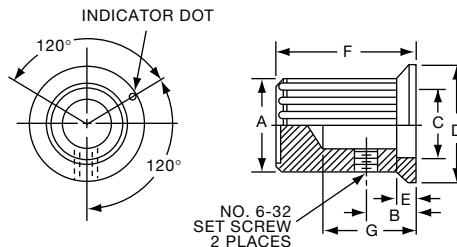

KT700A1/4

KU SERIES

KU402B1/8

Tyco		Serrated Diamond Trim Cut with Dot Indicator							
Electronics	Alcoswitch	Color	A	B	C	D	E	F	G
2-1437623-1	KU401B1/8	Black	.374(9.50)	.283(7.19)	.276(7.01)	.098(2.49)	.177(4.50)	.236(5.99)	.299(7.60)
2-1437623-2	KU402B1/8	Black	.374(9.50)	.283(7.19)	.276(7.01)	.098(2.49)	.197(5.00)	.354(8.99)	.449(11.40)
2-1437623-3	KU500B1/8	Black	.500(12.7)	.409(10.4)	.374(9.50)	.118(3.00)	.276(7.01)	.512(13.0)	.598(15.2)
	KU500B1/4	Black	.500(12.7)	.409(10.4)	.374(9.50)	.118(3.00)	.276(7.01)	.512(13.0)	.598(15.2)
2-1437623-4	KU700B1/4	Black	.740(18.8)	.650(16.5)	.591(15.0)	.118(3.00)	.276(7.01)	.512(13.0)	.598(15.2)